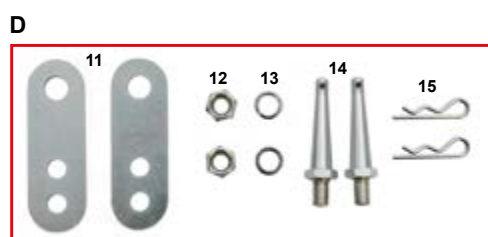

ES	COD.	DESCRIZIONE	ITEMS
1	AFS.04390	Paracatena DD integrale 2018	Complete chain guard DD 2018
A	FK0.04338	Kit attacchi paracatena integr. 2018 mini	Chain guard support kit complete
B	FK0.04337	Kit attacchi paracatena integr. 2018 ibrido light	Chain guard support kit 2018 light hybrid
C	FK0.05001	Kit attacchi paracatena DD GLM	Chain guard support kit DD GLM
2	AFN.00264	Dado M 6 autoblock alto	Nut M 6 high self-locking
3	AFN.00499	Vite M 6x30 svasata	M 6x30 countersunk head screw
4	AFN.01447	Rondella 6,5-24X2	Washer 6,5-24x2
5	SL1.04336	Rondella 6 svasata larga	Washer M 6 countersunk large
6	SL1.04326	Dado supporto paracatena integr. 2018	Chain guard support nut 2018
7	FZ0.04338	Supporto paracatena integr. 2018 mini	Chain guard support 2018 mini
8	FZ0.04337	Supporto paracatena integr. 2018 ibrido light	Chain guard support 2018 light hybrid
9	FZ0.05001	Supporto paracatena DD GLM	Chain guard support DD GLM
10	AFS.04577	Paracatena KZ sgancio rapido	KZ chain guard rapid release
D	FK0.04933	Kit attacchi paracatena KZ sgancio rapido	Chain guard clamps kit KZ fast release
E	FK0.05003	Kit attacchi paracatena KZ GLM sgancio rapido	Chain guard clamps kit KZ GLM fast release
11	SZ0.04811	Piastrina attacco paracatena KZ RR	Chain guard connection plate KZ
12	AFN.00160	Dado M8 autoblock basso	Nut M8 low self-locking
13	AFN.00350	Rondella 8,5-16x1,5	Washer 8,5-16x1,5
14	SL1.04823	Perno paracatena KZ RR neutro	Chain guard pivot KZ RR neutral
15	SZ0.00102	Spina elastica supporto frontalino	Front fairing elastic pin
16	FZ0.05003	Supporto paracatena KZ GLM sgancio rapido	Chain guard support KZ GLM fast release
OPZ.	SZ0.05066	Piastrina attacco paracatena KZ RR 90mm	Chain guard connection plate KZ 90mm
	SZ0.05065	Piastrina attacco paracatena KZ RR 75mm	Chain guard connection plate KZ 75mm