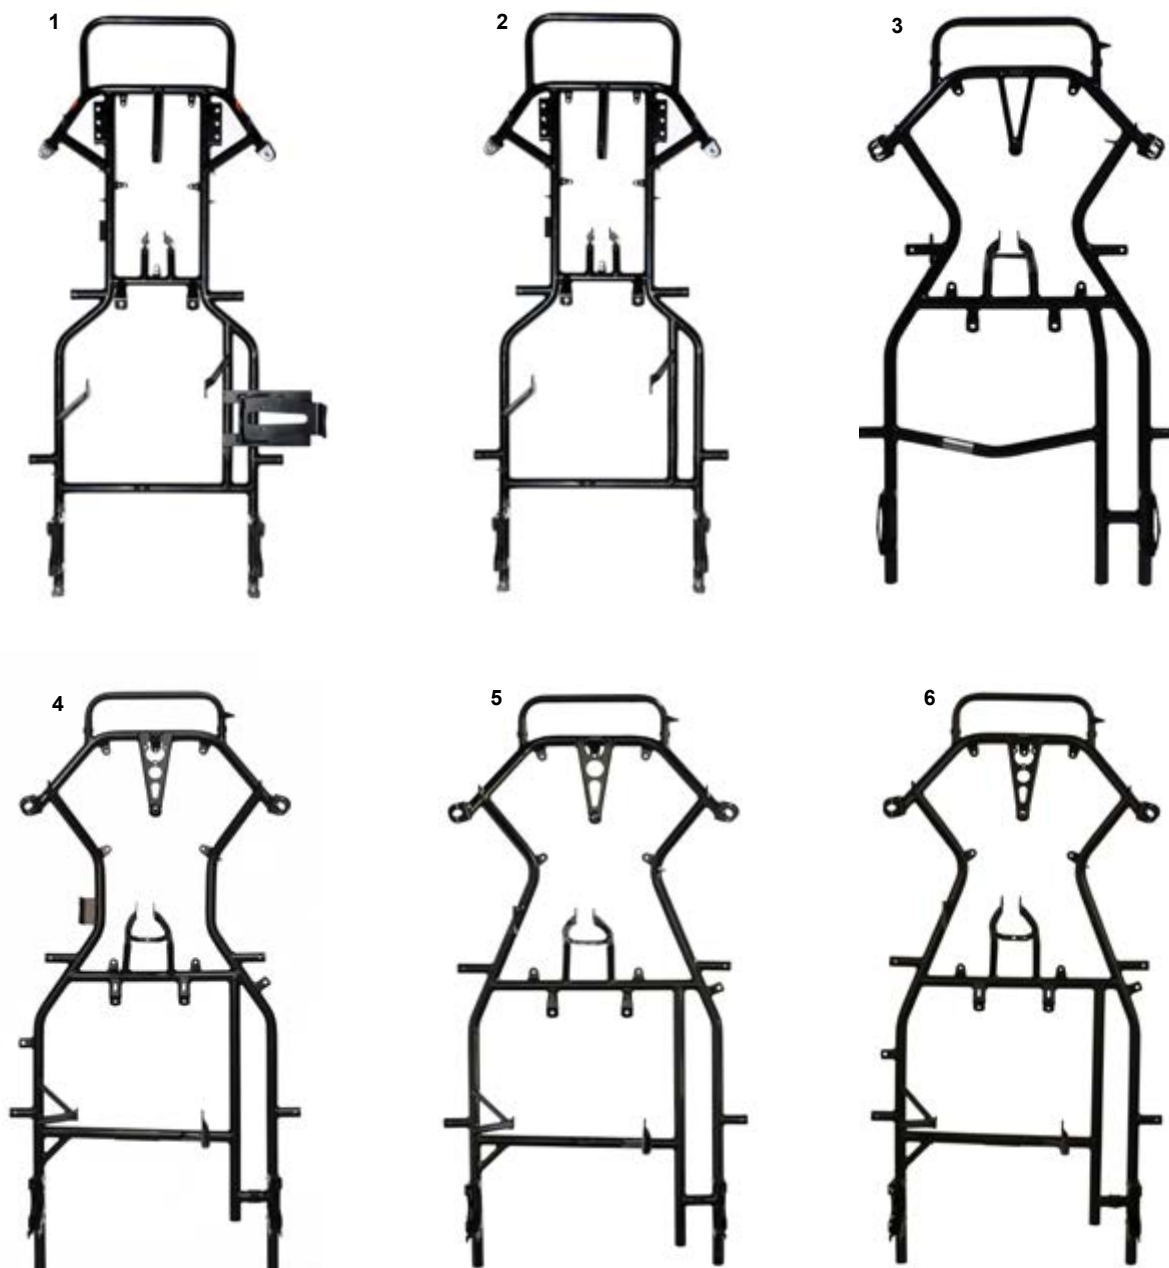

ES	COD.	DESCRIZIONE	ITEMS
1	FVO.00084	Scocca Puffo Honda nero opaco	Puffo frame Honda matt black
2	FVO.00048	Scocca Puffo Comer nero opaco	Puffo frame Comer matt black
3	FVO.01157	Scocca baby USA nero opaco	Baby USA frame matt black
4	FVO.04492	Scocca mini Heros 950 FFSA nero opaco	Mini frame Heros 950 FFSA matt black
5	FVO.00480	Scocca mini Hero Passo 101 nero opaco	Mini frame Hero 101 matt black
6	FVO.03291	Scocca mini 950 Hero 2018 nero opaco	Mini 950 2018 Hero matt black