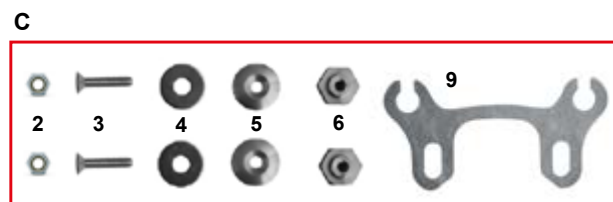

ES	COD.	DESCRIZIONE	ITEMS
1	AFS.04390	Paracatena DD integrale 2018	Complete chain guard DD 2018
A	FK0.04338	Kit attacchi paracatena integr. 2018 mini	Chain guard support kit complete
B	FK0.04337	Kit attacchi paracatena integr. 2018 ibrido light	Chain guard support kit 2018 light hybrid
C	FK0.05001	Kit attacchi paracatena DD GLM	Chain guard support kit DD GLM
2	AFN.00264	Dado M 6 autoblock alto	Nut M 6 high self-locking
3	AFN.00499	Vite M 6x30 svasata	M 6x30 countersunk head screw
4	AFN.01447	Rondella 6,5-24X2	Washer 6,5-24x2
5	SL1.04336	Rondella 6 svasata larga	Washer M 6 countersunk large
6	SL1.04326	Dado supporto paracatena integr. 2018	Chain guard support nut 2018
7	FZ0.04338	Supporto paracatena integr. 2018 mini	Chain guard support 2018 mini
8	FZ0.04337	Supporto paracatena integr. 2018 ibrido light	Chain guard support 2018 light hybrid
9	FZ0.05001	Supporto paracatena DD GLM	Chain guard support DD GLM
10	AFS.04577	Paracatena KZ sgancio rapido	KZ chain guard rapid release
D	FK0.04933	Kit attacchi paracatena KZ sgancio rapido	Chain guard clamps kit KZ fast release
E	FK0.05003	Kit attacchi paracatena KZ GLM sgancio rapido	Chain guard clamps kit KZ GLM fast release
11	SZ0.04811	Piastrina attacco paracatena KZ RR	Chain guard connection plate KZ
12	AFN.00160	Dado M8 autoblock basso	Nut M8 low self-locking
13	AFN.00350	Rondella 8,5-16x1,5	Washer 8,5-16x1,5
14	SL1.04823	Perno paracatena KZ RR neutro	Chain guard pivot KZ RR neutral
15	SZ0.00102	Spina elastica supporto frontalino	Front fairing elastic pin
16	FZ0.05003	Supporto paracatena KZ GLM sgancio rapido	Chain guard support KZ GLM fast release
OPZ.	SZ0.05066	Piastrina attacco paracatena KZ RR 90mm	Chain guard connection plate KZ 90mm
	SZ0.05065	Piastrina attacco paracatena KZ RR 75mm	Chain guard connection plate KZ 75mm