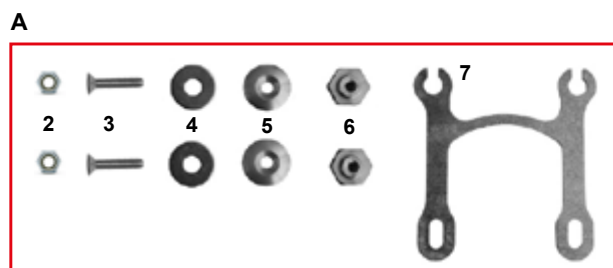

ES	COD.	DESCRIZIONE	ITEMS
1	AFS.04390	Paracatena DD integrale 2018	Complete chain guard DD 2018
A	FK0.04338	Kit attacchi paracatena integr. 2018 mini	Chain guard support kit complete
B	FK0.04337	Kit attacchi paracatena integr. 2018 ibrido light	Chain guard support kit 2018 light hybrid
C	FK0.05001	Kit attacchi paracatena DD GLM	Chain guard support kit DD GLM
2	AFN.00264	Dado M 6 autoblock alto	Nut M 6 high self-locking
3	AFN.00499	Vite M 6x30 svasata	M 6x30 countersunk head screw
4	AFN.01447	Rondella 6,5-24X2	Washer 6,5-24x2
5	SL1.04336	Rondella 6 svasata larga	Washer M 6 countersunk large
6	SL1.04326	Dado supporto paracatena integr. 2018	Chain guard support nut 2018
7	FZ0.04338	Supporto paracatena integr. 2018 mini	Chain guard support 2018 mini
8	FZ0.04337	Supporto paracatena integr. 2018 ibrido light	Chain guard support 2018 light hybrid
9	FZ0.05001	Supporto paracatena DD GLM	Chain guard support DD GLM
10	AFS.04577	Paracatena KZ sgancio rapido	KZ chain guard rapid release
D	FK0.04933	Kit attacchi paracatena KZ sgancio rapido	Chain guard clamps kit KZ fast release
E	FK0.05003	Kit attacchi paracatena KZ GLM sgancio rapido	Chain guard clamps kit KZ GLM fast release
11	SZ0.04811	Piastrina attacco paracatena KZ RR	Chain guard connection plate KZ
12	AFN.00160	Dado M8 autoblock basso	Nut M8 low self-locking
13	AFN.00350	Rondella 8,5-16x1,5	Washer 8,5-16x1,5
14	SL1.04823	Perno paracatena KZ RR neutro	Chain guard pivot KZ RR neutral
15	SZ0.00102	Spina elastica supporto frontalino	Front fairing elastic pin
16	FZ0.05003	Supporto paracatena KZ GLM sgancio rapido	Chain guard support KZ GLM fast release
OPZ.	SZ0.05066	Piastrina attacco paracatena KZ RR 90mm	Chain guard connection plate KZ 90mm
	SZ0.05065	Piastrina attacco paracatena KZ RR 75mm	Chain guard connection plate KZ 75mm