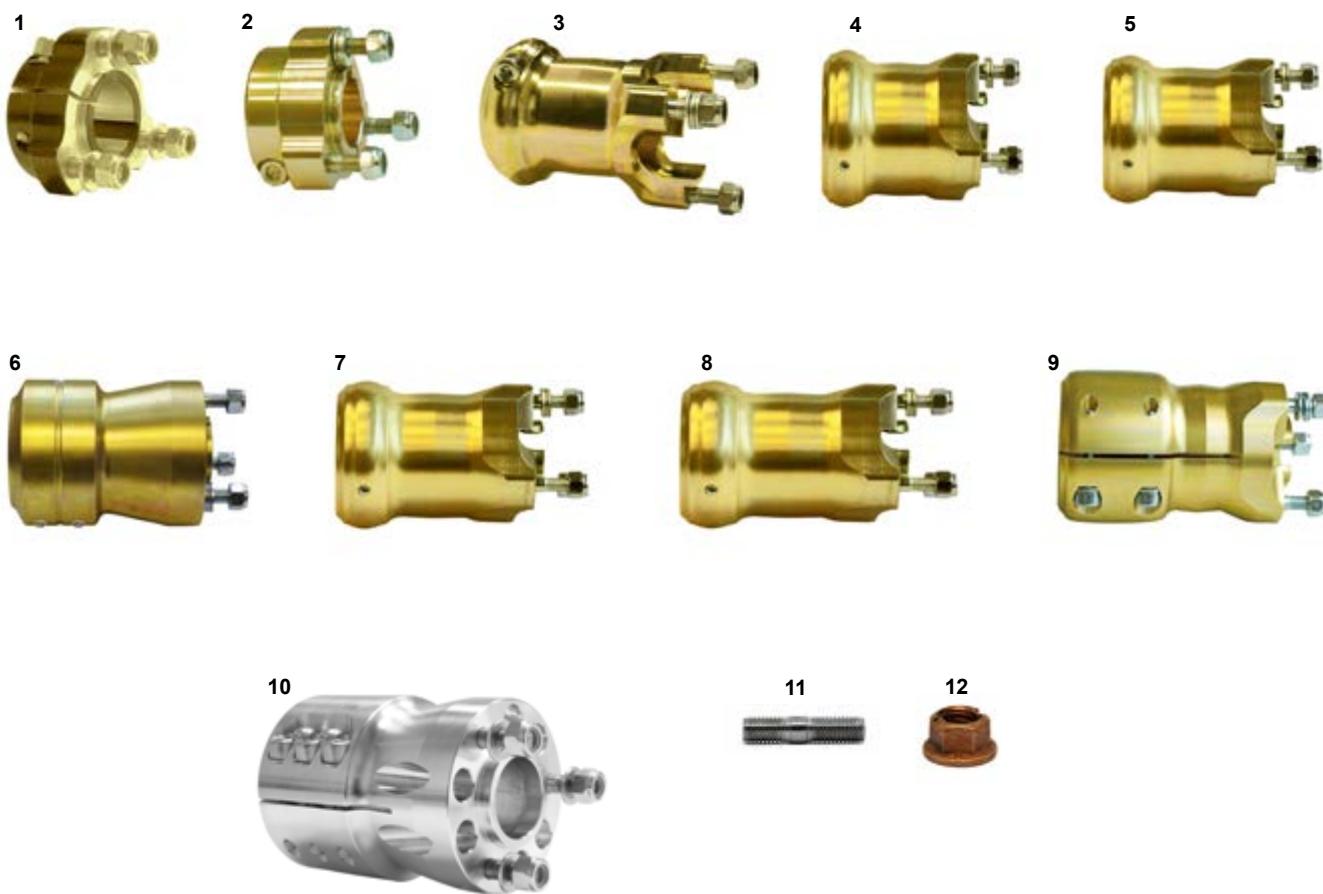

ES	COD.	DESCRIZIONE	ITEMS
1	FMG.00851	Mozzo posteriore 25 x 75 oro comp.	Al. rear wheel hub 25 x 75 gold comp.
2	FMG.00850	Mozzo posteriore 30 x 40 oro comp.	Al. rear wheel hub 30 x 40 gold comp.
3	AFS.03416	Mozzo posteriore 40x95 R-line MG	Magnesium rear hub 40x 95 R-line
	AFS.03929	Mozzo posteriore 40x105 R-line MG	Magnesium rear hub 40x 105 R-line
4	AFS.03568	Mozzo posteriore 50x85 R-line MG	Magnesium rear hub 50x85 R-line
	AFS.03411	Mozzo posteriore 50x95 R-line MG	Magnesium rear hub 50x95 R-line
5	AFS.03567	Mozzo posteriore 50x105 R-line MG	Magnesium rear hub 50x105 R-line
6	AFS.04514	Mozzo posteriore 50x105 2 viti MG	Magnesium rear hub 50X105 2 screws
7	AFS.03696	Mozzo posteriore 50x115 R-line MG	Magnesium rear hub 50x115 R-line
8	AFS.03477	Mozzo posteriore 50x120 R-line MG	Magnesium rear hub 50x120 R-line
9	AFS.04155	Mozzo posteriore 50x120 2 vite R-line MG	Magnesium rear hub 50x120 R-line 2 screws
10	FMG.02659	Mozzo posteriore 50x116 3 vite	Magnesium rear hub 50X116 3 screws
11	AFS.00126	Prigioniero M8	Stud M8
12	AFN.00520	Dado M8 autofrenante flang.rame	M8 copper brake-block
	AFN.02640	Grano M6x16 std	Grub screw M6x16 std