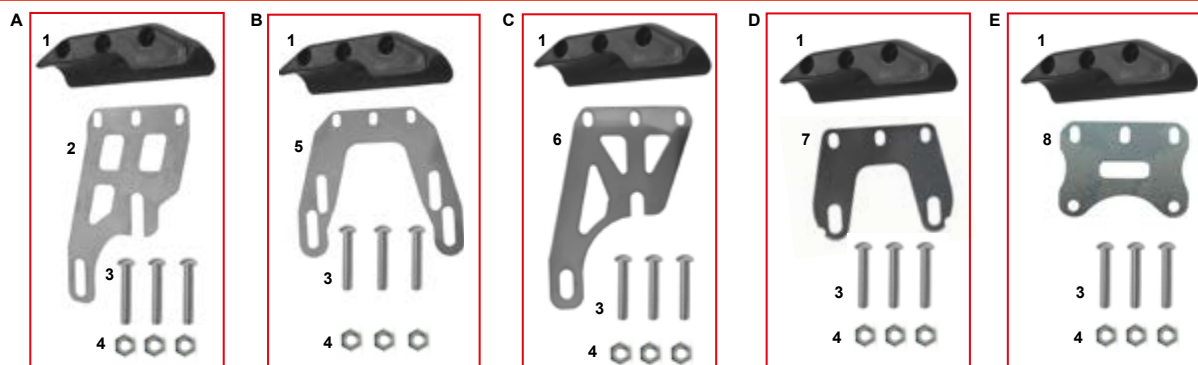

KIT RIPARA DISCO - DISC PROTECTION KIT

ES	COD.	DESCRIZIONE	ITEMS
A	FK0.01632	Kit ripara disco CRG KZ	Rear brake disc guard kit CRG KZ
B	FK0.02872	Kit ripara disco CRG +5 +10	Rear brake disc guard kit CRG +5 +10
C	FK0.03437	Kit ripara disco CRG OK	Rear brake disc guard kit CRG OK
D	FK0.04518	Kit ripara disco Mini Heros FFSA	Rear brake disc guard kit Mini Heros FFSA
E	FK0.04949	Kit ripara disco CRG GLM	Rear brake disc guard kit CRG KZ GLM
1	AFS.01632	Salva disco plastica CRG	Disc protection CRG
2	SZ0.01629	Supporto salvadisco CRG	Disc protection support CRG
3	AFN.01984	Vite M 6x 35 bombata	M 6x 35 convex head screw
4	AFN.00106	Dado M 6 autoblock basso	Nut M 6 low self-locking
5	SZ0.02872	Supporto salvadisco +5 +10	Disc protection support +5 +10
6	SZ0.03437	Supp. salvadisco CRG piastr. ass 2016	Disc protection support 2016
7	SZ0.04518	Supporto salvadisco Mini Heros FFSA	Disc protection support Mini Heros FFSA
8	SZ0.04949	Supporto salvadisco CRG GLM	CRG disc guard support GLM