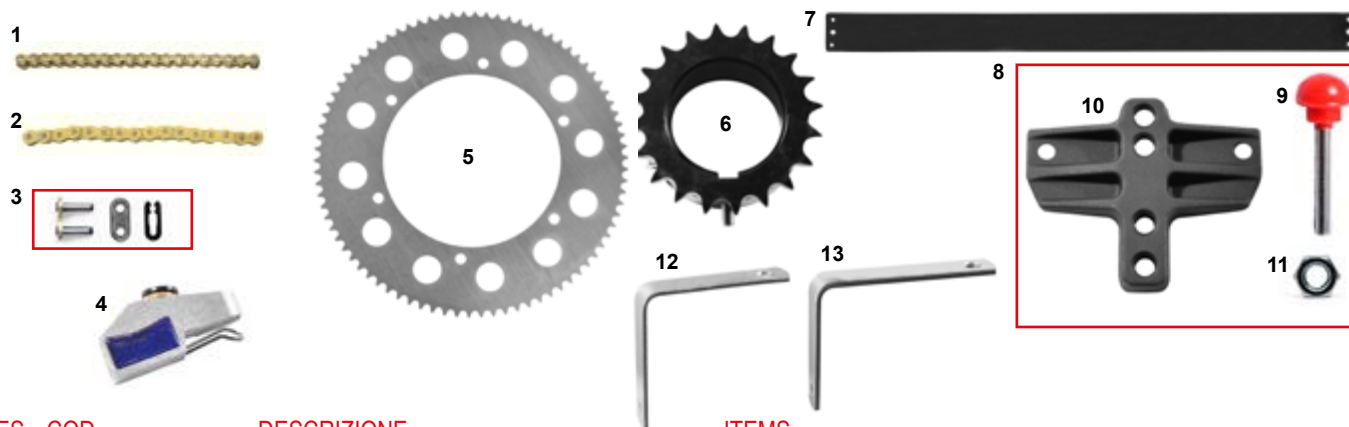

CORONE & CATENE - CHAINS & SPROCKETS

ES	COD.	DESCRIZIONE	ITEMS
1	AFS.00614**	Catena DD con or **misure da 98 a 114	Chain DD with o-ring ** sizes from 98 to 114
2	AMS.00671	Catena KZ al metro	KZ chain per meter
2	AMS.02651	Catena DD Puffo passo 219 (al mt)	DD chain Puffo 219 per meter
3	AMS.00779	Maglia congiunzione KZ	Joining link KZ
3	AMS.02652	Maglia congiunzione catena Puffo	Joining link Puffo 219
3	AFS.01121	Smagliacatena	Chain linker tool
4	AFS.01071	Cat (attr.catena 219-corona 4mm)	Alignment (tool for chain)
5	AFS.00171**	Corona DD **misure da 66 a 86	Sprocket DD ** sizes from 66 to 86
5	AFS.00506	Corona Puffo	Sprocket Puffo
	FK0.04307	Corona montata 50 FS4	Mounted sprocket 50 FS4
6	AFS.00797	Corona KZ D50 ergal (misure da 20 a 30)	Sprocket KZ D50 (sizes from 20 to 30)
7	AFS.00338	Paracatena dritto KZ	Straight chain guard
8	FMN.00298	Tendicatena forgiato nero comp.	Chain tightener forged black comp.
9	AFS.00254	Vite tendicatena M10 (pom.rosso)	Chain tigh. screw M10 (red pom.)
10	SAN.00298	Tendicatena forgiato nero	Forged chain tightener black
11	AFN.00255	Dado M10	Nut M10
12	FZ0.03742	Supporto paracatena KZ 2016	Chain guard support KZ 2016
13	FZ0.00450	Sup. paracatena DD mini corto	Chain guard support DD mini short