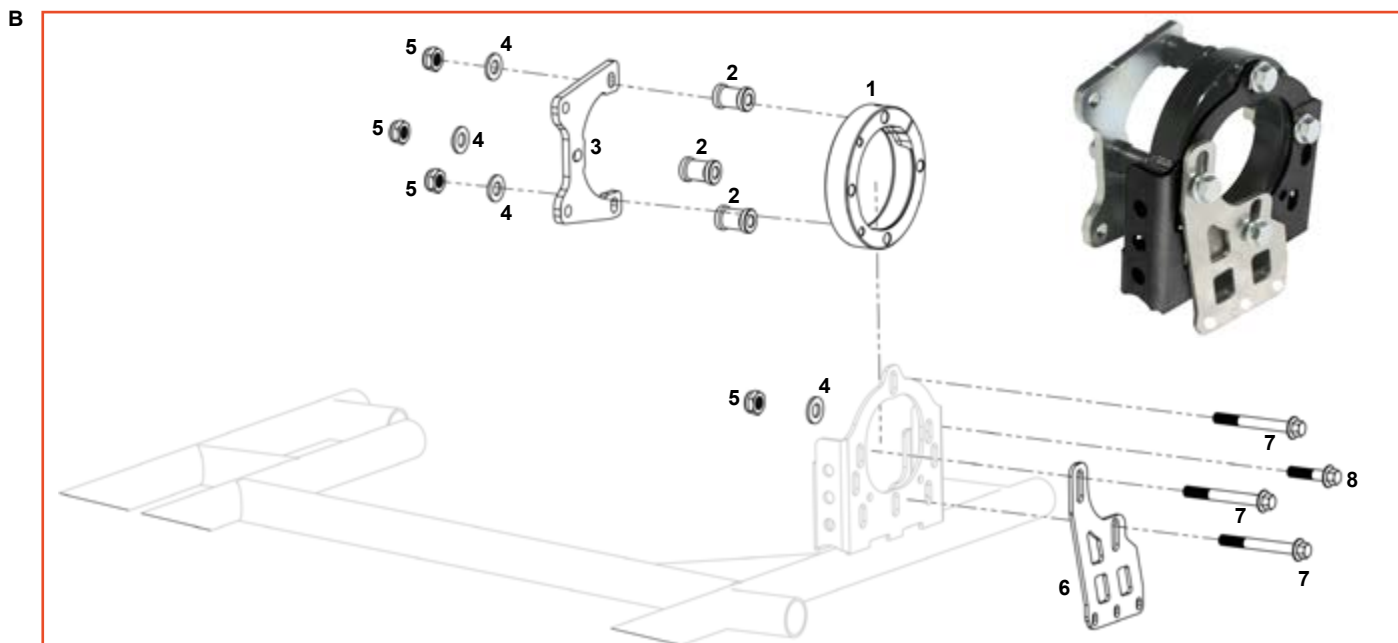

ES	COD.	DESCRIZIONE	ITEMS
B	FK0.01426	Kit flange ibrido	Axle flange hybrid
1	FMN.01426	Flangia assale 50 4F ibrido con vite	Axle flange 50 4H hybrid complete
2	FAN.01472	Spessore pinza 8,5x18x27 DD2	Caliper spacer 8,5x18x27
3	FZ0.00964	Piastra supporto pinza V05 DD2 evo	Caliper supp. V05 DD2 evo
4	AFN.01637	Rondella 10,5-20x2	Washer 10,5-20x2
5	AFN.00657	Dado M10 autoblock basso	Nut M10 low self-locking
6	AML.01629	Supporto salvadisco	Disc protection support
7	AFN.00637	Vite M 8x70 flangiata	M 8x70 flanged head screw
8	AFN.00284	Vite M 8x38 flangiata	M 8x38 flanged head screw
C	FK0.02886	Kit flangia DD2 flangiato mod.passo 8	Caliper support adjust. System DD2 8
1	FMG.03324	Flangia assale 50 2015 oro reg. 8	Axle flange 50 adj. system 8x8 2015
2	FAG.00983	Piastra supporto rinforzo sedile	Plate for seat support reinforcement
3	SZ0.00609	Prigioniero M10x23 piastra pinza V05	Stud M 10x23 brake caliper support
4	FZ0.00942	Piastra supporto pinza V05 DD2	Caliper supp. V05 DD2
5	AML.02872	Supporto salvadisco +5 +10 CRG	Disc protection support +5 +10 CRG
6	AFN.00657	Dado M10 autoblock basso	Nut M10 low self-locking
7	AFN.01637	Rondella 10,5-20x2	Washer 10,5-20x2
8	AFN.00284	Vite M 8x38 flangiata	M 8x38 flanged head screw