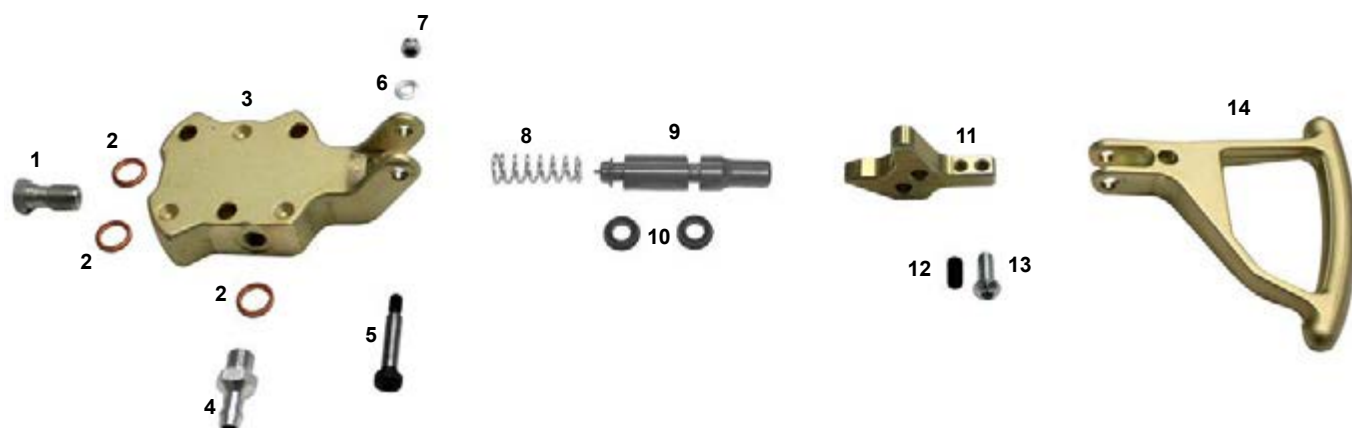

ES	COD.	DESCRIZIONE	ITEMS
A	FK0.01909	Pompa freni anteriore V106 oro con leva	Master cylinder V10 with lever gold
B	FK0.01907	Leva pompa freno anteriore completa	Front master cylinder lever complete
C	FM0.01909	Pompa freni V10 no leva oro	Front master cylinder V10 no lever gold
D	FM0.01911	Pistoncino pompa freno FA completa	Front master cyl. piston complete
1	SZ0.00185	Raccordo M10 V09/10	Fitting M10 V09/10
2	AFN.00186	Rondella 10,5-14x2 rame	Copper washer 10,5-14x2
3	SAG.01909	Corpo pompa freno oro anteriore	Fron master cylinder body gold
4	SBN.01919	Raccordo serbatoio pompa FA	Fron master cylinder tank fitting
5	AFN.01916	Vite M 5x25 gambo rettificato M6	M 5x25 rectifier stem M6 screw
6	AFN.02264	Rondella 5,3-10x1	Washer 5,3-10x1
7	AFN.00360	Dado M 5 autoblock basso	Nut M 5 low self-locking
8	SZ0.01896	Molla pompa freni FA	Master cylinder FBS spring
9	SDN.01911	Pistoncino pompa freno FA	Master cylinder FBS piston
10	AFS.01912	Gommino pompa freno FA	Front master cylinder rubber
11	SAG.01910	Puntale pompa freno anteriore DD oro	Master cylinder plunger front DD gold
12	AFN.00357	Grano M 6x10	Grub screw M 6x10
13	AFN.00502	Vite M 6x16 bombata	M 6x16 convex head screw
14	SAN.01907	Leva pompa freno anteriore oro DD	Aluminium master cylinder lever DD gold