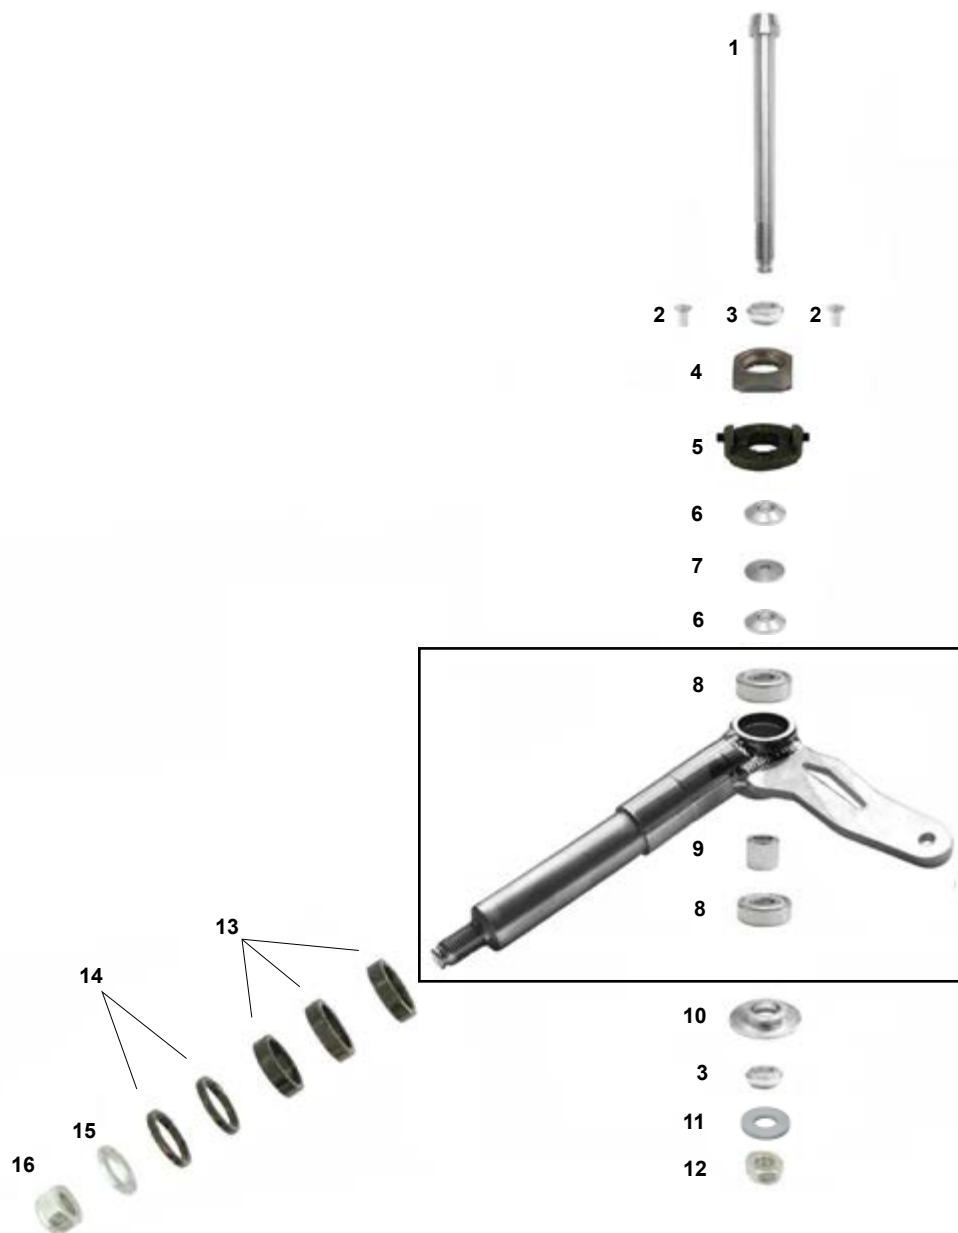

ES	COD.	DESCRIZIONE	ITEMS
1	AFS.04659	Vite fusello 10x111 rettificata	Stub axle bolt 10x111 caster new
1	FBN.02755	Vite fusello 10x120	Stub axle bolt 10x120
2	AFN.02389	Vite M 4x10 svasata	M 4x10 countersunk head screw
3	FZ0.02450	Boccola mezza sfera caster	Bushing half spherical caster
4	AFS.02353	Caster piastrina alta B	Caster high B
5	FM0.02352	Caster porta piastrina A + grani	Caster support A + grub
6	FZ0.01607	Spessore 10-28x6 fusello piano	Stub axle spacer 10-28x6 plain
6	FZ0.01769	Spessore 10-28x3 fusello piano	Stub axle spacer 10-28x3 plain
7	FZ0.05150	Spessore 10-28x6,35 fusello conico	Stub axle spacer 10-28x6,35 conical
7	FZ0.01770	Spessore 10-28x3 fusello conico	Stub axle spacer 10-28x3 conical
8	AFN.00959	Cuscinetto 6000 ZZ fusello	Bearing 6000 stub axle bolt
9	SBN.01605	Spessore 10x24 interno fusello	Stub axle internal spacer 10x24
10	FZ0.01602	Caster fisso sferico	Spherical fixed cam
11	AFN.00108	Rondella 8,5-18x4	Washer 8,5-18x4
12	AFN.02393	Dado M10 autoblock alto	Nut M10 high self-locking
13	FAN.01739	Distanziale perno fusello 25 8mm	Stub axle spacer 25 8mm black
14	FAN.01738	Distanziale perno fusello 25 4mm	Stub axle spacer 25 4mm black
15	AFN.01564	Rondella 15-30x2,5	Washer 15-30x2,5
16	AFN.00058	Dado M14x 1,5 autoblock	Nut M14x 1,5 self-locking