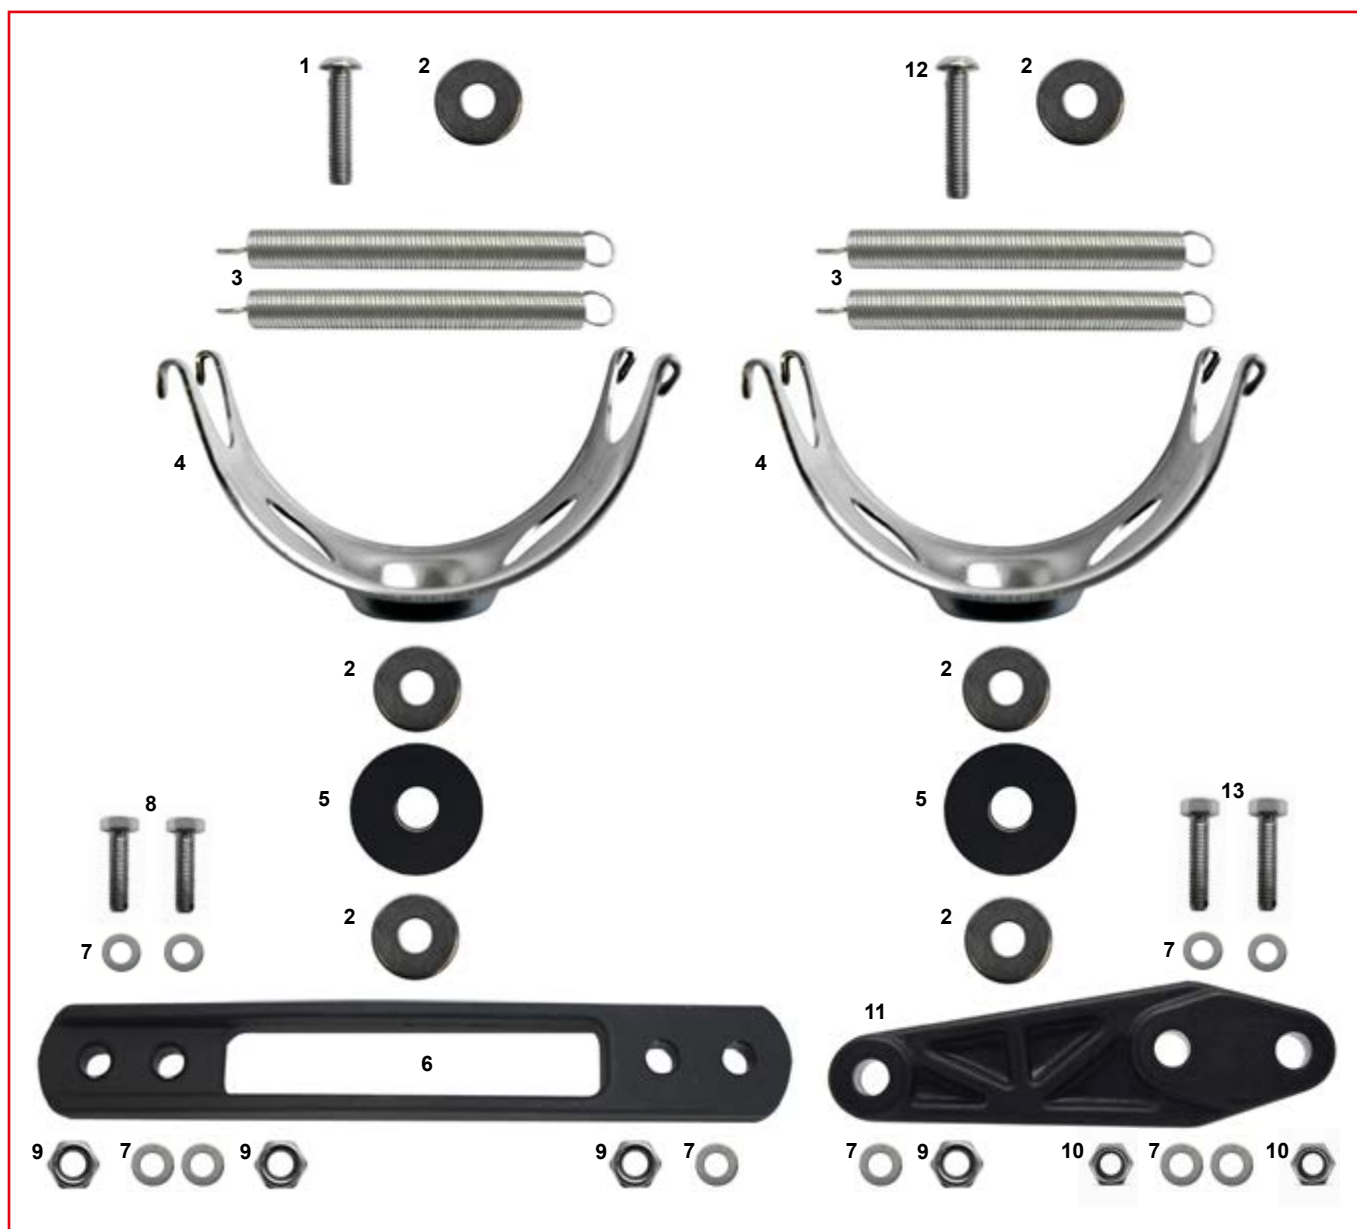

A

ES	COD.	DESCRIZIONE	ITEMS
A	FM0.03741	Supporto marmitta KZ 2016 completo	Exhaust support KZ 2016 complete
1	AFN.00266	Vite M 8x40 bombata	M 8x40 convex head screw
2	AFN.00125	Rondella 10,5-30x2,5	Washer 10,5-30x2,5
3	SZ0.00122	Molla culla marmitta 10,5 std	Exhaust cradle spring 10,5 std
4	SZ0.00123	Culla marmitta	Cradle spring
5	AFS.00088	Gommino culla marmitta	Exhaust cradle rubber
6	SAN.02857	Supporto culla silenziatore	Exhaust cradle support black
7	AFN.00350	Rondella 8-16x1,5	Washer 8-16x1,5
8	AFN.00307	Vite M 8x30 esagonale	M 8x30 hexagonal head screw
9	AFN.00128	Dado M 8 autoblock alto	Nut M 8 high self-locking
10	AFN.00160	Dado M 8 autoblock basso	Nut M 8 low self-locking
11	FAN.00983	Piastra estensione culla	Extension for cradle
12	AFN.02098	Vite M 8x45 bombata	M 8x45 convex head screw
13	AFN.00349	Vite M 8x35 esagonale	M 8x35 hexagonal head screw