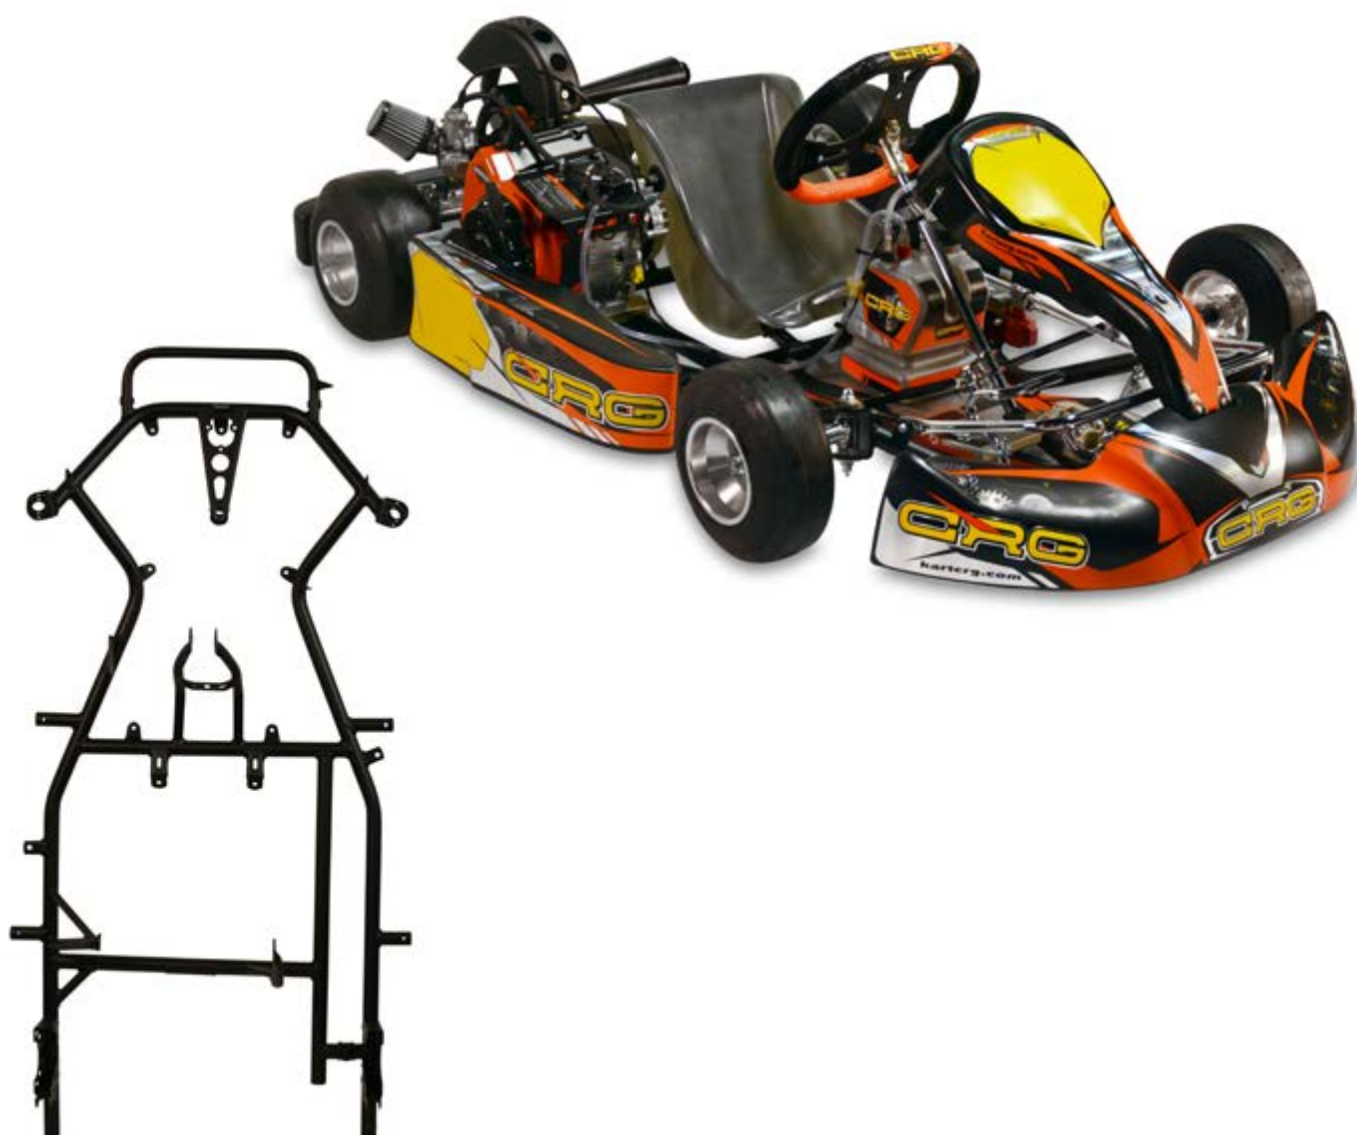

MODELLO - MODEL	CATEGORIA CATEGORY	VERSIONE VERSION	FRENO BRAKE	ASSALE AXLE
MINI B&S				
CRG.20518 Con motore - With engine	4 stroke	2018	Ven New Age	Ø 30

Il telaio Mini Briggs&Stratton 4 tempi, adotta una scocca con tubi di acciaio cromo molibdeno con Ø28 e il passo da 950 mm. Sui telai di questa serie è possibile regolare sia l'altezza da terra dell'assale posteriore che quella dei fuselli anteriori; inoltre sull'anteriore è possibile registrare camber e caster molto facilmente grazie all'esclusivo sistema Sniper. Su tutta la gamma Racing viene montato il sistema frenante Ven New Age con disco flottante. Il telaio viene fornito completo di carenature New Age e da quella posteriore Mini Righetti oltre al kit adesivi.

The Mini Briggs&Stratton four stroke kart, has a frame with Ø28 chrome moli tubes and a wheel base of 950 mm. On this chassis it is possible to adjust the rear axle and the stub axle settings. On the front side it is easy to set up the caster and camber with the exclusive sniper caster system. The chassis is supplied with the Ven New Age brake system with a floating disc, New Age bodywork, rear Mini Righetti bumper and stickers kit.