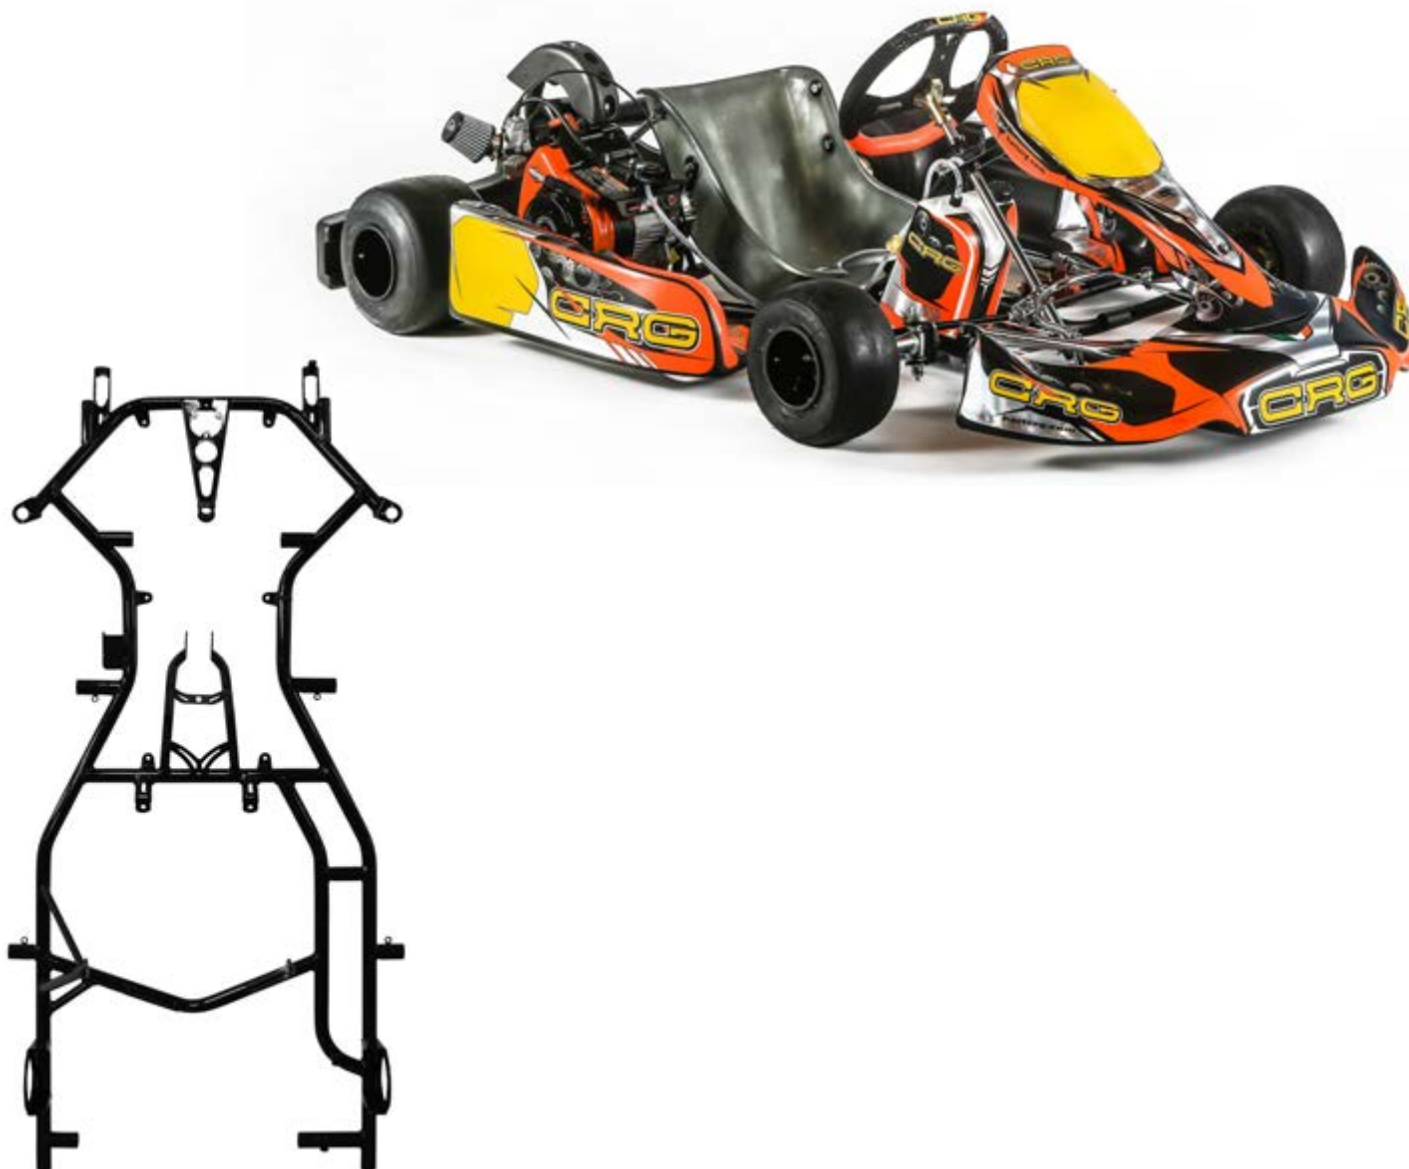

MODELLO - MODEL	CATEGORIA CATEGORY	VERSIONE VERSION	FRENO BRAKE	ASSALE AXLE
FS4				
CRG.20058	4 stroke	2018	Mini Cadet	Ø 50
CRG.20059 Con motore - With engine	4 stroke	2018	Mini Cadet	Ø 50

Il telaio FS4 quattro tempi, progettato per la categoria Briggs&Stratton, adotta una scocca con tubi di acciaio cromo molibdeno con Ø28 e il passo da 1030 mm. Sui telai di questa serie è possibile regolare sia l'altezza da terra dell'assale posteriore che quella dei fuselli anteriori; inoltre sull'anteriore è possibile registrare camber e caster molto facilmente grazie all'esclusivo sistema Sniper. Su tutta la gamma Racing viene montato il sistema frenante Ven mini, con disco autoventilato. Il telaio viene fornito completo di carenature New Age 03 e da quella posteriore KG, oltre al kit adesivi.

The FS4 four stroke kart, designed for the Briggs&Stratton category has a frame with Ø28 chrome moli tubes and a wheel base of 1030 mm. On this chassis it is possible to adjust the rear axle and the stub axle settings. On the front side it is easy to set up the caster and camber with the exclusive sniper caster system. The chassis is supplied with the ven mini brake system, with an auto ventilated brake disc, New age 03 bodywork and KG rear bumper, and stickers kit.