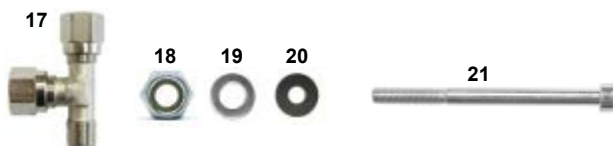

KZ

ES	COD.	DESCRIZIONE	ITEMS
A	FM0.00421	Pompa freni V08/V99 completo	Master cylinder V08/V99 complete
B	CRG.00421	Kit revisione pompa freni V08/V99	Substitute kit master cylinder V08/V099
C	FM0.00485	Doppia pompa V08/V99 con ripartitore	2 master cylinder V08/V99 with equa.
1	AFS.00199	Copripolvere pompa freni	Dust cover for brake pump
2	SBN.00200	Spina pompa freni 16mm	Master cylinder pin 16mm
	SBN.00214	Spina ripartitore mm 17,5	Divider pin 17,5 mm black
3	SZ0.04976	Leva pompa freni posteriore SP.6	Rear master cylinder SP.6
4	AFS.00196	Puntale pompa freni	Master cylinder plunger
	AFS.04974	Puntale pompa freni sp.6	Toe brakes pump
	AFS.04975	Forchetta doppia Sp 5/6	Double fork
5	AFN.00201	Copiglia	Master cylinder split pin
6	AFN.00154	Seeger D22 piantone/pompa acqua	Seeger D 22 steering column/water pump
7	SAN.00426	Pistoncino pompa freno V08/V99	Master cylinder piston V99/V08
8	AFS.00406	Gommino pinza/pompa D22 V99	Brake rubber D22 V99
9	AFS.00423	Tappo molla pompa V99/V08	Brake pump cap V08/V99
10	SZ0.00422	Molla pompa freni V99/V08	Master cylinder spring V99/V08
11	SBN.00202	Spina pompa freni 35,5mm	Master cylinder pin 35,5mm
12	SAN.00421	Corpo pompa freno V08/V99	Master cylinder body V08/V99
13	AFN.02062	Rondella 6-10x1 fibra	Fiber washer 6-10x1
14	AFN.01585	Vite M 6x16 cilindrica	M 6x16 socket head screw
15	AFS.00981	Spina elastica D8	Elastic pin D8
16	AFN.00425	Raccordo diritto completo	Straight pipe fitting complete
17	AFN.00486	Raccordo T pompa freni	Master cylinder fitting T
18	AFN.00264	Dado M 6 autoblock alto	Nut M 6 high self-locking
19	AFN.00105	Rondella 6,5-12x1,5	Washer 6,5-12x1,5
20	SBN.00220	Spessore 6,5-15x3 pompa	Master cylinder spacer 6,5-15x3
21	AFN.00786	Vite M 6x 80 cilindrica	M 6x 80 socket head screw