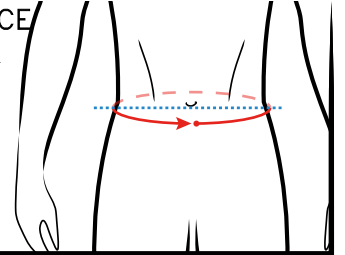

Cm:

B. WAIST CIRCUMFERENCE

Run tape measure around waist horizontally, arms at your sides

Cm:

C. PELVIS CIRCUMFERENCE

Run tape measure around basin in the largest point, arms at your sides. Put the tape measure 18-20 cm under waist point.