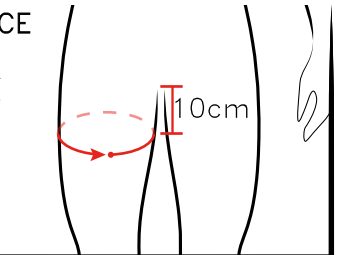

Measures Table

OFFICIAL SUPPLIER OF YOUR PASSION

Name: _____

Surname: _____

Height (cm.): _____

Weight (kg.): _____

A. THORAX CIRCUMFERENCE

Use a tape measure, run under armpit, put in the largest part of the chest in horizontal position, arms at your sides.

Cm:

B. WAIST CIRCUMFERENCE

Run tape measure around waist horizontally, arms at your sides

Cm:

C. PELVIS CIRCUMFERENCE

Run tape measure around basin in the largest point, arms at your sides. Put the tape measure 18-20 cm under waist point.

Cm:

D. THIGH CIRCUMFERENCE

Run tape measure around the thigh horizontally, try to measure the largest part of the thigh. You should be around 10 cm from the crotch.

Cm:

E. SHOULDER WIDTH

Arms at your sides, run tape measure from bone to bone. It is important that the tape is rigid in order to obtain a proper measure.

Cm:

F. SLEEVE LENGTH

Start the measurement from shoulder bone, running the tape measure around elbow (arm slightly flexed) until wrist bone.

Cm:

G. FRONTAL CHEST LENGTH

Take the measure starting from the notch of the neck to the front of crotch (reference stitch of the underwear). It is important to put the tape measure in the correct position, always keeping in tension in a vertical position.

Cm:

H. EXTERNAL LEG LENGTH

Put tape measure laterally, and run the tape measure from waist to ankle bone.

Cm:

L. INTERNAL LEG

Run tape from crotch to internal ankle bone.

Cm:

M. REAR LENGTH

run the tape measure from lower vertebra of the neck to the waist (see point 2).

Cm:

N. NECK CIRCUMFERENCE

Run your tape measure around the neck and close the circle. Please indicate in the space below the value in centimeters.

Cm:

O. BICEPS CIRCUMFERENCE