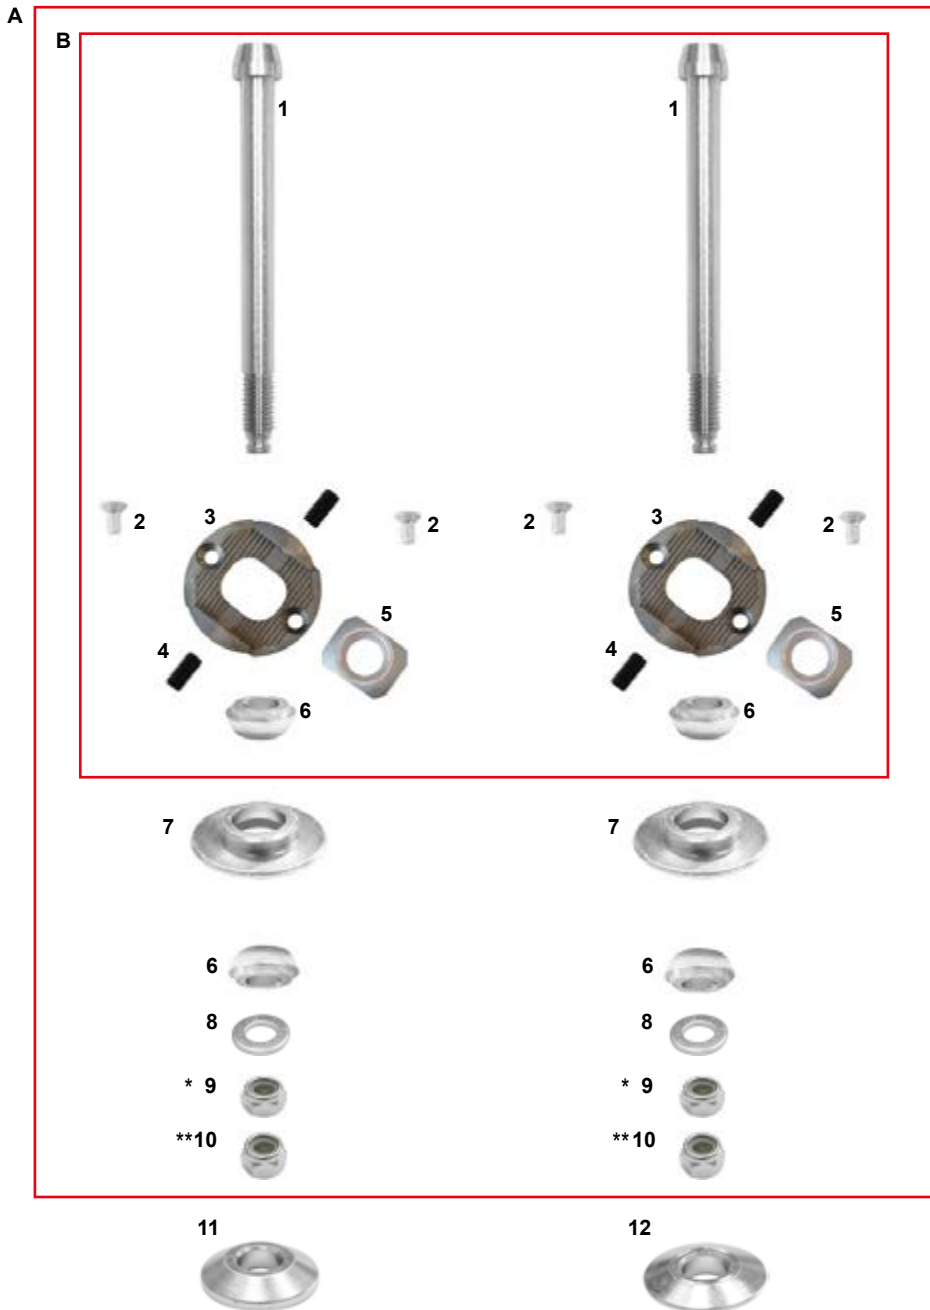

ES	COD.	DESCRIZIONE	ITEMS
A	FK0.02352	Set caster Sniper new completo KZ	Sniper caster system new complete KZ
	FK0.01608	Set caster Sniper new completo DD	Sniper caster system new complete DD
B	FK0.02353	Set caster Sniper new superiore	Sniper caster system new top
1	FBN.02401	Vite fusello 10x111	Stub axle bolt 10x111
2	AFN.02408	Vite M 4x 8 svasata	M 4x 8 countersunk head screw
3	AFS.02352	Caster porta piastrina A	Caster support A
4	AFN.02390	Grani M 5x 10 caster doppio	Grub screw M 5x 10 (set)
5	AFS.02353	Caster piastrina alta B	Caster high B
6	FZ0.02450	Boccola mezza sfera caster	Bushing half caster
7	FZ0.01602	Caster fisso sferico	Caster fixed
8	AFN.01637	Rondella 10,5-20x2	Washer 10,5-20x2
9	AFN.00657	Dado M10 autoblock basso	Nut M10 low self-locking
10	AFN.02393	Dado M10 autoblock alto	Nut M10 high self-locking
11	FZ0.01607	Spessore 10-28x6 fusello piano	Stub axle space 10-28x6 plain
12	FZ0.05150	Spessore 10-28x6,35 fusello conico	Stub axle space 10-28x6,35 conical

* Set caster sniper new completo KZ - Sniper caster system new complete KZ
** Set caster sniper new completo DD - Sniper caster system new complete DD