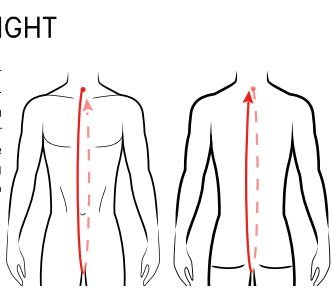

P. TOTAL CROTCH LENGTH

Take the measuring tape and put it in front of your body. The measurement should be taken starting from the notch of the neck to the lower vertebra of the neck, passing by the horse. The tape should then have a complete round from the front to the back.

Cm: