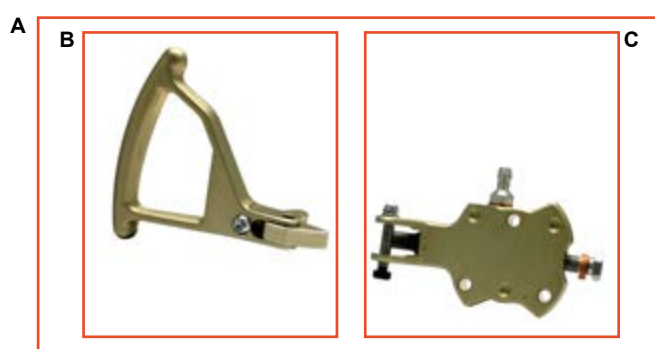

ES	COD.	DESCRIZIONE	ITEMS
A	FK0.01909	Pompa freni anteriore V106 oro con leva	Master cylinder V10 with lever gold
B	FK0.01907	Leva pompa freno anteriore completa	Front master cylinder lever complete
C	FM0.01909	Pompa freni V10 no leva oro	Front master cylinder V10 no lever gold
D	FM0.01911	Pistoncino pompa freno FA completa	Front master cyl. piston complete
1	SZ0.00185	Raccordo M10 V09/10	Fitting M10 V09/10
2	AFN.00186	Rondella 10,5-14x2 rame	Copper washer 10,5-14x2
3	SAG.01909	Corpo pompa freno oro anteriore	Fron master cylinder body gold
4	SBN.01919	Raccordo serbatoio pompa FA	Fron master cylinder tank fitting
5	AFN.01916	Vite M 5x25 gambo rettificato M6	M 5x25 rectifier stem M6 screw
6	AFN.02264	Rondella 5,3-10x1	Washer 5,3-10x1
7	AFN.00360	Dado M 5 autoblock basso	Nut M 5 low self-locking
8	SZ0.01896	Molla pompa freni FA	Master cylinder FBS spring
9	SDN.01911	Pistoncino pompa freno FA	Master cylinder FBS piston
10	AFS.01912	Gommino pompa freno FA	Front master cylinder rubber
11	SAG.01910	Puntale pompa freno anteriore DD oro	Master cylinder plunger front DD gold
12	AFN.00357	Grano M 6x10	Grub screw M 6x10
13	AFN.00502	Vite M 6x16 bombata	M 6x16 convex head screw
14	SAN.01907	Leva pompa freno anteriore oro DD	Aluminium master cylinder lever DD gold