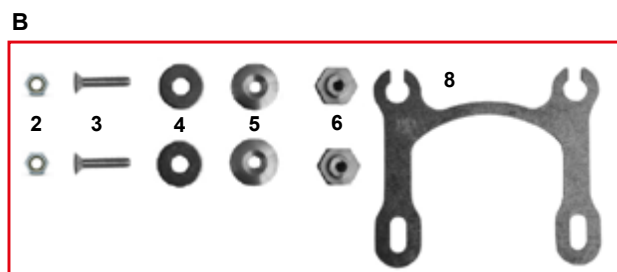

ES	COD.	DESCRIZIONE	ITEMS
1	AFS.04390	Paracatena DD integrale 2018	Complete chain guard DD 2018
A	FK0.04338	Kit attacchi paracatena integr. 2018 mini	Chain guard support kit complete
B	FK0.04337	Kit attacchi paracatena integr. 2018 ibrido light	Chain guard support kit 2018 light hybrid
C	FK0.05001	Kit attacchi paracatena DD GLM	Chain guard support kit DD GLM
2	AFN.00264	Dado M 6 autoblock alto	Nut M 6 high self-locking
3	AFN.00499	Vite M 6x30 svasata	M 6x30 countersunk head screw
4	AFN.01447	Rondella 6,5-24X2	Washer 6,5-24x2
5	SL1.04336	Rondella 6 svasata larga	Washer M 6 countersunk large
6	SL1.04326	Dado supporto paracatena integr. 2018	Chain guard support nut 2018
7	FZ0.04338	Supporto paracatena integr. 2018 mini	Chain guard support 2018 mini
8	FZ0.04337	Supporto paracatena integr. 2018 ibrido light	Chain guard support 2018 light hybrid
9	FZ0.05001	Supporto paracatena DD GLM	Chain guard support DD GLM
10	AFS.04577	Paracatena KZ sgancio rapido	KZ chain guard rapid release
D	FK0.04933	Kit attacchi paracatena KZ sgancio rapido	Chain guard clamps kit KZ fast release
E	FK0.05003	Kit attacchi paracatena KZ GLM sgancio rapido	Chain guard clamps kit KZ GLM fast release
11	SZ0.04811	Piastrina attacco paracatena KZ RR	Chain guard connection plate KZ
12	AFN.00160	Dado M8 autoblock basso	Nut M8 low self-locking
13	AFN.00350	Rondella 8,5-16x1,5	Washer 8,5-16x1,5
14	SL1.04823	Perno paracatena KZ RR neutro	Chain guard pivot KZ RR neutral
15	SZ0.00102	Spina elastica supporto frontalino	Front fairing elastic pin
16	FZ0.05003	Supporto paracatena KZ GLM sgancio rapido	Chain guard support KZ GLM fast release
OPZ.	SZ0.05066	Piastrina attacco paracatena KZ RR 90mm	Chain guard connection plate KZ 90mm
	SZ0.05065	Piastrina attacco paracatena KZ RR 75mm	Chain guard connection plate KZ 75mm