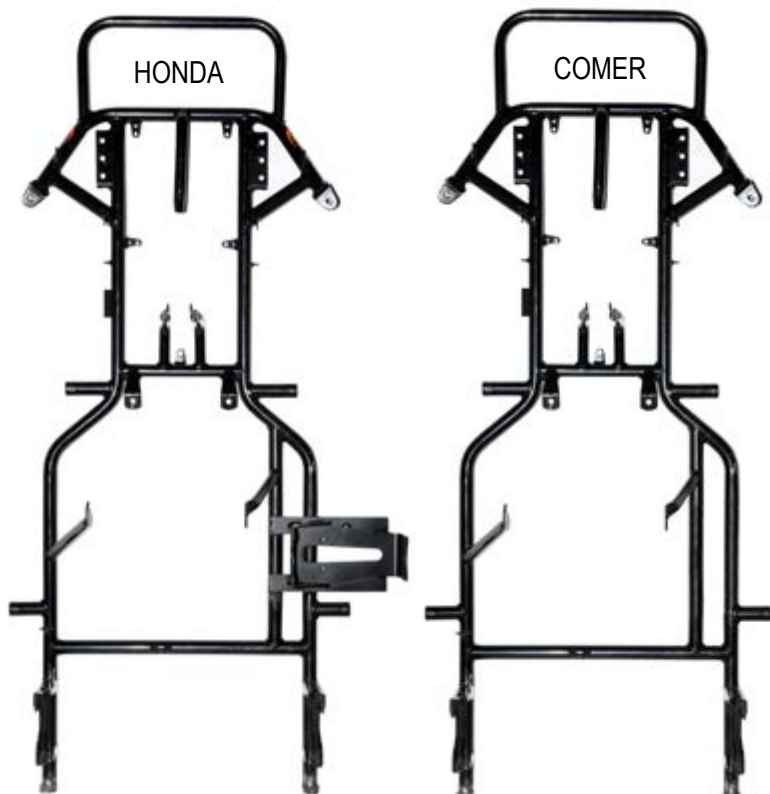

MODELLO - MODEL	CATEGORIA CATEGORY	VERSIONE VERSION	FRENO BRAKE	ASSALE AXLE
PUFFO				
CRG.00169	Honda Gx35	Racing	Meccanico	Ø 45
CRG.00148	Comer	Racing	Meccanico	Ø 45

Il telaio Puffo adotta una scocca con tubi di acciaio cromo molibdeno di $\varnothing 25$ mm ed il passo da 880 mm. Su tutta la gamma Puffo viene montato il sistema frenante Meccanico con disco fisso. Il telaio viene fornito completo di carenature New Age e da quella posteriore MiniKG oltre ai kit adesivi, motore, gomme e sedile.

The kart Puffo has a frame with $\varnothing 25$ Chrome moli tubes and a wheel base of 880 mm. The chassis is supplied with the mechanical brake system with a fixed disc, New Age bodywork, rear MiniKG bumper and stickers kit, engine, tires and seat.