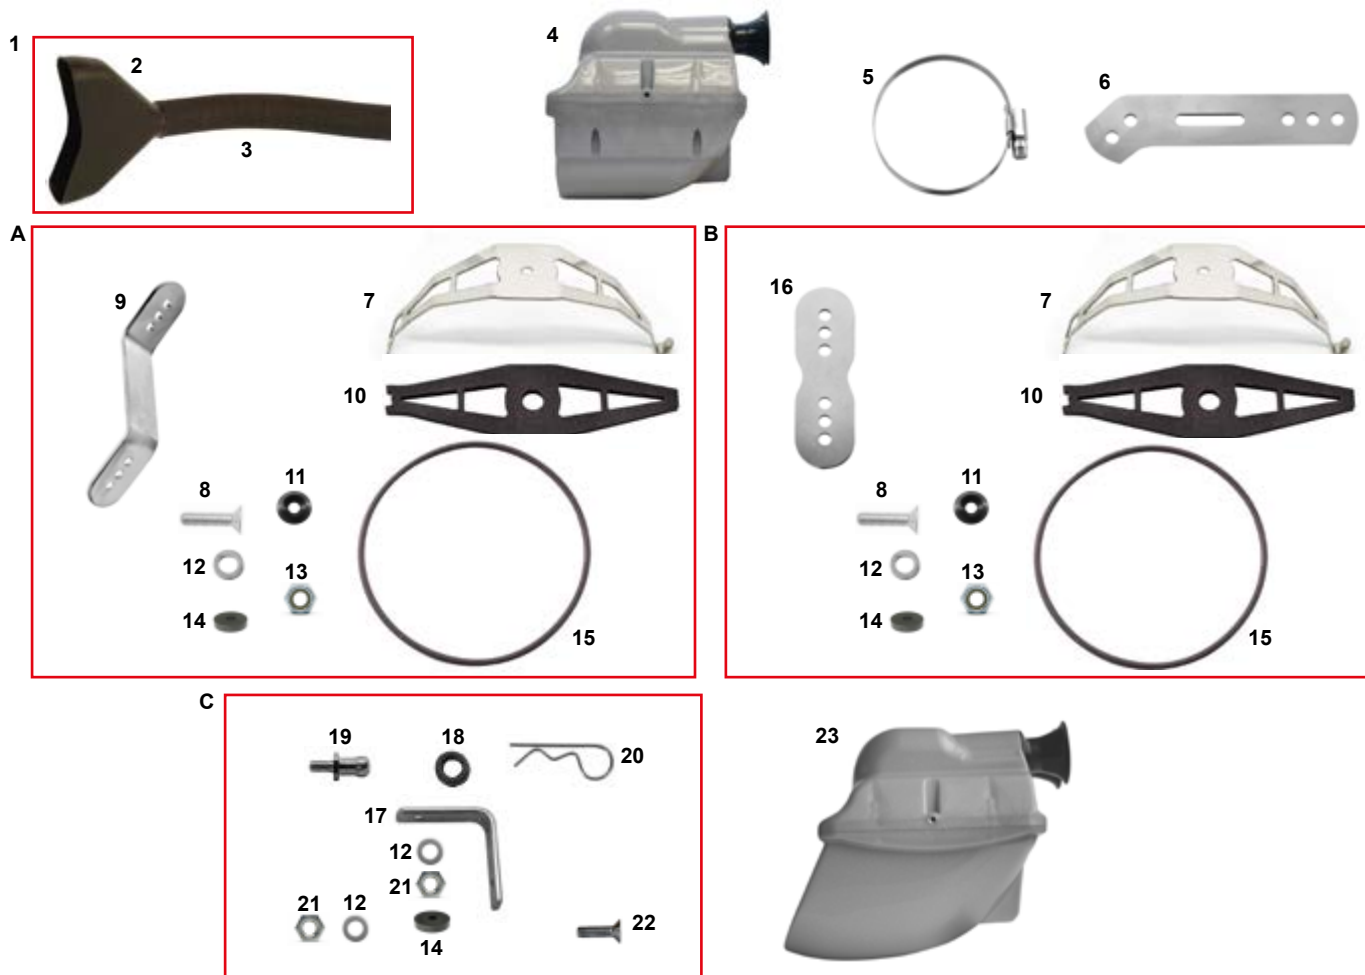

ES	COD.	DESCRIZIONE	ITEMS
1	FM0.00988	Convogliatore plastica completo	Brake cooling duct comp.
2	AFS.00988	Convogliatore plastica	Brake duct
3	AMS.00989	Tubo convogliatore freno	Brake cooling tube
4	AFS.03875	Filtro aria nitro 30 KZ 8/SA/24 argento	Air filter nitro 30 KZ 8/SA/24 silver
5	AFN.00955	Fascetta acciaio 50-70 filtro	Air filter clip 50-70
6	SC0.01962	Supporto filtro iame	lame air filter support
7	AML.01933	Supporto filtro aria	Air filter support
8	AFN.00295	Vite M 6x 25 svasata	M 6x 25 countersunk head screw
A	FK0.01936	Kit supporto filtro DD	Filter support kit DD
B	FK0.01933	Kit supporto filtro KZ	Filter support kit KZ
9	AML.01936	Piastrina supporto filtro DD	DD filter support
10	AFS.01935	Spugna adesiva supporto filtro	Sticker sponge for filter
11	SAN.00249	Rondella 6 svasata nera	Washer M 6 countersunk black
12	AFN.00105	Rondella 6,5-12x1,5	Washer 6,5-12x1,5
13	AFN.00264	Dado M 6 autoblock alto	Nut M 6 high self-locking
14	AFS.00258	Gommino pianale	Floor tray rubber
15	AFN.00248	Cinghiolo pompa acqua 2000	Water pump driving belt 2000
16	SC0.01934	Piastrina supporto filtro KZ	KZ filter support
C	FK0.02317	Piastrina supporto filtro DD2 comp	Filter support DD2 assy
17	SZ0.02317	Piastrina supporto filtro DD2	Filter support DD2
18	AFS.04522	Gommino supporto frontalino KG	KG front fairing rubber
19	SBN.00103	Perno supporto frontalino inferiore	Front fairing support pivot
20	SZ0.00102	Spina elastica supporto frontalino	Front fairing elastic pin
21	AFN.00106	Dado M 6 autoblock basso	Nut M 6 low self-locking
22	AFN.00261	Vite M 6x20 svasata	M 6x20 countersunk head screw
23	AFS.04872	Filtro aria power Ø30 KZ argento	Air filter power Ø30 KZ silver
	AFS.04871	Filtro aria power Ø23 KZ argento	Air filter power Ø23 KZ silver