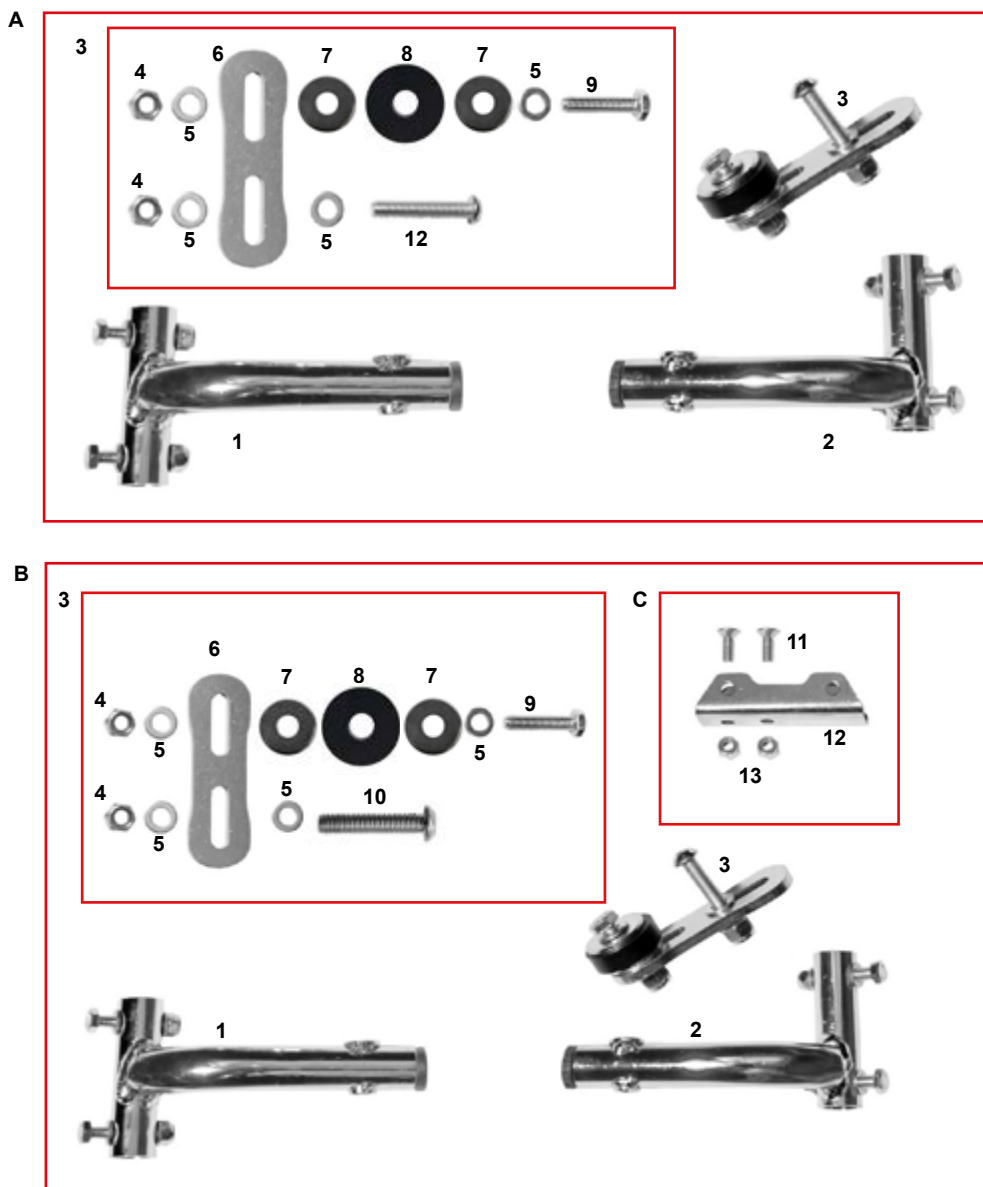

ES	COD.	DESCRIZIONE	ITEMS
A	FM0.01824	Supporto marmitta Rotax new completo	Rotax exhaust support complete
B	FM0.01994	Supporto marmitta Rotax mini completo	Rotax exhaust support/straight old
C	FK0.01823	Attacco supporto marmitta completo	Exhaust support clamp complete
1	FM0.1824S	Supporto marmitta sx tag l. freno comp.	Tag exhaust support lf brake side comp.
2	FM0.1824D	Supporto marmitta dx tag l. motore comp.	Tag exhaust support rh engine comp.
3	FK0.01994	Kit piastrina marmitta Rotax dx-sx	Exhaust support Rotax mini kit
4	AFN.00128	Dado M 8 autoblock alto	Nut M 8 high self-locking
5	AFN.00350	Rondella 8,5-16x1,5	Washer 8,5-16x1,5
6	SZ0.01535	Piastrina supporto marmitta Rotax	Exhaust support Rotax
7	AFN.00125	Rondella 10,5-30x2,5	Washer 10,5-30x2,5
8	AFS.00088	Gommino culla marmitta	Exhaust cradle rubber
9	AFN.00349	Vite M 8x 35 esagonale	M 8x 35 hexagonal head screw
10	AFN.00266	Vite M 8x 40 bombata	M 8x 40 convex head screw
11	TSV.06X014	Vite M 6x 14 svasata	M 6x 14 countersunk head screw
12	FC0.01823	Attacco supporto marmitta Rotax crom.	Exhaust support Rotax right
13	AFN.00264	Dado M 6 autoblock alto	Nut M 6 high self-locking