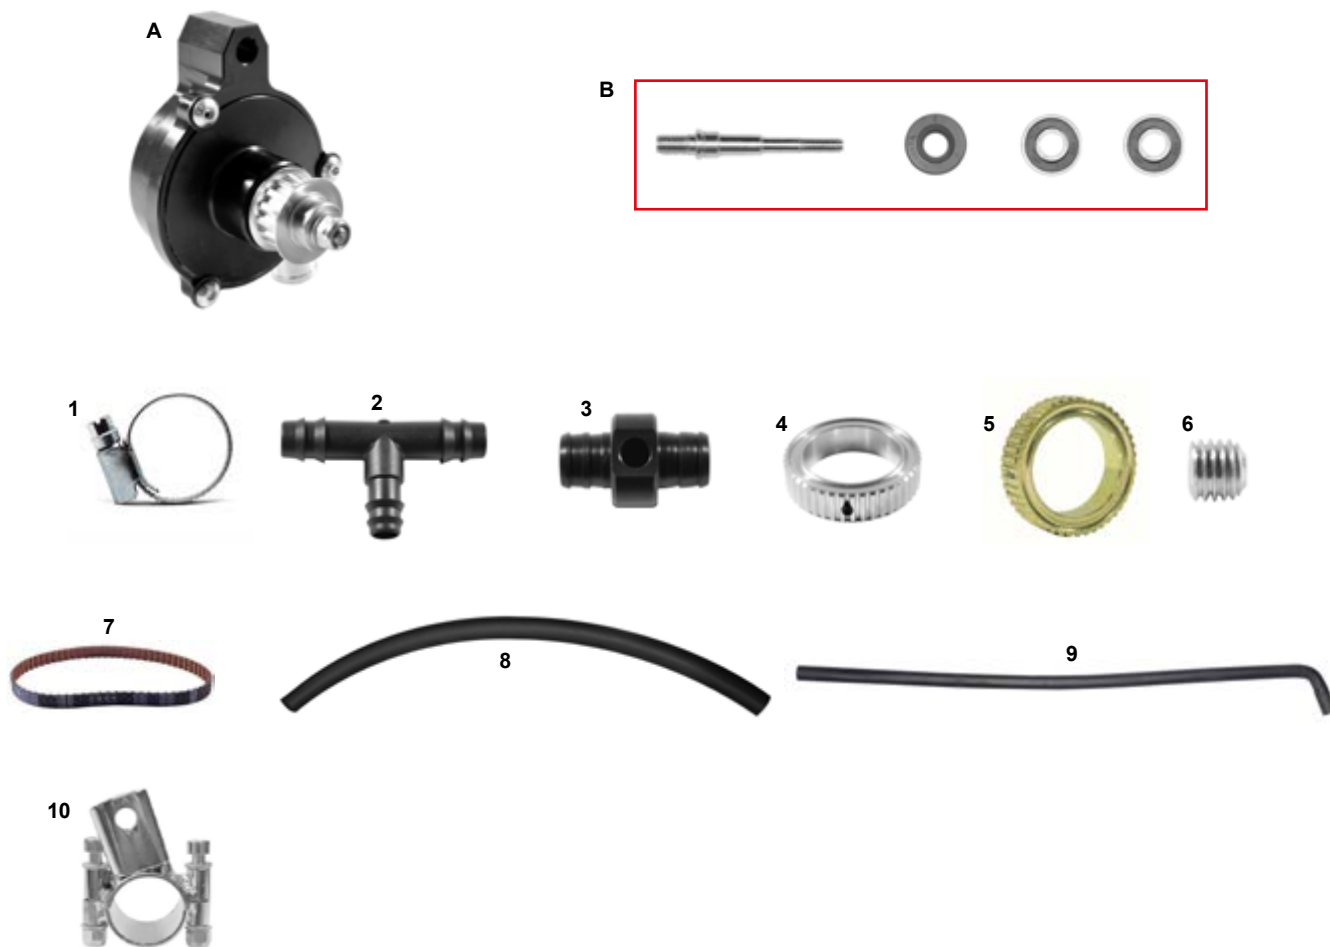

ES	COD.	DESCRIZIONE	ITEMS
A	FM0.00762	Pompa acqua completa	Water pump complete
B	CRG.01614	Kit revisione pompa acqua	Water pump revision kit
1	AFN.00776	Fascetta acciaio 16-25 radiatore	Water clip 16-25
2	AFS.00723	Raccordo T valvola termostatica	Thermic valve T fitting
3	FAN.01130	Raccordo sonda acqua	Water temp. sensor T. piece
4	FL1.01662	Puleggia 50 pompa acqua std	Water pump pulley std 50
5	FAG.01662	Puleggia 50 pompa acqua std oro	Water pump pulley std 50 gold
6	AFN.00289	Grano M 6x 6 cuscinetto	Grub screw M 6x 6 axle bearing
7	AFS.01672	Cinghia dentata 140 barra diritta	Water driving belt 140 straight bar
7	AFS.02769	Cinghia dentata 150 barra diritta	Water driving belt 150 straight bar
7	AFS.01640	Cinghia dentata 160 barra inclinata	Water driving belt 160 curved bar
8	AMS.00784	Tubo valvola termostato	Thermic valve pipe
9	AFS.00761	Tubo acqua curvo	Curved water pipe
10	FM0.03158	Supporto pompa acqua registrabile	Water pump register support assy
	AFS.00768	Ventola pompa acqua	Water pump fan
	SL1.00767	Puleggia pompa acqua piccola	Water pump pulley small