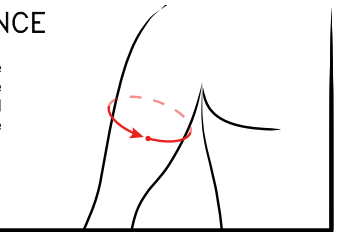

Measures Table

OFFICIAL SUPPLIER OF YOUR PASSION

Name: _____

Surname: _____

Height (cm.): _____

Weight (kg.): _____

A. THORAX CIRCUMFERENCE

Use a tape measure, run under armpit, put in the largest part of the chest in horizontal position, arms at your sides.

Cm:

B. WAIST CIRCUMFERENCE

Run tape measure around waist horizontally, arms at your sides

Cm:

C. PELVIS CIRCUMFERENCE

Run tape measure around basin in the largest point, arms at your sides. Put the tape measure 18-20 cm under waist point.

Cm:

D. THIGH CIRCUMFERENCE

Run tape measure around the thigh horizontally, try to measure the largest part of the thigh. You should be around 10 cm from the crotch.

Cm:

E. SHOULDER WIDTH

Arms at your sides, run tape measure from bone to bone. It is important that the tape is rigid in order to obtain a proper measure.

Cm:

F. SLEEVE LENGTH

Start the measurement from shoulder bone, running the tape measure around elbow (arm slightly flexed) until wrist bone.

Cm:

G. FRONTAL CHEST LENGTH

Take the measure starting from the notch of the neck to the front of crotch (reference stitch of the underwear). It is important to put the tape measure in the correct position, always keeping in tension in a vertical position.

Cm:

H. EXTERNAL LEG LENGTH

Put tape measure laterally, and run the tape measure from waist to ankle bone.

Cm:

L. INTERNAL LEG

Run tape from crotch to internal ankle bone.

Cm:

M. REAR LENGTH

run the tape measure from lower vertebra of the neck to the waist (see point 2).

Cm:

N. NECK CIRCUMFERENCE

Run your tape measure around the neck and close the circle. Please indicate in the space below the value in centimeters.

Cm:

O. BICEPS CIRCUMFERENCE