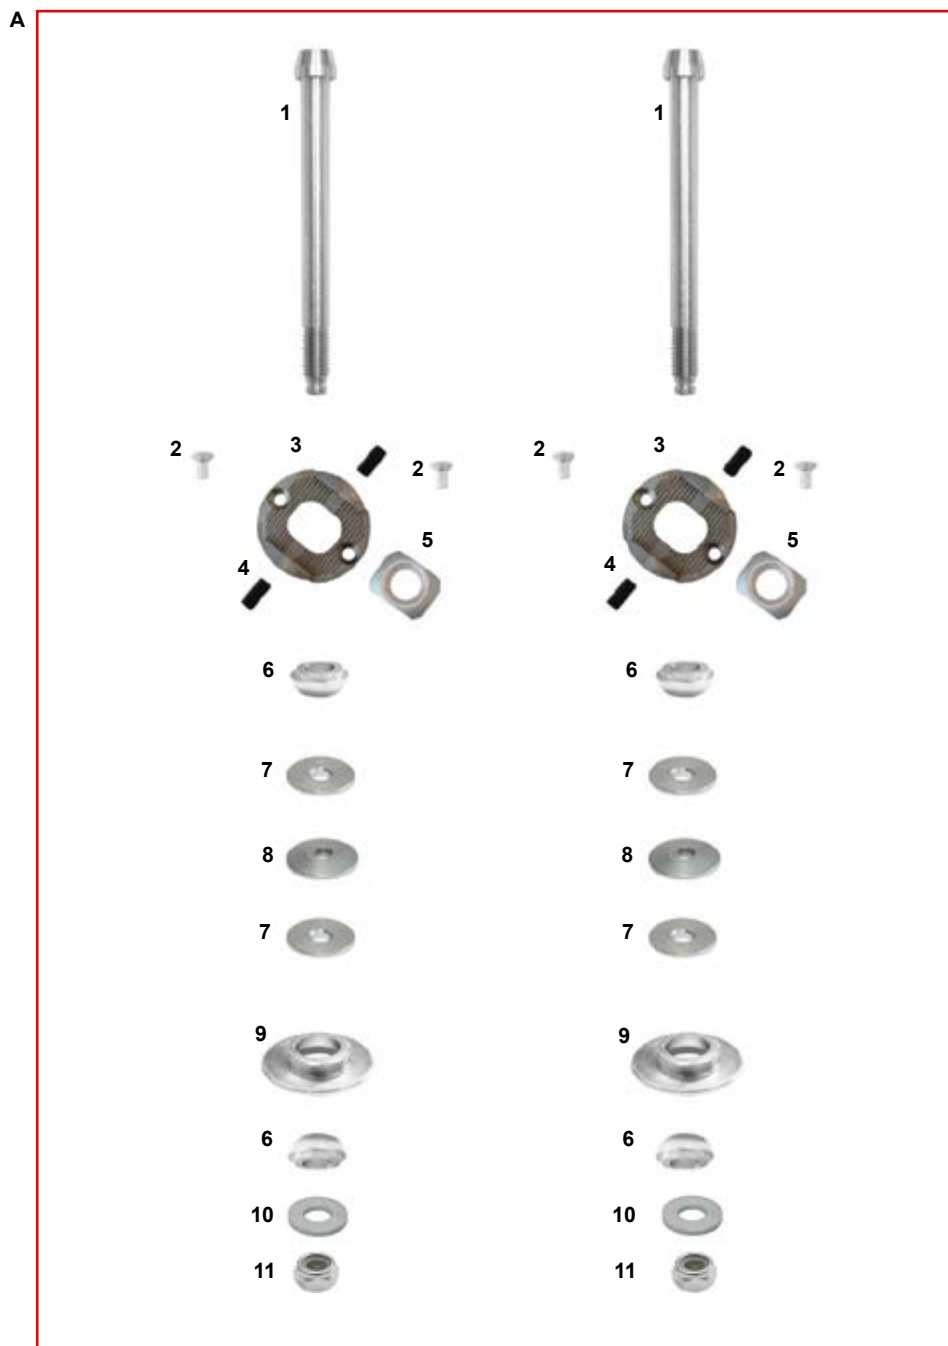

ES	COD.	DESCRIZIONE	ITEMS
A	FK0.01017	Caster mini Sniper completo	Sniper caster system mini comp.
1	FBN.02391	Vite fusello 8x110 caster mini	Stub axle bolt mini 8x110 black
2	AFN.02408	Vite M 4x 8 svasata	M 4x 8 countersunk head screw
3	AFS.02352	Caster porta piastrina A	Caster support A
4	AFN.02390	Grani M 5x10 caster doppio	Grub screw M 5x10 double caster (set)
5	AFS.02353	Caster piastrina alta B	Caster high B
6	FZ0.02666	Boccola mezza sfera caster	Bushing half caster
7	FZ0.03152	Spessore 8-28x3 fusello piano	Stub axle spacer 8-28x3 plain
8	FZ0.03147	Spessore 8-28x6 fusello conico	Stub axle spacer 8-28x6 conical
9	FZ0.01602	Caster fisso sferico	Caster fixed
10	AFN.00108	Rondella 8,5-18x2	Washer 8,5-18x2
11	AFN.00128	Dado M 8 autobloccante alto	Nut M 8 High self-locking