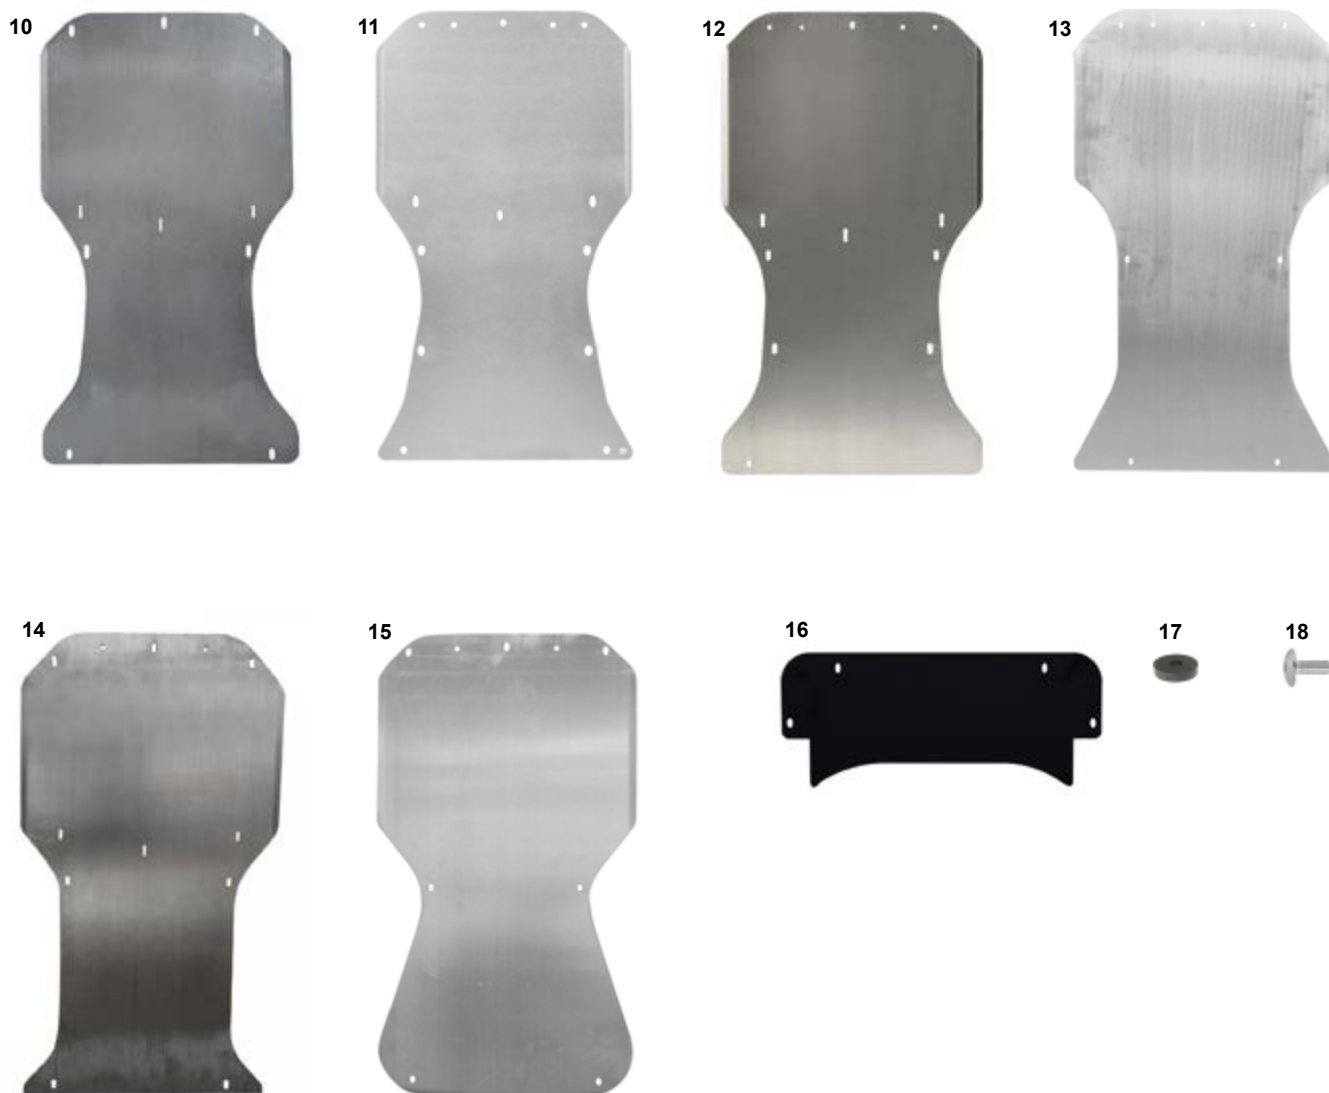

ES	COD.	DESCRIZIONE	ITEMS
10	AML.05272	Pianale Road DD2 (mod. KT4)	Floor tray DD2 (mod. KT4)
11	AML.01507	Pianale Road rebel/ DD2	Floor tray Road rebel/ DD2
12	AML.01254	Pianale KT4 CRG	Floor tray KT4 CRG
13	AML.02523	Pianale Tork FS4	Tork FS4 bare floor tray
14	AML.0057409	Pianale KT2	Floor tray KT2
15	AML.04209	Pianale Heron	Floor tray Heron
16	FAN.02256	Pianale estensione	Extention floor tray
17	AFS.00258	Gommino pianale	Floor tray rubber
18	AFS.00261	Vite testa tonda larga M 6x16 pianale	Floor tray screw M 6x16