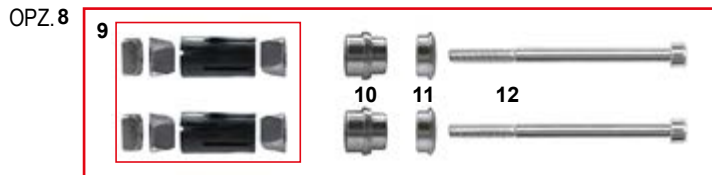

CARENE POSTERIORI KG - REAR BUMPER KG