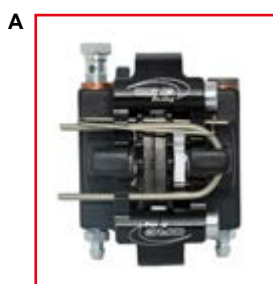

ES COD.	DESCRIZIONE	ITEMS
A FM0.03259	Pinza freno mini D24 completa nera	Front brake caliper D24 mini complete
AFS.02997	Pastiglia freno ant. V09711 rossa	Front brake pad V09/11 red
B CRG.03259	Kit revisione pinza mini	Revision kit mini brake caliper
1 AFS.00187	Spina sicurezza anteriore V09/V10	Safety pin V09/V10
2 AFN.02153	Vite M 8x35 cilindrica	M 8x35 socket head screw
3 AFS.00181	Spina blocca pastiglia pinza anteriore V06	Brake pad block pin V06
4 SBN.00369	Tappo M10 UP/V04/V05	Caliper Cap M10 UP/V04/V05
5 AFN.00186	Rondella 10,5-14x2 rame	Copper washer 10,5-14x2
6 SAN.03258	Semi pinza ant. BK-10 24 nera dx-sx	Half brake caliper BK-10 24 rh-lh
7 SZ0.00184	Spurgo M10 UP/V04/V05	Bleeder M10 UP/V04/V05
8 AFS.03166	Gommino pinza anteriore V10 24	Piston seal V10 24 front
9 SD1.03260	Pistoncino pinza V10 24	Brake piston V10 24 front
10 AFN.03814	Or pinza V09/V10	O-ring caliper V09/V10
11 SAN.03259	Semi pinza ant. V10 orecchiette dx/sx	Half brake caliper V10 24 rear rh/lf
12 SZ0.00185	Raccordo M10 UP/V04/V05	Fitting M10 UP/V04/V05
13 AFS.00306	Pastiglia freno anteriore V04/V06	Front brake pad V04/V06 std