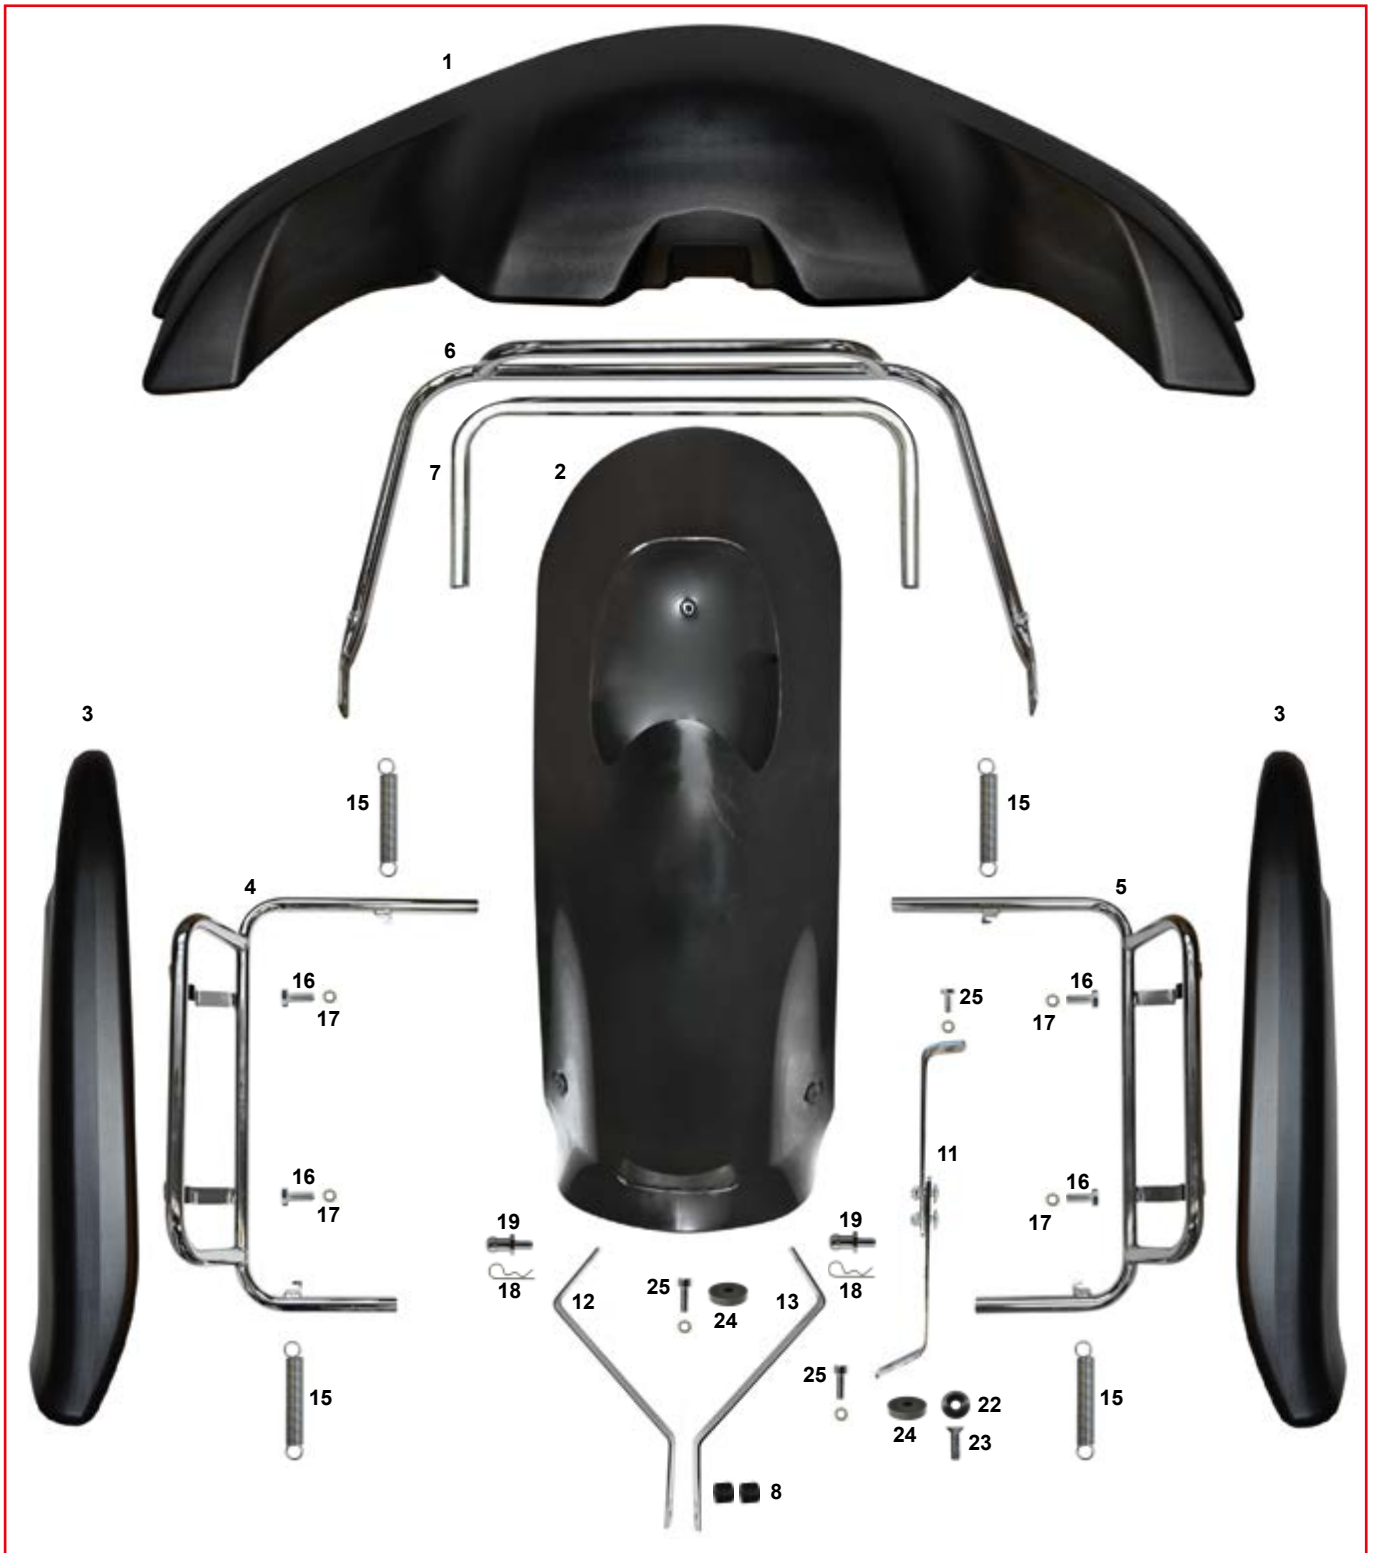

A

ES	COD.	DESCRIZIONE	ITEMS
A	CRG.05930	Kit carene 507/508 compl. di attacchi nero	507/508 fairing kit complete black
	FK0.05930	Kit carene 507/508 plastica nero	507/508 fairing plastic black
1	AFS.05866	Spoiler nero 507 CIK/FIA nero	507 CIK/FIA front spoiler black
2	AFS.05868	Frontalino nero 508	508 front fairing black
	AFS.05867	Frontalino nero 507	507 front fairing black
3	AFS.05865	Carenatura laterale 507 dx sx nera	507 side fairing right left black
4	SC0.5844S	Paraurti laterale 507 sinistro	Side bumper 507 left
5	SC0.5844D	Paraurti laterale 507 destro	Side bumper 507 right
6	SC0.05895	Paraurti anteriore superiore 507/508	Front bumper top bar 507/508
7	SC0.01355	Paraurti anteriore inferiore NA2/NA3	Front bumper bar bottom NA2/NA3
8	FAN.00355	Spessore 6,5-18x14 frontalino nero	Spacer 6,5-18x14 black
9	AFS.00504	Supporto spoiler plastica	Spoiler plastic support
10	AFS.00503	Gancio rapido spoiler	Fast clamps for spoiler
11	FK0.04457	Supporto frontalino inferiore reg CRG compl.	Front fairing support below adj. compl.
12	SC0.5903S	Supporto frontalino superiore sx	Front fairing support top left
13	SC0.5903D	Supporto frontalino superiore dx	Front fairing support top right
14	PMV.05925	Kit viti montaggio	Screw mounting kit
15	FZ0.01439	Molla paraurti laterale	Side bumper spring
16	AFN.04325	Vite M 8x16 esagonale	M 8x16 hexagonal head screw
17	AFN.00350	Rondella 8,5-16x1,5	Washer 8,5-16x1,5
18	SZ0.00102	Spina elastica supporto frontalino	Front fairing elastic pin
19	SBN.00103	Perno supporto frontalino inferiore nero	Front fairing support pivot black
20	AFN.00105	Rondella 6,5-12x1,5	Washer 6,5-12x1,5
21	AFN.00106	Dado M 6 autoblock basso	Nut M 6 low self-locking
22	SAN.00249	Rondella 6 svasata nera	Washer 6 countersunk black
23	AFN.00261	Vite M 6x20 svasata	M 6x20 countersunk head screw
24	AFS.00258	Gommino pianale	Floor tray rubber
25	AFN.00183	Vite M 6x20 cilindrica	M 6x20 socket head screw
B	FKN.05924	Kit supporti+viti carrozzerie 507/508	Screw&supports for fairings 507/508
C	AFS.03287	Kit fissaggio attacco spoiler CIK-FIA NA3	Spoiler CIK-FIA attachment fixing kit