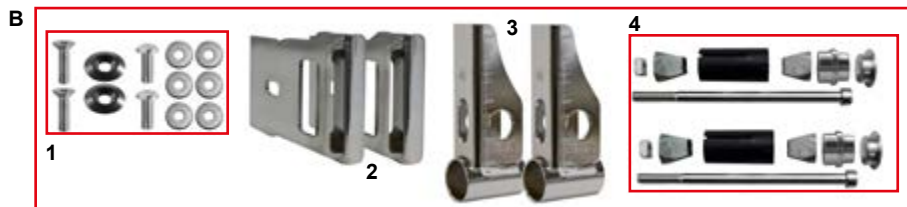

CARENE POSTERIORI KG - REAR BUMPER KG