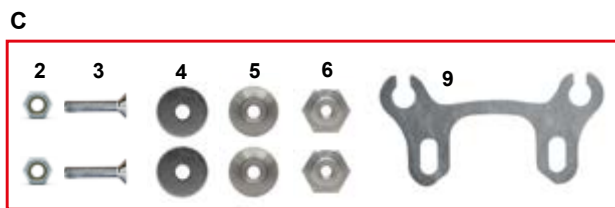

KIT PARACATENA - CHAIN PROTECTION KIT

ES	COD.	DESCRIZIONE	ITEMS
1	AFS.04390	Paracatena DD integrale	Complete chain guard DD
A	FK0.04338	Kit attacchi paracatena integr. mini	Chain guard support kit complete
B	FK0.04337	Kit attacchi paracatena integr. ibrido light	Chain guard support kit light hybrid
C	FK0.05001	Kit attacchi paracatena DD GLM	Chain guard support kit DD GLM
2	AFN.00264	Dado M 6 autoblock alto	Nut M 6 high self-locking
3	AFN.00499	Vite M 6x30 svasata	M 6x30 countersunk head screw
4	AFN.01447	Rondella 6,5-24X2	Washer 6,5-24x2
5	SL1.04336	Rondella 6 svasata larga	Washer M 6 countersunk large
6	SL1.04326	Dado supporto paracatena integr.	Chain guard support nut
7	FZ0.04338	Supporto paracatena integr. mini	Chain guard support mini
8	FZ0.04337	Supporto paracatena integr. ibrido light	Chain guard support light hybrid
9	FZ0.05001	Supporto paracatena DD GLM	Chain guard support DD GLM
10	AFS.04577	Paracatena KZ sgancio rapido	KZ chain guard rapid release
D	FK0.04933	Kit attacchi paracatena KZ sgancio rapido	Chain guard clamps kit KZ fast release
E	FK0.05003	Kit attacchi paracatena KZ GLM sgancio rapido	Chain guard clamps kit KZ GLM fast release
11	SZ0.04811	Piastrina attacco paracatena KZ RR	Chain guard connection plate KZ
12	AFN.00160	Dado M8 autoblock basso	Nut M8 low self-locking
13	AFN.00350	Rondella 8,5-16x1,5	Washer 8,5-16x1,5
14	SL1.04823	Perno paracatena KZ RR neutro	Chain guard pivot KZ RR neutral
15	SZ0.00102	Spina elastica supporto frontalino	Front fairing elastic pin
16	FZ0.05003	Supporto paracatena KZ GLM sgancio rapido	Chain guard support KZ GLM fast release
OPZ.	SZ0.05066	Piastrina attacco paracatena KZ RR 90mm	Chain guard connection plate KZ 90mm
	SZ0.05065	Piastrina attacco paracatena KZ RR 75mm	Chain guard connection plate KZ 75mm