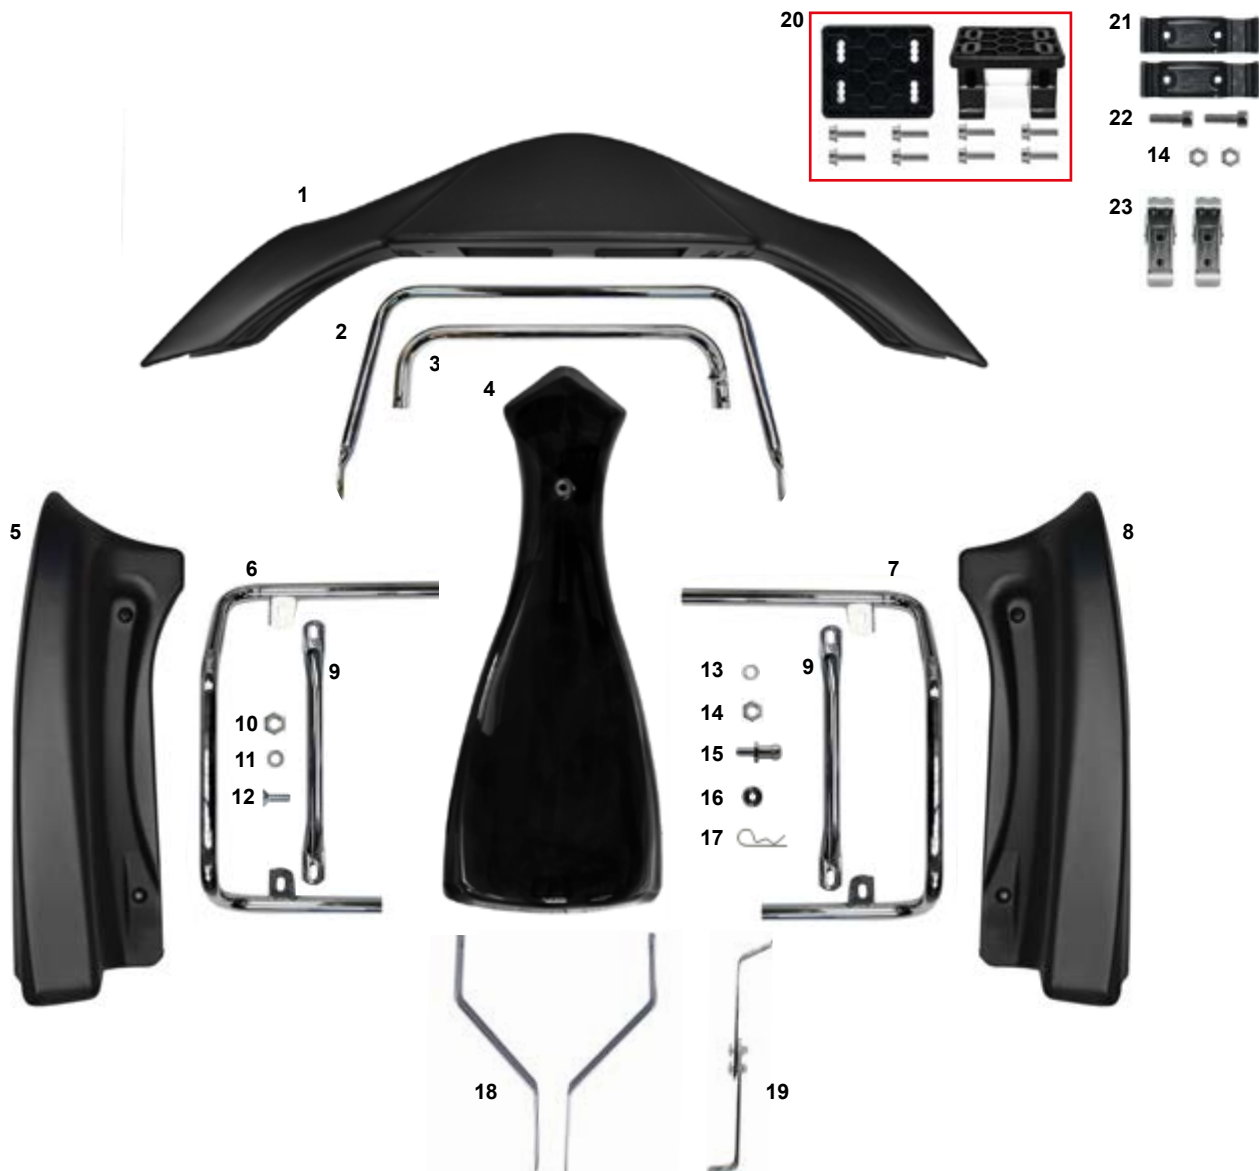

ES	COD.	DESCRIZIONE	ITEMS
1	AFS.04154	Spoiler mini KG 14	Spoiler mini KG 14
2	SC0.05242	Paraurti anteriore mini superiore	Mini upper front fender
3	SC0.05103	Paraurti anteriore inferiore mini Vs.2.0	Mini Vs.2.0 lower front fender
4	AFS.03300	Frontalino mini KG	Mini front fairing KG
5	AFS.4498S	Carena laterale mini KG MK 14 sx nero	Mini KG side fairing MK 14 left
6	SC0.5182S	Paraurti laterale mini FFSA KG MK 14 sx	Side fender mini FFSA KG left
7	SC0.5182D	Paraurti laterale mini FFSA KG MK 14 dx	Side fender mini FFSA KG right
8	AFS.4498D	Carena laterale mini KG MK 14 dx nero	Mini KG side fairing MK 14 right
9	SC0.05268	Staffa paraurti laterale mini MK14	Support side fender mini MK 14
10	AFN.00160	Dado M8 autoblock basso	Nut M8 low self-locking
11	AFN.00350	Rondella 8,5-16x1,5	Washer 8,5-16x1,5
12	AFN.00145	Vite M8x25 svasata	M8x25 countersunk head screw
13	AFN.00105	Rondella 6,5-12x1,5	Washer 6,5-12x1,5
14	AFN.00106	Dado M6 autoblock basso	Nut M6 low self-locking
15	SBN.00103	Perno supporto frontalino inferiore	Front fairing support pin
16	SAN.00249	Rondella 6 svasata nera	Washer 6 countersunk
17	SZ0.00102	Spina elastica supporto frontalino	Front fairing elastic pin
18	SC0.00098	Supporto frontalino superiore CRG corto	CRG front fairing support upper
19	FK0.04457	Supporto front inf. reg. CRG compl.	Front fairing support bottom CRG reg.
20	AFS.03287	Kit fissaggio attacco spoiler CIK-FIA NA3	NA3 Spoiler CIK-FIA kit assy
21	AFS.00504	Supporto spoiler plastica	Spoiler plastic support
22	AFN.00183	Vite M 6x20 cilindrica	M 6x20 socket head screw
23	AFS.00503	Gancio rapido spoiler	Fast clamps for spoiler