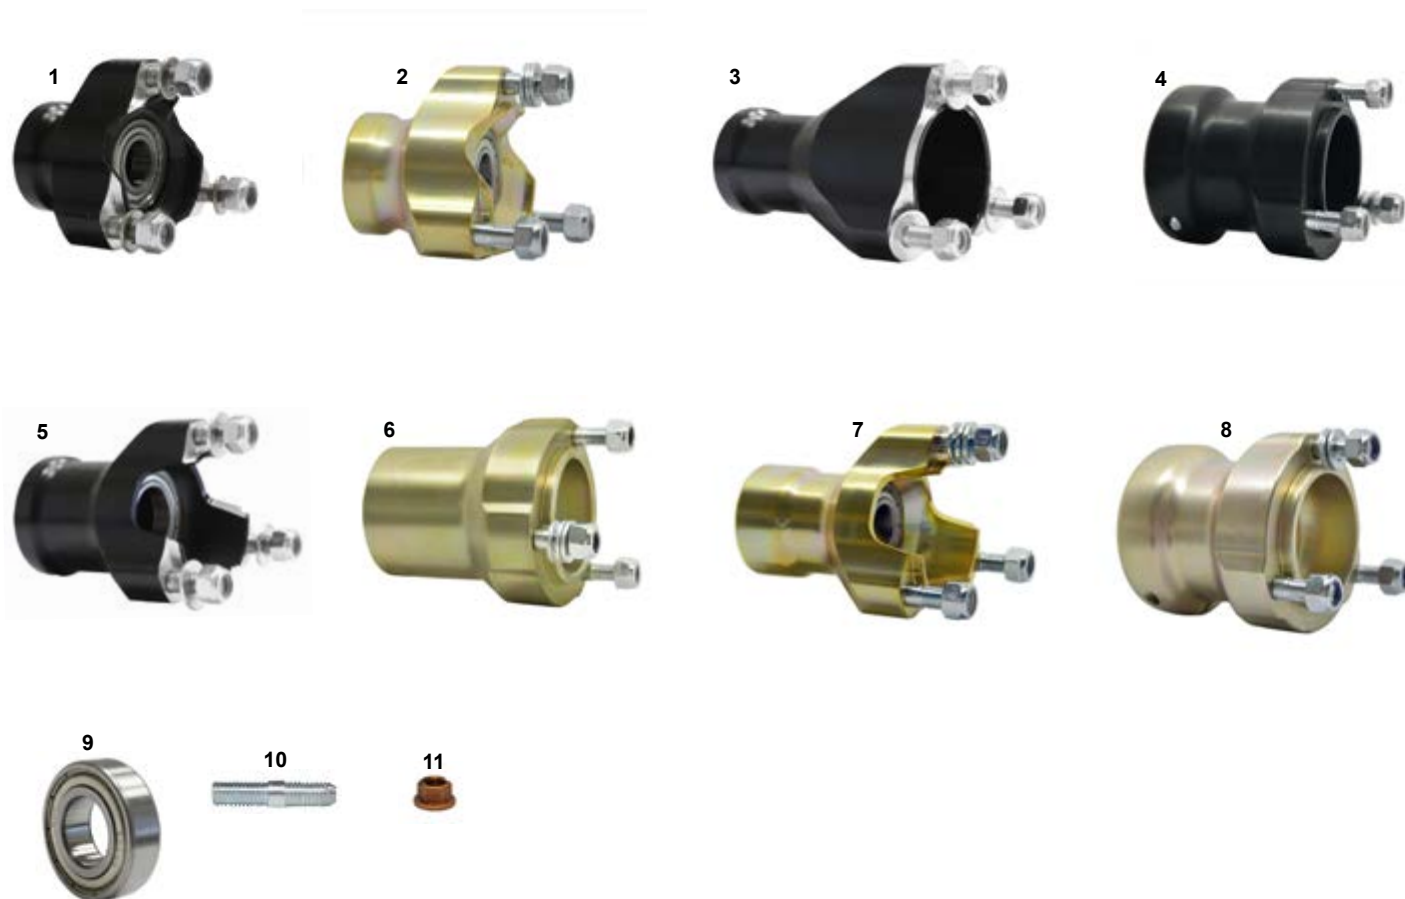

ES COD.	DESCRIZIONE	ITEMS
1	FMG.00840 Mozzo anteriore all 17 corto oro OKJ compl.	Front hub OKJ 17 short gold complete
2	FMN.00840 Mozzo anteriore DD 17 corto compl	Front hub DD 17 short complete
3	FMN.00841 Mozzo anteriore DD 17 lungo completo	Front hub DD 17 long complete
4	FMN.05666 Mozzo anteriore KZ 40x80 R2.0 al nero compl.	Front hub KZ 40x80 R2.0 al. black compl.
5	FMN.01762 Mozzo anteriore DD 25x80 completo	Front hub DD 25x80 complete
6	AFS.05685 Mozzo anteriore OK 25x82 R2.0 MG	Front hub OK 25x82 R2.0 magn.
7	FMG.05452 Mozzo ant. al 17 M doppio cusc. compl.	Alu front hub 17 med double bearing compl.
8	AFS.05687 Mozzo anteriore KZ 40x80 R2.0 MG	Front hub KZ 40x80 R2.0 magn.
9	AFN.00008 Cuscinetto mozzo ant. D17	Bearing front hub D17
	AFN.01750 Cuscinetto mozzo ant. D25	Bearing front hub D25
	AFN.02879 Cuscinetto mozzo ant. D25	Bearing front wheel hub D25
10	AFS.00126 Prigioniero M8	Stud M8
11	AFN.00520 Dado M8 autofrenante flangiato rame	Nut M8 copper brake-block
	AFS.05686 Mozzo anteriore DD 25x93 R2.0 MG	Front hub DD 25x93 R2.0 magn.
	AFS.05688 Mozzo anteriore KZ 40x96 R2.0 MG	Front hub KZ 40x96 R2.0 magn.