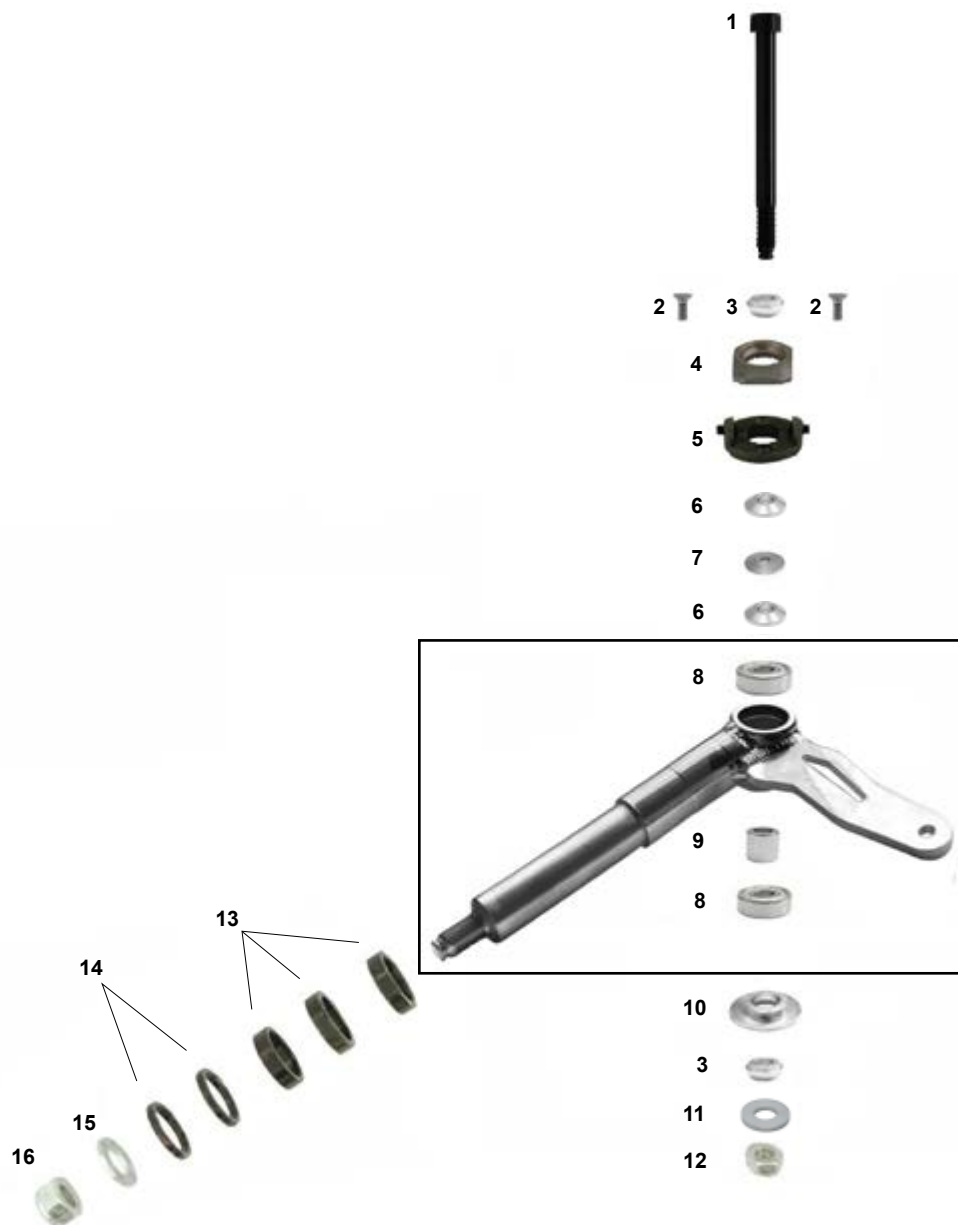

ES	COD.	DESCRIZIONE	ITEMS
1	AFS.04659	Vite fusello 10x111 rettificata	Stub axle bolt 10x111 caster new
1	FBN.02755	Vite fusello 10x120	Stub axle bolt 10x120
2	AFN.02389	Vite M 4x10 svasata	M 4x10 countersunk head screw
3	FZ0.02450	Boccola mezza sfera caster	Bushing half spherical caster
4	AFS.02353	Caster piastrina alta B	Caster high B
5	FM0.02352	Caster porta piastrina A + grani	Caster support A + grub
6	FZ0.01607	Spessore 10-28x6 fusello piano	Stub axle spacer 10-28x6 plain
6	FZ0.01769	Spessore 10-28x3 fusello piano	Stub axle spacer 10-28x3 plain
7	FZ0.05150	Spessore 10-28x6,35 fusello conico	Stub axle spacer 10-28x6,35 conical
7	FZ0.01770	Spessore 10-28x3 fusello conico	Stub axle spacer 10-28x3 conical
8	AFN.00959	Cuscinetto 6000 ZZ fusello	Bearing 6000 stub axle bolt
9	SBN.01605	Spessore 10x24 interno fusello	Stub axle internal spacer 10x24
10	FZ0.01602	Caster fisso sferico	Spherical fixed cam
11	AFN.00108	Rondella 8,5-18x4	Washer 8,5-18x4
12	AFN.02393	Dado M10 autoblock alto	Nut M10 high self-locking
13	FAN.01739	Distanziale perno fusello 25 8mm	Stub axle spacer 25 8mm black
14	FAN.01738	Distanziale perno fusello 25 4mm	Stub axle spacer 25 4mm black
15	AFN.01564	Rondella 15-30x2,5	Washer 15-30x2,5
16	AFN.00058	Dado M14x1,5 autoblock	Nut M14x1,5 self-locking