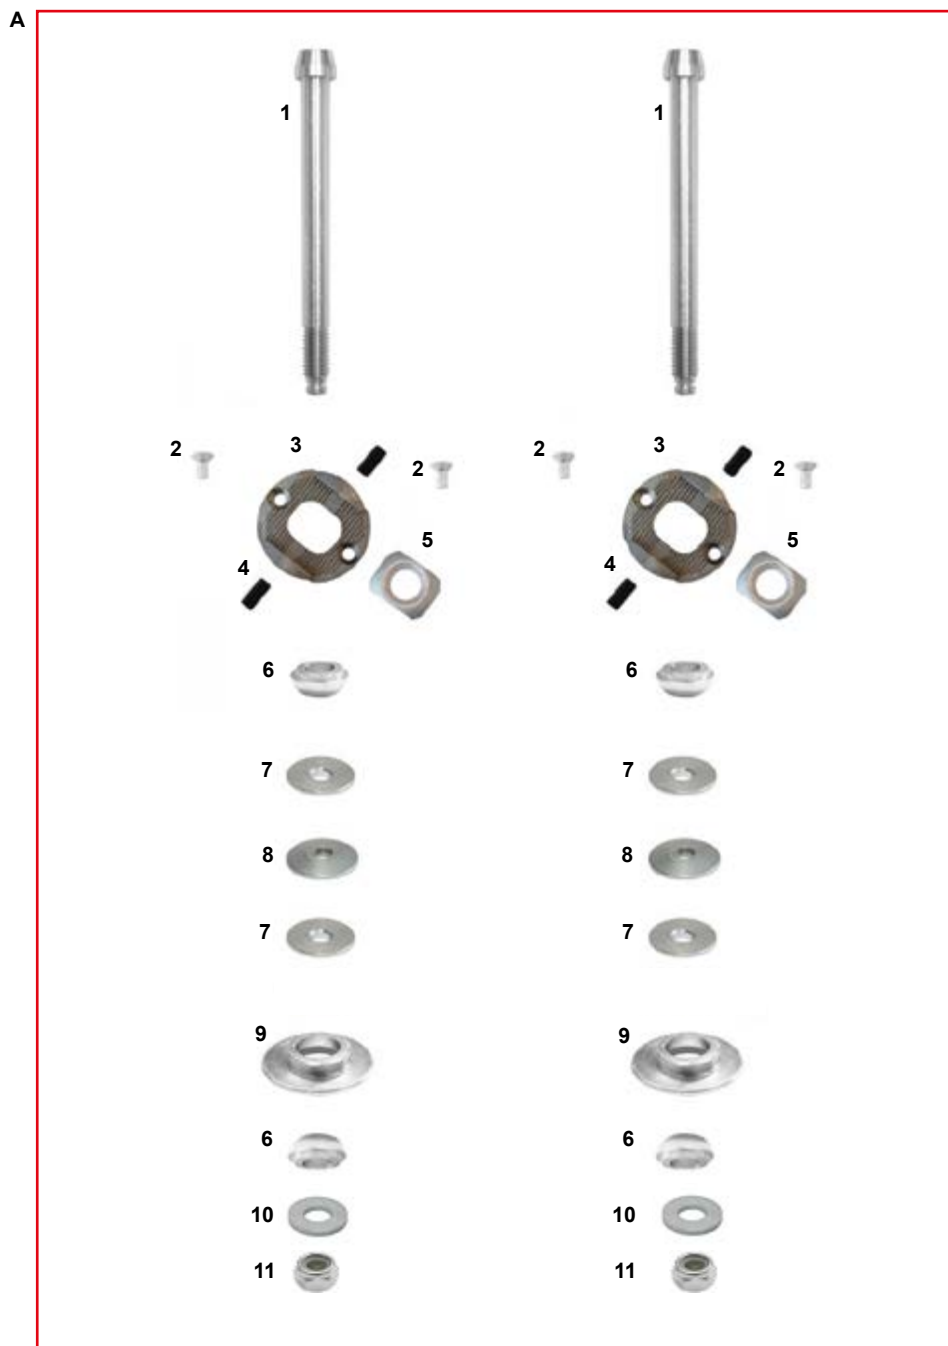

ES	COD.	DESCRIZIONE	ITEMS
A	FK0.01017	Caster mini Sniper completo	Sniper caster system mini comp.
1	FBN.02391	Vite fusello 8x110 caster mini	Stub axle bolt mini 8x110 black
2	AFN.02408	Vite M 4x 8 svasata	M 4x8 countersunk head screw
3	AFS.02352	Caster porta piastrina A	Caster support A
4	AFN.02390	Grani M 5x10 caster doppio	Grub screw M 5x10 double caster (set)
5	AFS.02353	Caster piastrina alta B	Caster high B
6	FZ0.02666	Boccola mezza sfera caster	Bushing half caster
7	FZ0.03152	Spessore 8-28x3 fusello piano	Stub axle spacer 8-28x3 plain
8	FZ0.03147	Spessore 8-28x6 fusello conico	Stub axle spacer 8-28x6 conical
9	FZ0.01602	Caster fisso sferico	Caster fixed
10	AFN.00108	Rondella 8,5-18x2	Washer 8,5-18x2
11	AFN.00128	Dado M8 autobloccante alto	Nut M8 High self-locking