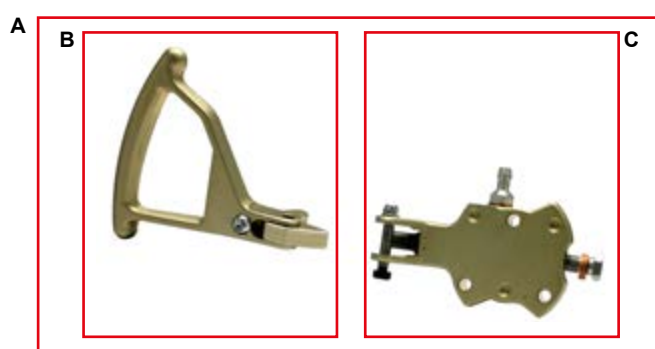

ES	COD.	DESCRIZIONE	ITEMS
A	FK0.01909	Pompa freni anteriore V10 oro con leva	Master cylinder V10 with lever gold
B	FK0.01907	Leva pompa freno anteriore completa	Front master cylinder lever complete
C	FM0.01909	Pompa freni V10 no leva oro	Front master cylinder V10 no lever gold
D	FM0.01911	Pistoncino pompa freno FA completa	Front master cylinder piston complete
1	SZ0.00185	Raccordo M10 V09/10	Fitting M10 V09/10
2	AFN.00186	Rondella 10,5-14x2 rame	Copper washer 10,5-14x2
3	SAG.01909	Corpo pompa freno oro anteriore	Fron master cylinder body gold
4	SBN.01919	Raccordo serbatoio pompa FA	Fron master cylinder tank fitting
5	AFN.01916	Vite M5x25 gambo rettificato M6	M5x25 rectifier stem M6 screw
6	AFN.02264	Rondella 5,3-10x1	Washer 5,3-10x1
7	AFN.00360	Dado M5 autoblock basso	Nut M5 low self-locking
8	SZ0.01896	Molla pompa freni FA	Master cylinder FBS spring
9	SDN.01911	Pistoncino pompa freno FA	Master cylinder FBS piston
10	AFS.01912	Gommino pompa freno FA	Front master cylinder FBS rubber
11	SAG.01910	Puntale pompa freno anteriore DD oro	Master cylinder plunger front DD gold
12	AFN.00357	Grano M6x10	Grub screw M6x10
13	AFN.00502	Vite M6x16 bombata	M6x16 convex head screw
14	SAG.01907	Leva pompa freno anteriore oro DD	Aluminium master cylinder lever DD gold