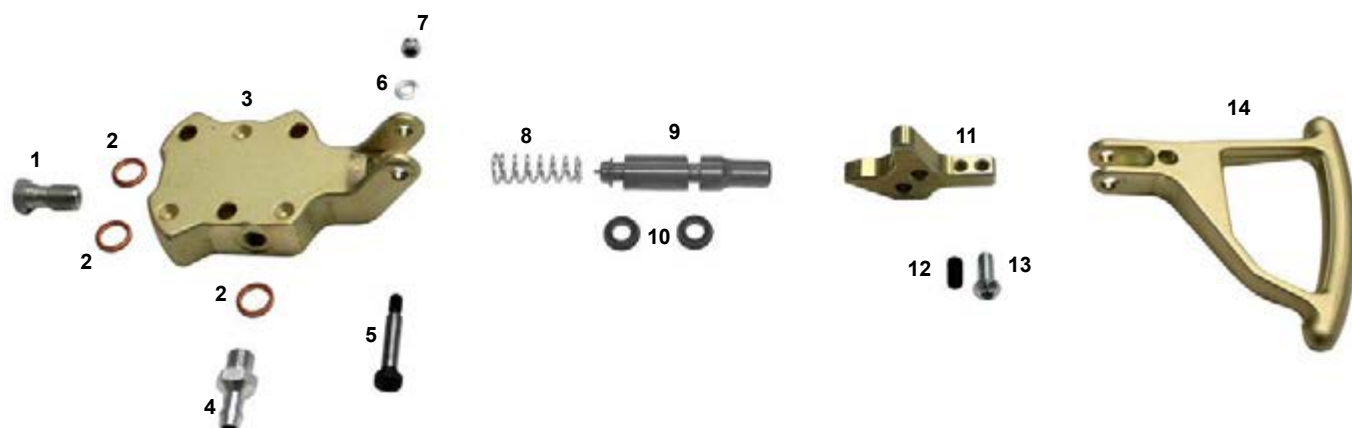

ES	COD.	DESCRIZIONE	ITEMS
A	FK0.01909	Pompa freni anteriore V10 oro con leva	Master cylinder V10 with lever gold
B	FK0.01907	Leva pompa freno anteriore completa	Front master cylinder lever complete
C	FM0.01909	Pompa freni V10 no leva oro	Front master cylinder V10 no lever gold
D	FM0.01911	Pistoncino pompa freno FA completa	Front master cylinder piston complete
1	SZ0.00185	Raccordo M10 V09/10	Fitting M10 V09/10
2	AFN.00186	Rondella 10,5-14x2 rame	Copper washer 10,5-14x2
3	SAG.01909	Corpo pompa freno oro anteriore	Fron master cylinder body gold
4	SBN.01919	Raccordo serbatoio pompa FA	Fron master cylinder tank fitting
5	AFN.01916	Vite M5x25 gambo rettificato M6	M5x25 rectifier stem M6 screw
6	AFN.02264	Rondella 5,3-10x1	Washer 5,3-10x1
7	AFN.00360	Dado M5 autoblock basso	Nut M5 low self-locking
8	SZ0.01896	Molla pompa freni FA	Master cylinder FBS spring
9	SDN.01911	Pistoncino pompa freno FA	Master cylinder FBS piston
10	AFS.01912	Gommino pompa freno FA	Front master cylinder FBS rubber
11	SAG.01910	Puntale pompa freno anteriore DD oro	Master cylinder plunger front DD gold
12	AFN.00357	Grano M6x10	Grub screw M6x10
13	AFN.00502	Vite M6x16 bombata	M6x16 convex head screw
14	SAG.01907	Leva pompa freno anteriore oro DD	Aluminium master cylinder lever DD gold