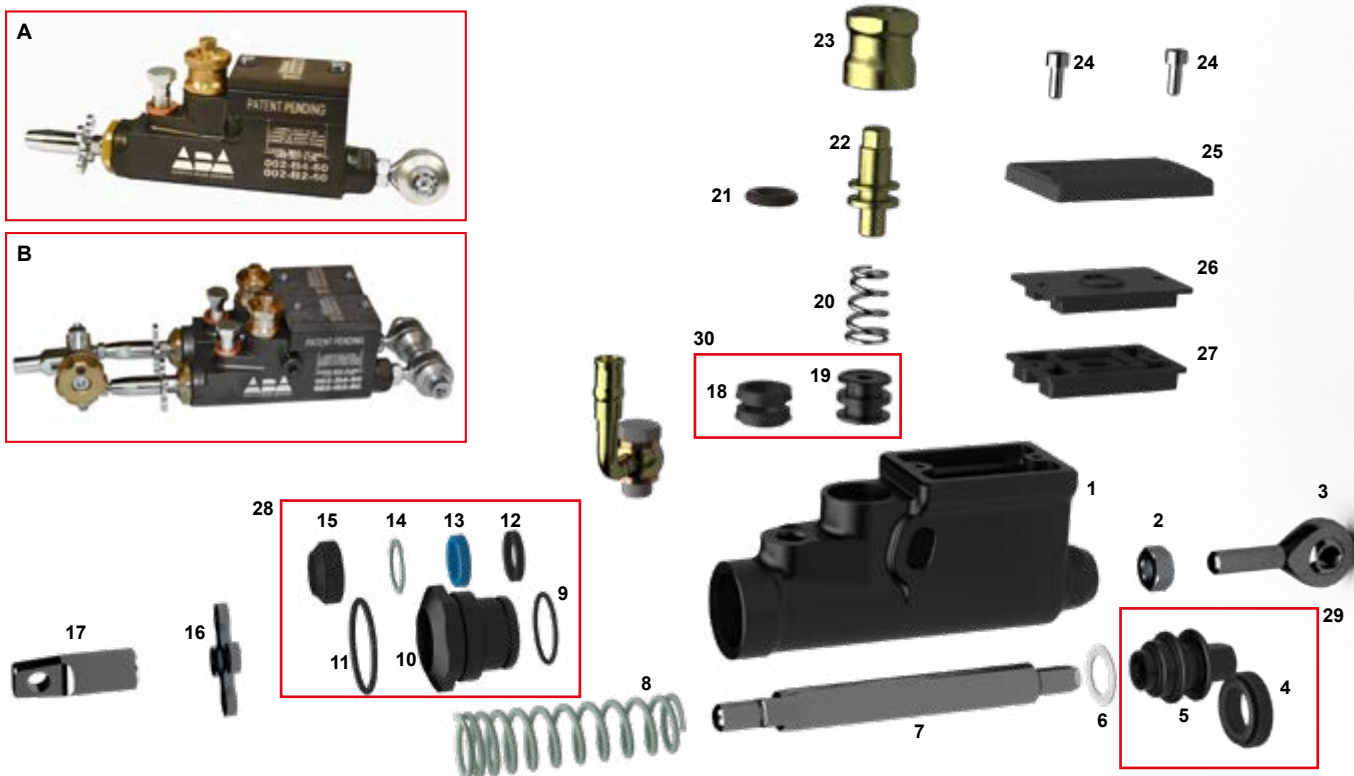

OK POMPA FRENI ABA V13 - ABA MASTER CYLINDER V13

KZ POMPA FRENI ABA V13 - ABA MASTER CYLINDER V13

OKJ POMPA FRENI V09 ORO - V09 MASTER CYLINDER GOLD

DD POMPA FRENI V10 ORO - V10 MASTER CYLINDER GOLD

ES	COD.	DESCRIZIONE	DESCRIPTION
A	FM0.05362	Pompa freni ABA OK completa	ABA master cylinder complete OK
B	FM0.05961	Pompa freni ABA KZ completa	ABA master cylinder complete KZ
1	SDN.05362	Corpo pompa freno ABA	Master cylinder body ABA
2	AFN.0049D	Dado M8	Nut M8
3	AFS.5702D	Uniball sterzo destro senza dado	Uniball right steering without nut
4	AFS.00194	Gommino pompa freno Ø22	Master cylinder rubber Ø22
5	SDN.05784	Pistone pompa freno ABA	Brake pump piston ABA
6	A98.1610000	Rasamento molla pompa ABA	Spring shim ABA master cyl.
7	SL1.05783	Tirante pompa freno ABA	Tie rod Brake master cylinder ABA
8	SZ0.05740	Molla pompa freno ABA sp. 2mm	Spring brake master cylinder ABA 2mm
9	AFN.05871	O-ring inferiore tappo pompa freno ABA	ABA master cyl. lower cap O-ring
10	SL1.05363	Tappo frontale pompa freno ABA	Master cylinder front cap
11	AFN.05994	O-ring superiore tappo pompa freno ABA	ABA master cyl. upper cap O-ring
12	AFN.05878	Quad ring pompa freno ABA	ABA master cylinder quad ring
13	AFS.05892	Paraolio u-cap ABA	ABA oil seal u-cap
14	AFN.05879	Seeger interno tipo JV ø17	Internal Seeger JV ø17
15	AFS.05891	Parapolvere doppio labbro ABA	ABA dust seal double action
16	SZ0.05810	Quadrifoglio spina sicurezza	Four leaf clover safety pin
17	SC0.05805	Adattatore Sicurezza M8-M6	Safety adapter M8-M6
18	AFN.05778	Paraolio compensatore pompa ABA	ABA expansion tank oil seal
19	SDN.05779	Pistoncino compensatore	Expansion tank piston
20	SZ0.05800	Molla compensatore	Compensator spring
21	AFN.05837	O-ring vite registro compensatore ABA	ABA compensator screw O-ring
22	SL1.05780	Vite ottone regolaz. compensatore	Expansion tank adjuster
23	SL1.05781	Tappo compensatore	Compensator cap
24	AFN.02148	Vite M4x10 Cilindrica	M4x10 socket head screw
25	SAN.00212	Coperchio pompa freno UP	UP brake pump cover
26	AFS.00204	Scodellino pompa freni	Diaphragm pump cap
27	AFS.00205	Membrana pompa V09/10	V09/10 master cylinder gasket
28	FM0.05363	Tappo pompa freno	Master cylinder cap
29	FM0.05784	Pistone pompa freno	Master cylinder piston