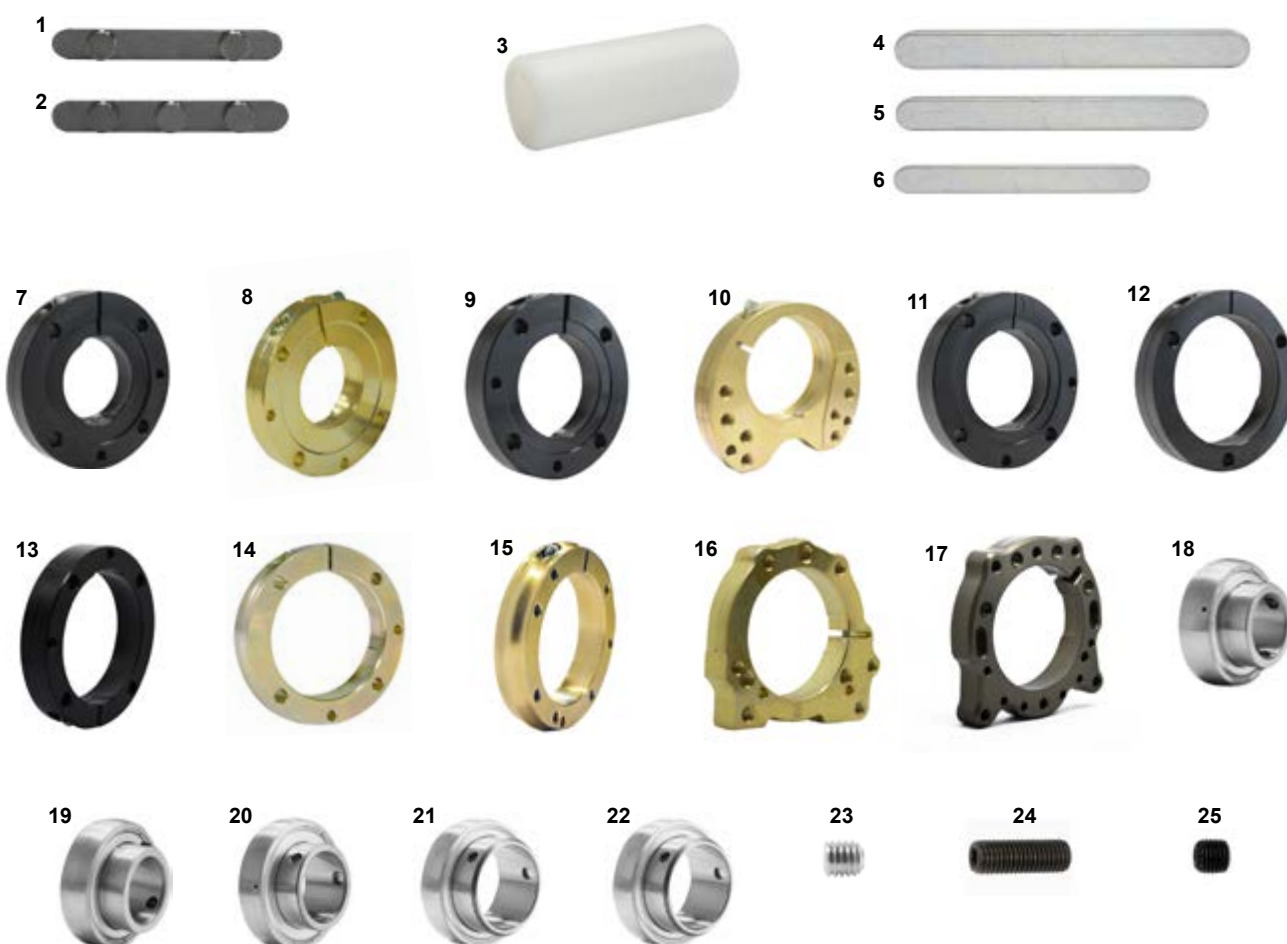

ES	COD.	DESCRIZIONE	ITEMS
1	AFS.00246	Chiavetta assale 2 pioli	Rear axle keyway 2 pins
2	AFS.00247	Chiavetta assale 3 pioli	Rear axle keyway 3 pins
3	FL1.01022	Rinforzo interno assale nylon sp.2	Nylon internal spacer sp.2
	FL1.01024	Rinforzo interno assale nylon sp.2,5	Nylon internal spacer sp.2,5
4	SZ0.00665	Chiavetta 8x7x80mm mini	Keyway 8x7x80mm mini
5	SZ0.00664	Chiavetta 8x7x60mm mini	Keyway 8x7x60mm mini
6	AFS.01019	Chiavetta 8x5x50mm Puffo	Keyway 8x5x50mm Puffo
7	FMN.01683	Flangia assale 25 4F mini NA completa	Axle flange 25 4H mini NA complete
8	FMG.02673	Flangia assale 25 4F mini NA3 oro comp	Axle flange 25 4H mini NA gold comp
9	FMN.01531	Flangia assale 30 4F mini NA completa	Axle flange 30 4H mini NA complete
10	FMG.00512	Flangia assale 30 mini	Axle flange 30 mini
11	FMN.02413	Flangia assale 30 4F NA3 completa	Axle flange 30 4H mini NA3 complete
12	FMN.00449	Flangia assale 40 3F completa	Axle flange 40 3H complete
13	FMN.01426	Flangia assale 50 4F ibrida no filetto	Axle flange 50 4H hybrid no thread
14	FMG.03261	Flangia assale magn. 50-80 M8 ibrido	Magn. axle flange 50-80 M8 hybrid
15	FMG.03418	Flangia assale 50 ibrido R-Line All. oro	Axle flange 50 hybrid R-Line gold all.
16	FMG.03324	Flangia assale 50 oro reg. 8	Axle flange 50 adj. gold system 8
	FMN.03324	Flangia assale 50 nero reg. 8	Axle flange 50 adj. black system 8
17	FMG.04951	Flangia assale 50 ibrido GLM all. oro	Axle flange 50 hybrid GLM gold all.
18	AFN.00396	Cuscinetto assale 25 con grani	Axle bearing 25 grub screw
19	AFN.00655	Cuscinetto assale 30 con grani	Axle bearing 30 grub screw
20	AFN.00448	Cuscinetto assale 40 con grani	Axle bearing 40 grub screw
21	AFN.01356	Cuscinetto assale 50-80 con grani	Axle bearing 50-80 grub screw
22	AFN.00157	Cuscinetto assale 50-90 con grani	Axle bearing 50-90 grub screw
23	AFN.00289	Grano M6x6 std	Grub screw M6x6 std
24	AFN.01373	Grano M6x6 passo fine	Grub screw M6x6 thin pitch
25	AFN.01372	Grano M8x8 cuscinetto assale 40/50	Grub screw M8x8 for axle bearing 40/50