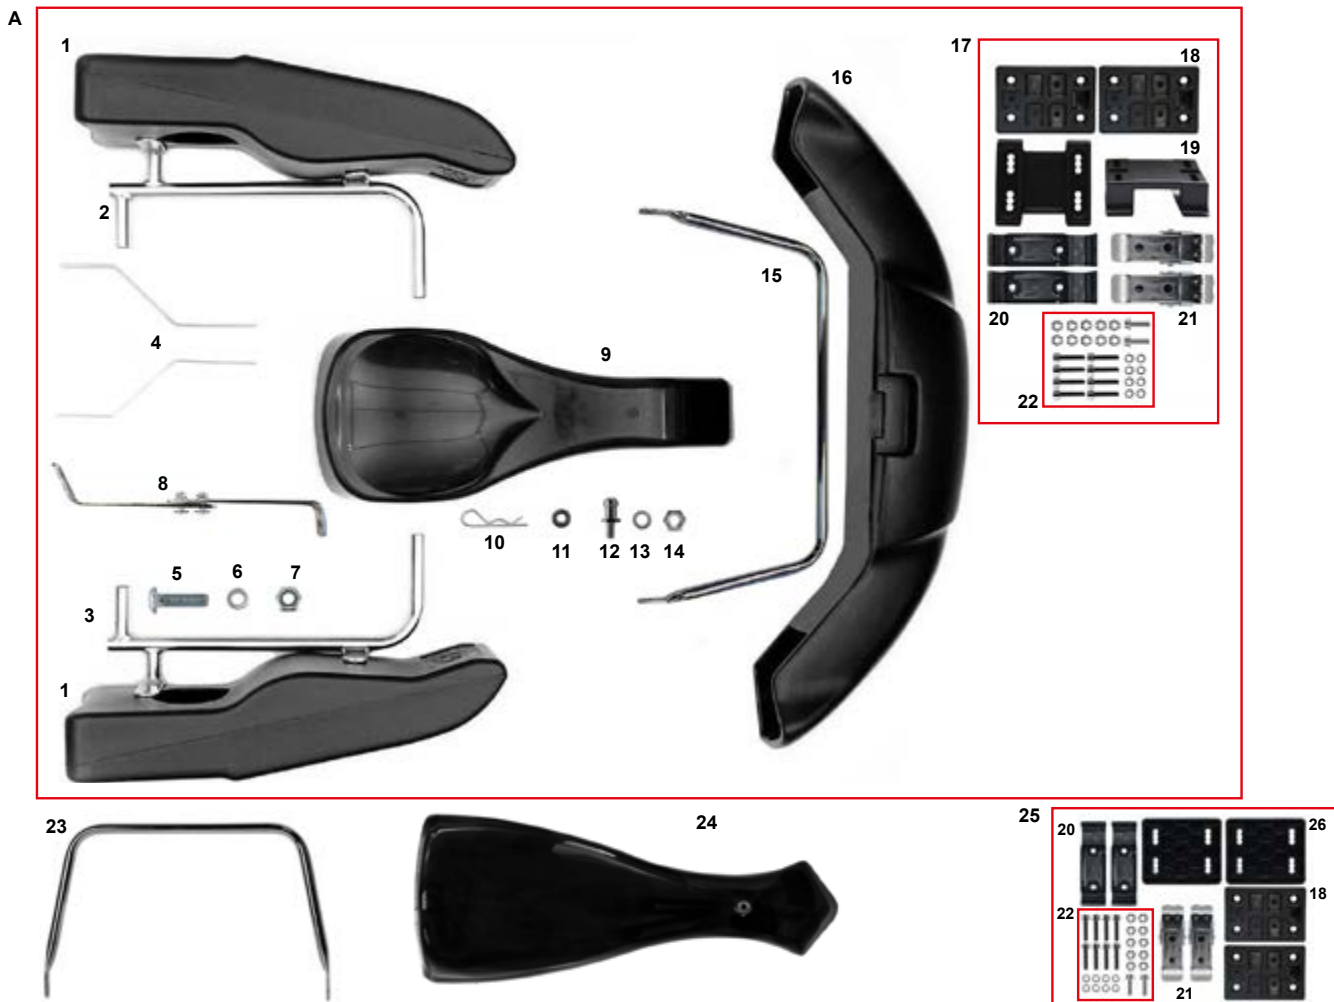

A

B

C

ES	COD.	DESCRIZIONE	ITEMS
A	CRG.05930	Kit carene 507/508 compl. di attacchi nero	507/508 fairing kit complete black
	FK0.05930	Kit carene 507/508 plastica nero	507/508 fairing plastic black
1	AFS.05866	Spoiler nero 507 CIK/FIA nero	507 CIK/FIA front spoiler black
2	AFS.05868	Frontalino nero 508	508 front fairing black
	AFS.05867	Frontalino nero 507	507 front fairing black
3	AFS.05865	Carenatura laterale 507 dx sx nera	507 side fairing right left black
4	SC0.5844S	Paraurti laterale 507 sinistro	Side bumper 507 left
5	SC0.5844D	Paraurti laterale 507 destro	Side bumper 507 right
6	SC0.05895	Paraurti anteriore superiore 507/508	Front bumper top bar 507/508
7	SC0.01355	Paraurti anteriore inferiore NA2/NA3	Front bumper bar bottom NA2/NA3
8	FAN.00355	Spessore 6,5-18x14 frontalino nero	Spacer 6,5-18x14 black
9	AFS.00504	Supporto spoiler plastica	Spoiler plastic support
10	AFS.00503	Gancio rapido spoiler	Fast clamps for spoiler
11	FK0.04457	Supporto frontalino inferiore reg CRG compl.	Front fairing support below adj. compl.
12	SC0.5903S	Supporto frontalino superiore sx	Front fairing support top left
13	SC0.5903D	Supporto frontalino superiore dx	Front fairing support top right
14	PMV.05925	Kit viti montaggio	Screw mounting kit
15	FZ0.01439	Molla paraurti laterale	Side bumper spring
16	AFN.04325	Vite M 8x16 esagonale	M 8x16 hexagonal head screw
17	AFN.00350	Rondella 8,5-16x1,5	Washer 8,5-16x1,5
18	SZ0.00102	Spina elastica supporto frontalino	Front fairing elastic pin
19	SBN.00103	Perno supporto frontalino inferiore nero	Front fairing support pivot black
20	AFN.00105	Rondella 6,5-12x1,5	Washer 6,5-12x1,5
21	AFN.00106	Dado M 6 autoblock basso	Nut M 6 low self-locking
22	SAN.00249	Rondella 6 svasata nera	Washer 6 countersunk black
23	AFN.00261	Vite M 6x20 svasata	M 6x20 countersunk head screw
24	AFS.00258	Gommino pianale	Floor tray rubber
25	AFN.00183	Vite M 6x20 cilindrica	M 6x20 socket head screw
B	FKN.05924	Kit supporti+viti carrozzerie 507/508	Screw&supports for fairings 507/508
C	AFS.03287	Kit fissaggio attacco spoiler CIK-FIA NA3	Spoiler CIK-FIA attachment fixing kit