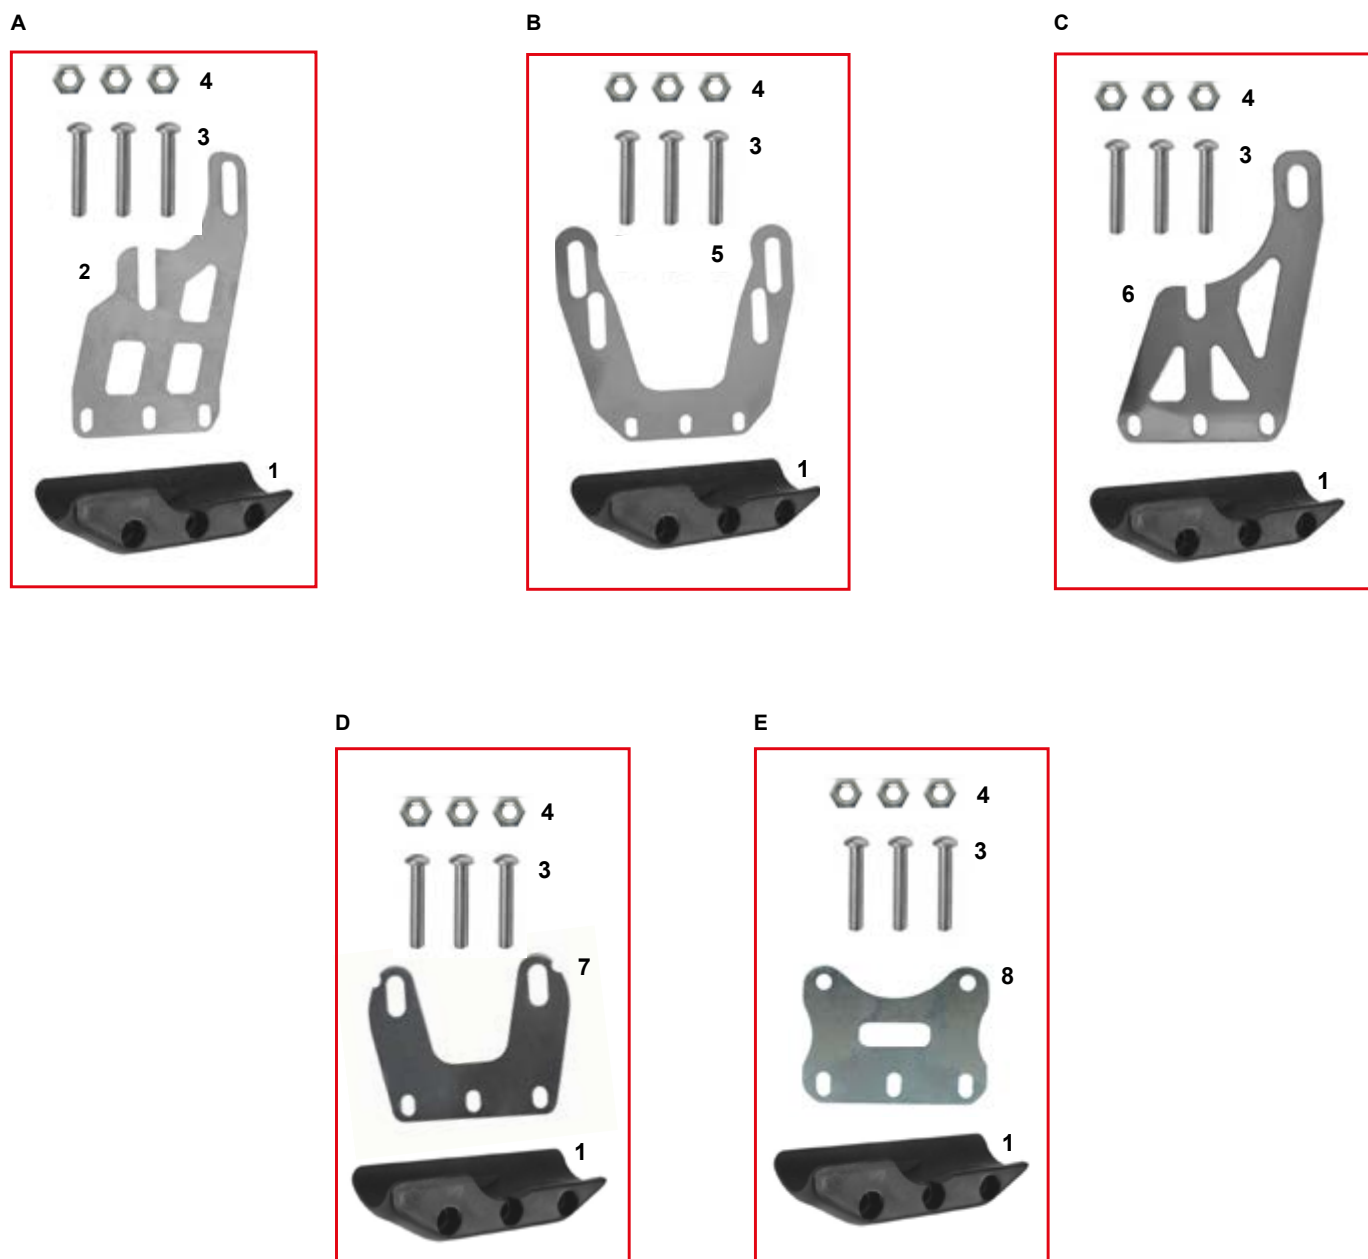

ES	COD.	DESCRIZIONE	ITEMS
A	FK0.01632	Kit ripara disco CRG KZ	Rear brake disc guard kit CRG KZ
B	FK0.02872	Kit ripara disco CRG +5 +10	Rear brake disc guard kit CRG +5 +10
C	FK0.03437	Kit ripara disco CRG OK	Rear brake disc guard kit CRG OK
D	FK0.04518	Kit ripara disco Mini Heros FFSA	Rear brake disc guard kit Mini Heros FFSA
E	FK0.04949	Kit ripara disco CRG GLM	Rear brake disc guard kit CRG KZ GLM
1	AFS.01632	Salva disco plastica CRG	Disc protection CRG
2	SZ0.01629	Supporto salvadisco CRG	Disc protection support CRG
3	AFN.01984	Vite M 6x35 bombata	M 6x35 convex head screw
4	AFN.00106	Dado M6 autoblock basso	Nut M 6 low self-locking
5	SZ0.02872	Supporto salvadisco +5 +10	Disc protection support +5 +10
6	SZ0.03437	Supp. salvadisco CRG piastr. ass	Disc protection support
7	SZ0.04518	Supporto salvadisco Mini Heros FFSA	Disc protection support Mini Heros FFSA
8	SZ0.04949	Supporto salvadisco CRG GLM	CRG disc guard support GLM