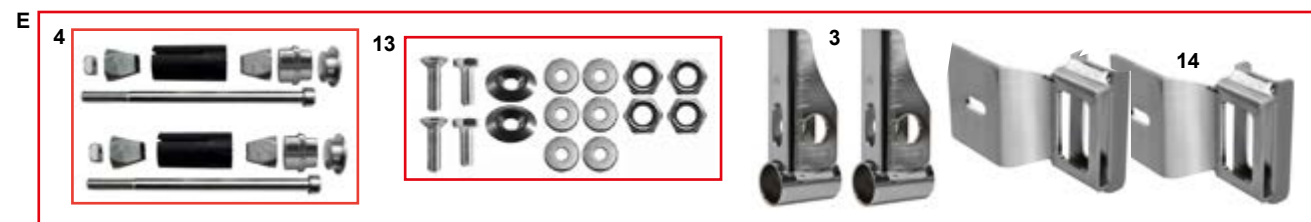

CARENE POSTERIORI KG - REAR BUMPER KG