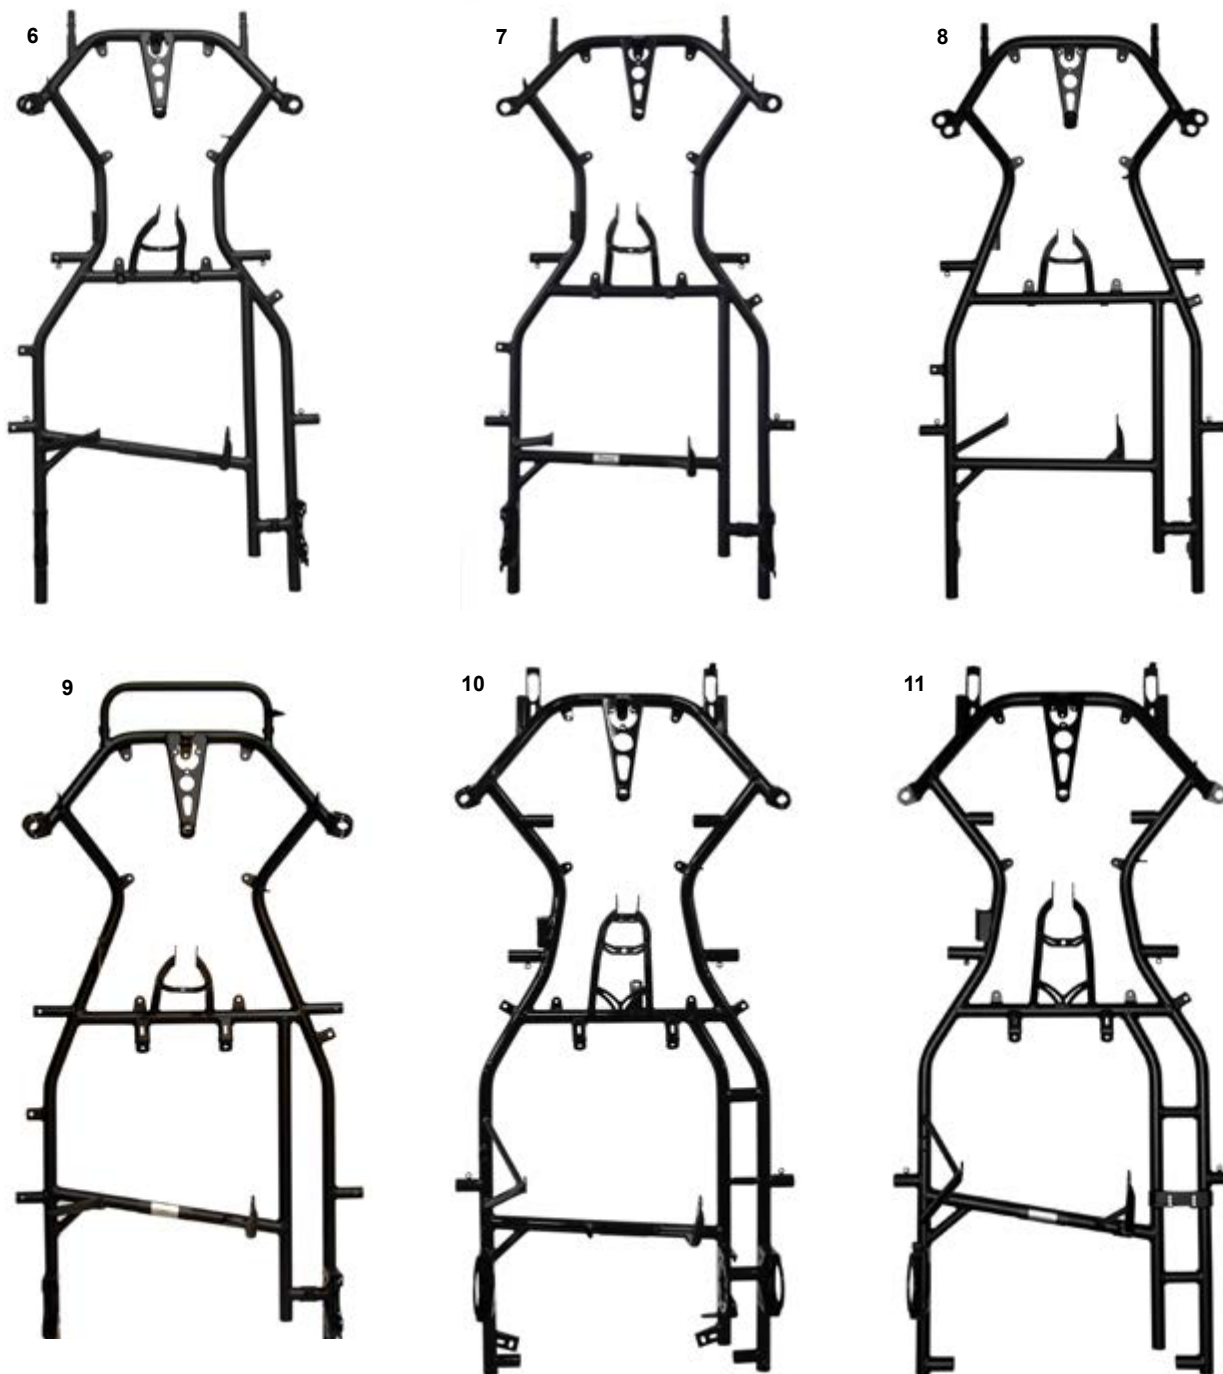

ES COD.	DESCRIZIONE	ITEMS
6	FVO.05557 Scocca mini 950 B M nero opaco Vs.02	B M frame 950 Vs.2.0 matt black
7	FVO.05109 Scocca mini 950 Vs.2.0 Black Mirror nero op.	Black Mirror frame 950 Vs.2.0 matt black
	FVO.05215 Scocca mini 900 Vs.2.0 Black Mirror nero op.	Black Mirror frame 900 Vs.2.0 matt black
8	FVO.05193 Scocca mini 950 Vs.2.0 Hero CRG nero op.	Mini Hero frame 950 Vs.2.0 matt black
9	FVO.04858 Scocca mini 950 Hero nero opaco	Mini 950 Hero matt black
10	FVO.04262 Scocca Road Rebel nero opaco	Road Rebel frame matt black
11	FVO.02277 Scocca DD2 EVO 30/30 nero opaco	DD2 EVO frame 30/30 matt black
	FVO.02693 Scocca DD2 EVO 30/32 nero opaco	DD2 EVO frame 30/32 matt black
	FVO.02854 Scocca DD2 EVO 32/32 nero opaco	DD2 EVO frame 32/32 matt black