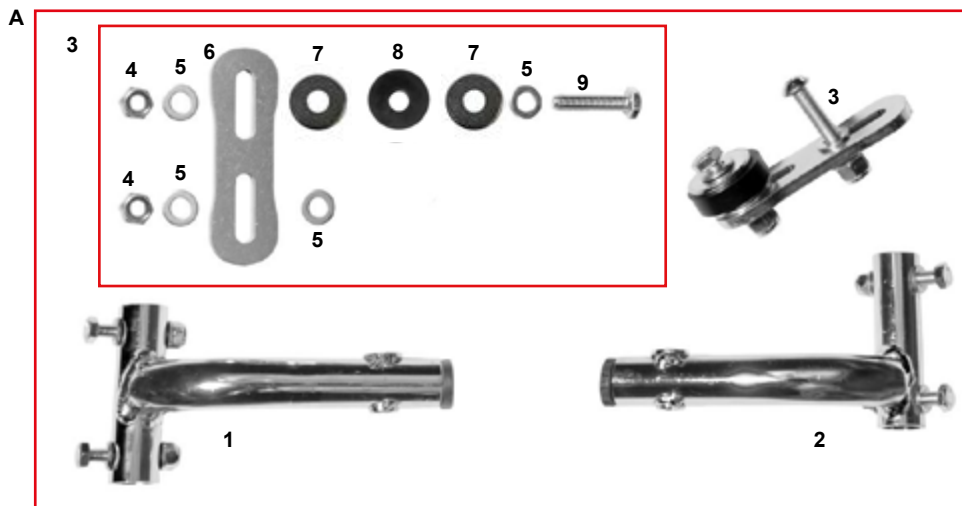

ES	COD.	DESCRIZIONE	ITEMS
A	FM0.01824	Supporto marmitta Rotax new completo	Rotax exhaust support complete
B	FM0.01994	Supporto marmitta Rotax mini completo	Rotax exhaust support/straight old
C	FK0.01823	Attacco supporto marmitta completo	Exhaust support clamp complete
D	FKN.05121	Kit supporti marmitta DD2 Ø30	Tag exhaust support kit DD2 Ø30
	FKN.05122	Kit supporti marmitta DD2 Ø32	Tag exhaust support kit DD2 Ø32
	FKN.05617	Kit supporti marmitta DD2 Ø30/32	Tag exhaust support kit DD2 Ø30/32
1	FM0.1824S	Supporto marmitta sx tag l. freno comp.	Tag exhaust support lf brake side comp.
2	FM0.1824D	Supporto marmitta dx tag l. motore comp.	Tag exhaust support rh engine comp.
3	FK0.01994	Kit piastrina marmitta Rotax dx-sx	Exhaust support Rotax mini kit
4	AFN.00128	Dado M8 autoblock alto	Nut M8 high self-locking
5	AFN.00350	Rondella 8,5-16x1,5	Washer 8,5-16x1,5
6	SZ0.01535	Piastrina supporto marmitta Rotax	Exhaust support Rotax
7	AFN.00125	Rondella 10,5-30x2,5	Washer 10,5-30x2,5
8	AFS.00088	Gommino culla marmitta	Exhaust cradle rubber
9	AFN.00910	Vite M 8x40 esagonale	M 8x40 hexagonal head screw
10	TSV.06X014	Vite M 6x14 svasata	M 6x14 countersunk head screw
11	FC0.01823	Attacco supporto marmitta Rotax crom.	Exhaust support Rotax rh
12	AFN.00264	Dado M 6 autoblock alto	Nut M 6 high self-locking