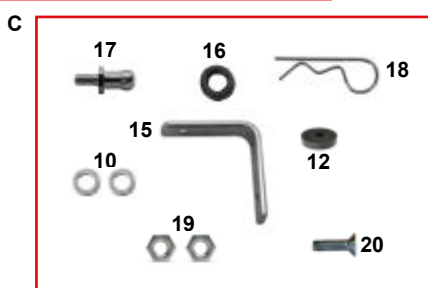

ES	COD.	DESCRIZIONE	ITEMS
1	AFS.00988	Convogliatore plastica	Brake duct
2	AFN.00955	Fascetta acciaio 50-70 filtro	Air filter clip 50-70
3	AFS.03875	Filtro aria nitro 30 KZ 8/SA/24 argento	Air filter nitro 30 KZ 8/SA/24 silver
4	SC0.01962	Supporto filtro iame	lame air filter support
5	AML.01933	Supporto filtro aria	Air filter support
6	AFN.00295	Vite M 6x25 svasata	M 6x25 countersunk head screw
A	FK0.01936	Kit supporto filtro DD	Filter support kit DD
B	FK0.01933	Kit supporto filtro KZ	Filter support kit KZ
7	SC0.05503	Piastrina supporto filtro DD	DD filter support
8	AFS.01935	Spugna adesiva supporto filtro	Sticker sponge for filter
9	SAN.00249	Rondella 6 svasata nera	Washer M 6 countersunk black
10	AFN.00105	Rondella 6,5-12x1,5	Washer 6,5-12x1,5
11	AFN.00264	Dado M 6 autoblock alto	Nut M 6 high self-locking
12	AFS.00258	Gommino pianale	Floor tray rubber
13	AFN.00248	Cinghiolo pompa acqua	Water pump driving belt
14	SC0.01934	Piastrina supporto filtro KZ	KZ filter support
C	FK0.02317	Piastrina supporto filtro DD2 comp	Filter support DD2 assy
15	SZ0.02317	Piastrina supporto filtro DD2	Filter support DD2
16	AFS.04522	Gommino supporto frontalino KG	KG front fairing rubber
17	SBN.00103	Perno supporto frontalino inferiore	Front fairing support pivot
18	SZ0.00102	Spina elastica supporto frontalino	Front fairing elastic pin
19	AFN.00106	Dado M6 autoblock basso	Nut M 6 low self-locking
20	AFN.00261	Vite M 6x20 svasata	M 6x20 countersunk head screw
21	AFS.04872	Filtro aria power Ø30 KZ argento	Air filter power Ø30 KZ silver
	AFS.04871	Filtro aria power Ø23 KZ argento	Air filter power Ø23 KZ silver