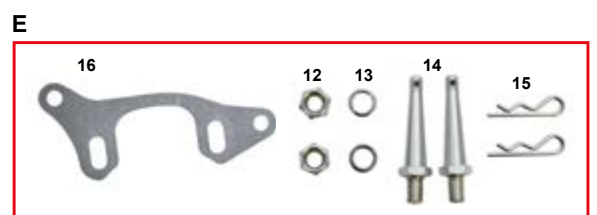

KIT PARACATENA - CHAIN PROTECTION KIT

ES	COD.	DESCRIZIONE	ITEMS
1	AFS.04390	Paracatena DD integrale	Complete chain guard DD
A	FK0.04338	Kit attacchi paracatena integr. mini	Chain guard support kit complete
B	FK0.04337	Kit attacchi paracatena integr. ibrido light	Chain guard support kit light hybrid
C	FK0.05001	Kit attacchi paracatena DD GLM	Chain guard support kit DD GLM
2	AFN.00264	Dado M 6 autoblock alto	Nut M 6 high self-locking
3	AFN.00499	Vite M 6x30 svasata	M 6x30 countersunk head screw
4	AFN.01447	Rondella 6,5-24X2	Washer 6,5-24x2
5	SL1.04336	Rondella 6 svasata larga	Washer M 6 countersunk large
6	SL1.04326	Dado supporto paracatena integr.	Chain guard support nut
7	FZ0.04338	Supporto paracatena integr. mini	Chain guard support mini
8	FZ0.04337	Supporto paracatena integr. ibrido light	Chain guard support light hybrid
9	FZ0.05001	Supporto paracatena DD GLM	Chain guard support DD GLM
10	AFS.04577	Paracatena KZ sgancio rapido	KZ chain guard rapid release
D	FK0.04933	Kit attacchi paracatena KZ sgancio rapido	Chain guard clamps kit KZ fast release
E	FK0.05003	Kit attacchi paracatena KZ GLM sgancio rapido	Chain guard clamps kit KZ GLM fast release
11	SZ0.04811	Piastrina attacco paracatena KZ RR	Chain guard connection plate KZ
12	AFN.00160	Dado M8 autoblock basso	Nut M8 low self-locking
13	AFN.00350	Rondella 8,5-16x1,5	Washer 8,5-16x1,5
14	SL1.04823	Perno paracatena KZ RR neutro	Chain guard pivot KZ RR neutral
15	SZ0.00102	Spina elastica supporto frontalino	Front fairing elastic pin
16	FZ0.05003	Supporto paracatena KZ GLM sgancio rapido	Chain guard support KZ GLM fast release
OPZ.	SZ0.05066	Piastrina attacco paracatena KZ RR 90mm	Chain guard connection plate KZ 90mm
	SZ0.05065	Piastrina attacco paracatena KZ RR 75mm	Chain guard connection plate KZ 75mm