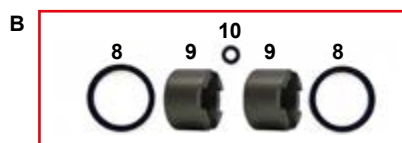

ES COD.	DESCRIZIONE	ITEMS
A FM0.03259	Pinza freno mini D24 completa nera	Front brake caliper D24 mini complete
AFS.02997	Pastiglia freno ant. V09711 rossa	Front brake pad V09/11 red
B CRG.03259	Kit revisione pinza mini	Revision kit mini brake caliper
1 AFS.00187	Spina sicurezza anteriore V09/V10	Safety pin V09/V10
2 AFN.02153	Vite M 8x35 cilindrica	M 8x35 socket head screw
3 AFS.00181	Spina blocca pastiglia pinza anteriore V06	Brake pad block pin V06
4 SBN.00369	Tappo M10 UP/V04/V05	Caliper Cap M10 UP/V04/V05
5 AFN.00186	Rondella 10,5-14x2 rame	Copper washer 10,5-14x2
6 SAN.03258	Semi pinza ant. BK-10 24 nera dx-sx	Half brake caliper BK-10 24 rh-lh
7 SZ0.00184	Spurgo M10 UP/V04/V05	Bleeder M10 UP/V04/V05
8 AFS.03166	Gommino pinza anteriore V10 24	Piston seal V10 24 front
9 SD1.03260	Pistoncino pinza V10 24	Brake piston V10 24 front
10 AFN.03814	Or pinza V09/V10	O-ring caliper V09/V10
11 SAN.03259	Semi pinza ant. V10 orecchiette dx/sx	Half brake caliper V10 24 rear rh/lf
12 SZ0.00185	Raccordo M10 UP/V04/V05	Fitting M10 UP/V04/V05
13 AFS.00306	Pastiglia freno anteriore V04/V06	Front brake pad V04/V06 std