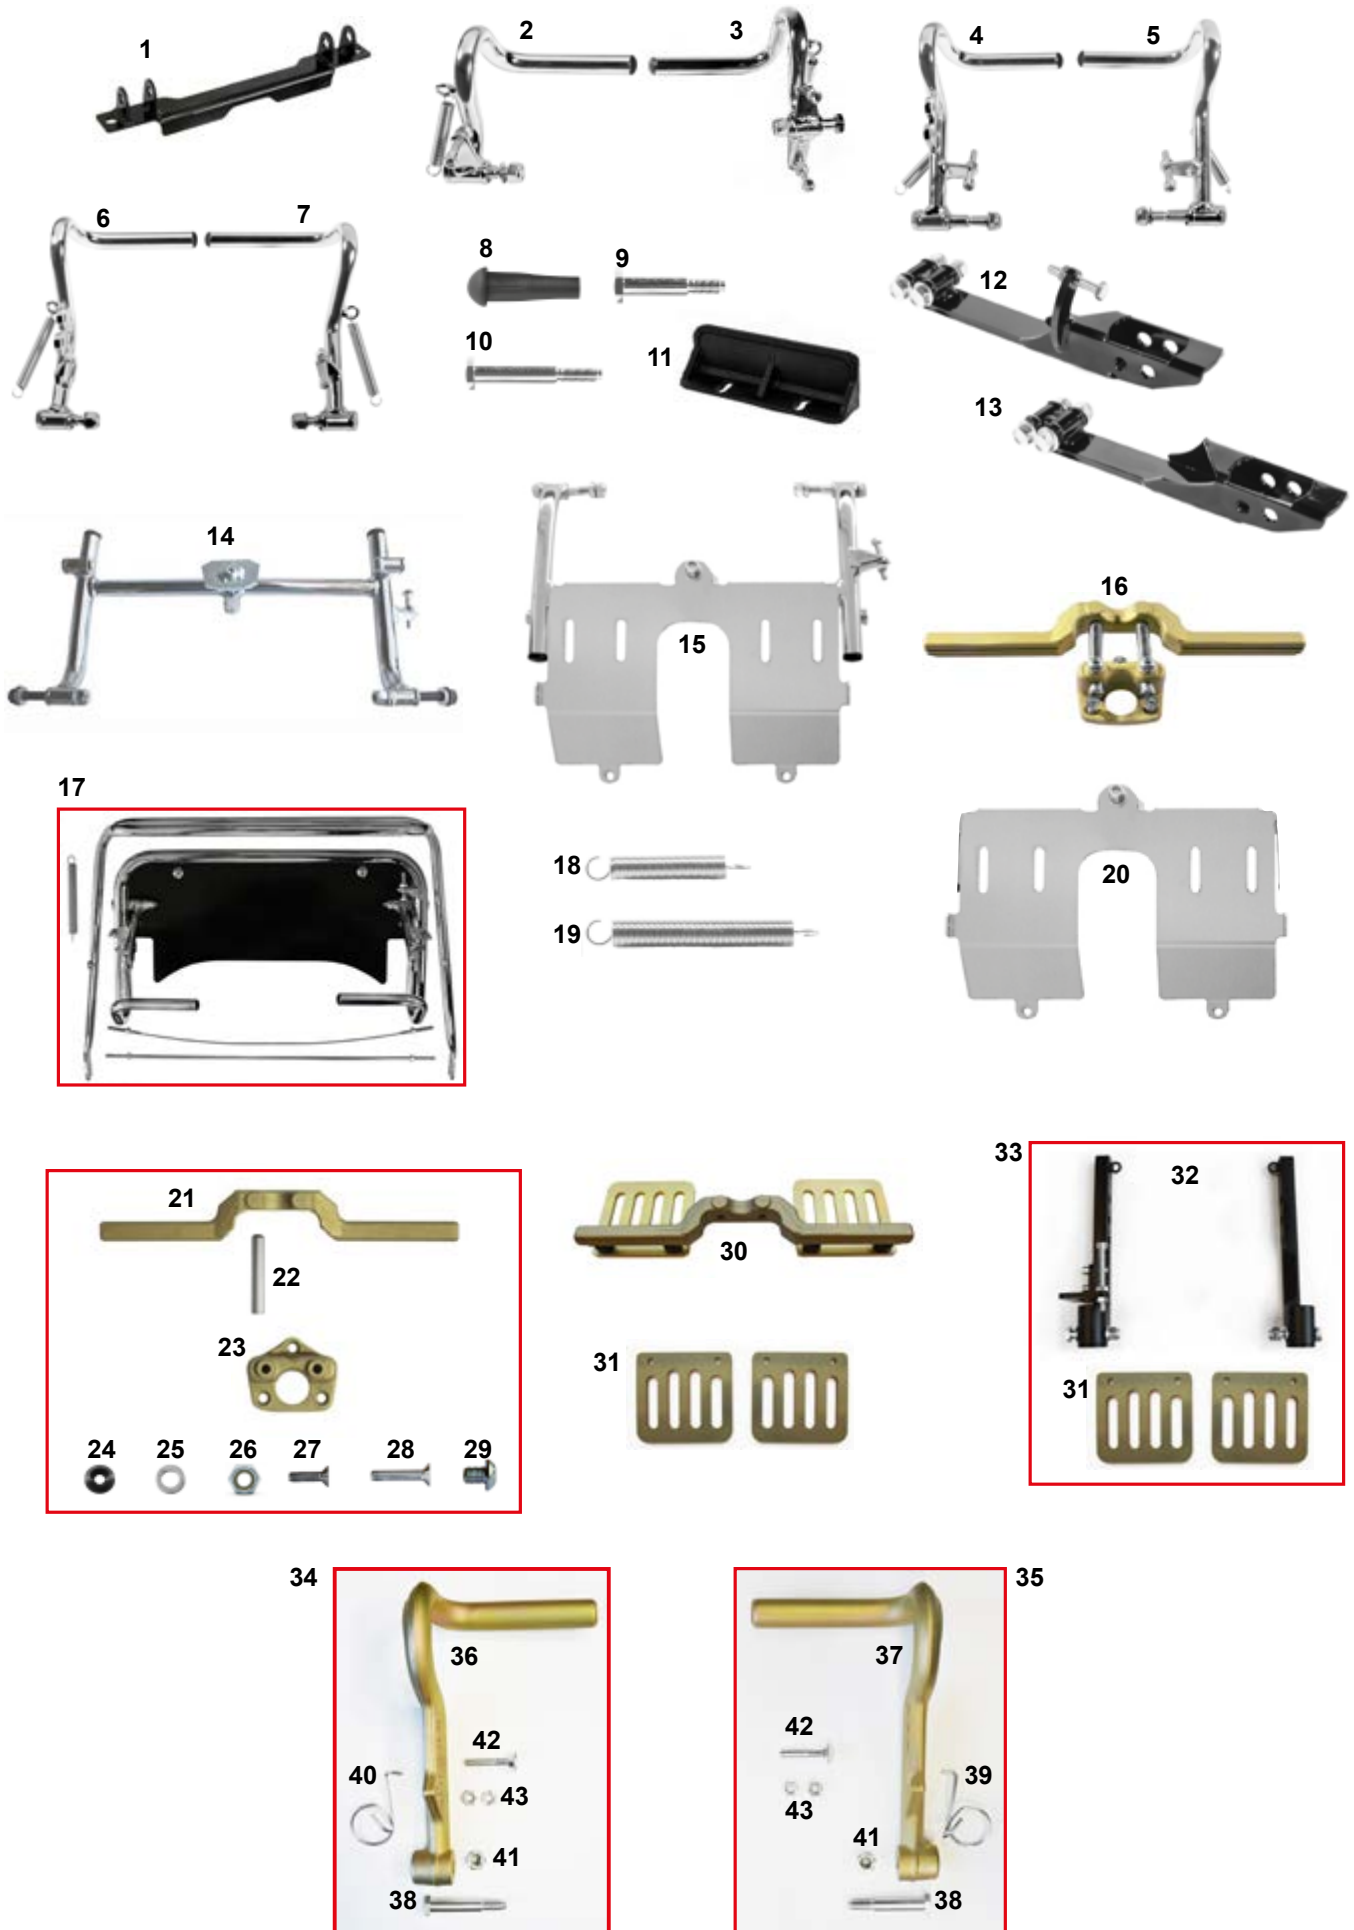

PEDALI - PEDALS

ES	COD.	DESCRIZIONE	ITEMS
1	FVO.01783	Pedaliera Puffo nero opaco	Foot pedal support Puffo matt black
2	FK0.00270	Pedale Puffo freno completo	Foot brake pedal Puffo complete
3	FK0.00268	Pedale Puffo gas completo	Foot gas pedal Puffo complete
4	FK0.01550	Pedale mini freno completo	Foot brake pedal mini complete
5	FK0.01549	Pedale mini gas completo	Foot gas pedal mini complete
6	FK0.03473	Pedale completo CRG freno	Brake pedal std compl.
7	FK0.03472	Pedale completo CRG gas	Foot gas pedal std compl.
8	AFS.00082	Tappino pedale gas/freno	Pedal cap gas/brake
9	SBN.00080	Perno pedale corto	Pedal bolt short
10	SBN.00271	Perno pedale lungo	Pedal bolt long
11	AFS.00245	Poggiapiedi plastica	Plastic feet support
12	FMO.1429D	Pedaliera arretrata nera opaca dx compl.	Pedal ext. kit right complete
13	FMO.1429S	Pedaliera arretrata nera opaca sx compl.	Pedal ext. kit left complete
14	FM0.01587	Pedaliera arretrata mini/baby completa	Pedal ext. kit mini/baby complete
15	FK0.01587	Pedaliera mini xs con poggiapiedi	Pedal ext. kit with feet support
16	FMG.02738	Poggiapiedi regolabile oro completo	Adjustable feet support gold complete
17	FK0.01652	Kit estensione telaio NA2	Exten.kit x chassis with pedals NA2
18	FZ0.00272	Molla pedale corta	Short pedal spring
19	FZ0.00085	Molla pedale lunga	Long pedal spring
20	AML.03024	Poggiapiedi arretrato pedale mini Honda	Mini Honda adjustable feet support
21	SAG.02738	Poggiapiedi regolabile all. oro	Adjustable feet support gold
22	SBN.02739	Perno guida poggiapiedi	Feet support slider
23	SAG.02737	Supporto poggiapiedi regolabile all. oro	Feet support mount gold
24	SAN.00249	Rondella 6 svasata nera	Washer 6 countersunk black
25	AFN.00105	Rondella 6,5 - 12x1,5	Washer 6,5 - 12x1,5
26	AFN.00264	Dado M 6 autoblock alto	Nut M 6 high self - locking
27	AFN.00261	Vite M 6x20 svasata	M 6x20 countersunk head screw
28	AFN.00499	Vite M 6x30 svasata	M 6x30 countersunk head screw
29	AFN.02761	Vite M 8x10 bombata	M 8x10 convex head screw
OPZ. 30	FMG.04806	Poggiapiedi reg. con piastra ausiliaria oro	Adjustable feet support complete gold
31	SAG.04731	Piastra poggiapiedi ausiliaria all. oro	Auxiliary plate alu. gold
32	FMO.5336D	Pedaliera arretrata Black Mirror compl dx	Black Mirror back control pedal comp. rh
32	FMO.5336S	Pedaliera arretrata Black Mirror compl sx	Black Mirror back control pedal comp. lh
33	FMO.05336	Pedaliera arretrata Black Mirror + piastre	Pedal ext. kit Black Mirror + support
34	FMG.05176	Pedale completo freno oro	Brake pedal complete gold
35	FMG.05175	Pedale completo gas oro	Foot gas pedal complete gold
36	SAG.05176	Pedale freno oro	Brake pedal oro
37	SAG.05175	Pedale gas oro	Gas pedal gold
38	SZ0.05838	Perno pedale forgiato	Pedal bolt forged
39	SZ0.5184D	Molla pedale dx gas	Rh gas pedal spring
40	SZ0.5184S	Molla pedale sx freno	Lh brake pedal spring
41	AFN.00128	Dado M8 autoblock alto	Nut M8 high self-locking
42	AFN.05960	Vite M6x35 testa tonda	M6x35 round head screw
43	AFN.00093	Dado M6	Nut M6
	SC0.05880	Gancio filo gas pedale	Pedal gas wire clip