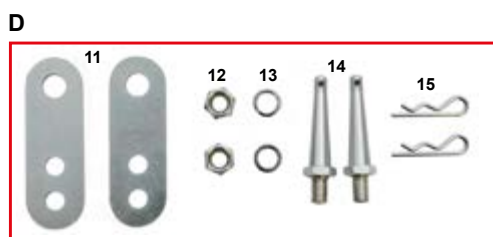

KIT PARACATENA - CHAIN PROTECTION KIT

ES	COD.	DESCRIZIONE	ITEMS
1	AFS.04390	Paracatena DD integrale	Complete chain guard DD
A	FK0.04338	Kit attacchi paracatena integr. mini	Chain guard support kit complete
B	FK0.04337	Kit attacchi paracatena integr. ibrido light	Chain guard support kit light hybrid
C	FK0.05001	Kit attacchi paracatena DD GLM	Chain guard support kit DD GLM
2	AFN.00264	Dado M 6 autoblock alto	Nut M 6 high self-locking
3	AFN.00499	Vite M 6x30 svasata	M 6x30 countersunk head screw
4	AFN.01447	Rondella 6,5-24X2	Washer 6,5-24x2
5	SL1.04336	Rondella 6 svasata larga	Washer M 6 countersunk large
6	SL1.04326	Dado supporto paracatena integr.	Chain guard support nut
7	FZ0.04338	Supporto paracatena integr. mini	Chain guard support mini
8	FZ0.04337	Supporto paracatena integr. ibrido light	Chain guard support light hybrid
9	FZ0.05001	Supporto paracatena DD GLM	Chain guard support DD GLM
10	AFS.04577	Paracatena KZ sgancio rapido	KZ chain guard rapid release
D	FK0.04933	Kit attacchi paracatena KZ sgancio rapido	Chain guard clamps kit KZ fast release
E	FK0.05003	Kit attacchi paracatena KZ GLM sgancio rapido	Chain guard clamps kit KZ GLM fast release
11	SZ0.04811	Piastrina attacco paracatena KZ RR	Chain guard connection plate KZ
12	AFN.00160	Dado M8 autoblock basso	Nut M8 low self-locking
13	AFN.00350	Rondella 8,5-16x1,5	Washer 8,5-16x1,5
14	SL1.04823	Perno paracatena KZ RR neutro	Chain guard pivot KZ RR neutral
15	SZ0.00102	Spina elastica supporto frontalino	Front fairing elastic pin
16	FZ0.05003	Supporto paracatena KZ GLM sgancio rapido	Chain guard support KZ GLM fast release
OPZ.	SZ0.05066	Piastrina attacco paracatena KZ RR 90mm	Chain guard connection plate KZ 90mm
	SZ0.05065	Piastrina attacco paracatena KZ RR 75mm	Chain guard connection plate KZ 75mm