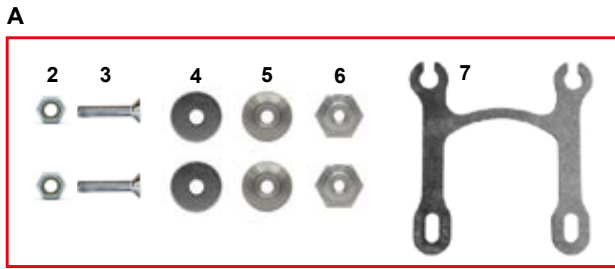

KIT PARACATENA - CHAIN PROTECTION KIT

ES	COD.	DESCRIZIONE	ITEMS
1	AFS.04390	Paracatena DD integrale	Complete chain guard DD
A	FK0.04338	Kit attacchi paracatena integr. mini	Chain guard support kit complete
B	FK0.04337	Kit attacchi paracatena integr. ibrido light	Chain guard support kit light hybrid
C	FK0.05001	Kit attacchi paracatena DD GLM	Chain guard support kit DD GLM
2	AFN.00264	Dado M 6 autoblock alto	Nut M 6 high self-locking
3	AFN.00499	Vite M 6x30 svasata	M 6x30 countersunk head screw
4	AFN.01447	Rondella 6,5-24X2	Washer 6,5-24x2
5	SL1.04336	Rondella 6 svasata larga	Washer M 6 countersunk large
6	SL1.04326	Dado supporto paracatena integr.	Chain guard support nut
7	FZ0.04338	Supporto paracatena integr. mini	Chain guard support mini
8	FZ0.04337	Supporto paracatena integr. ibrido light	Chain guard support light hybrid
9	FZ0.05001	Supporto paracatena DD GLM	Chain guard support DD GLM
10	AFS.04577	Paracatena KZ sgancio rapido	KZ chain guard rapid release
D	FK0.04933	Kit attacchi paracatena KZ sgancio rapido	Chain guard clamps kit KZ fast release
E	FK0.05003	Kit attacchi paracatena KZ GLM sgancio rapido	Chain guard clamps kit KZ GLM fast release
11	SZ0.04811	Piastrina attacco paracatena KZ RR	Chain guard connection plate KZ
12	AFN.00160	Dado M8 autoblock basso	Nut M8 low self-locking
13	AFN.00350	Rondella 8,5-16x1,5	Washer 8,5-16x1,5
14	SL1.04823	Perno paracatena KZ RR neutro	Chain guard pivot KZ RR neutral
15	SZ0.00102	Spina elastica supporto frontalino	Front fairing elastic pin
16	FZ0.05003	Supporto paracatena KZ GLM sgancio rapido	Chain guard support KZ GLM fast release
OPZ.	SZ0.05066	Piastrina attacco paracatena KZ RR 90mm	Chain guard connection plate KZ 90mm
	SZ0.05065	Piastrina attacco paracatena KZ RR 75mm	Chain guard connection plate KZ 75mm