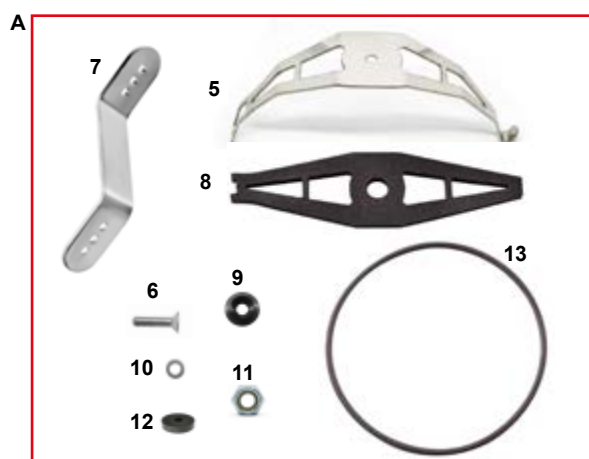

ES	COD.	DESCRIZIONE	ITEMS
1	AFS.00988	Convogliatore plastica	Brake duct
2	AFN.00955	Fascetta acciaio 50-70 filtro	Air filter clip 50-70
3	AFS.03875	Filtro aria nitro 30 KZ 8/SA/24 argento	Air filter nitro 30 KZ 8/SA/24 silver
4	SC0.01962	Supporto filtro iame	lame air filter support
5	AML.01933	Supporto filtro aria	Air filter support
6	AFN.00295	Vite M 6x25 svasata	M 6x25 countersunk head screw
A	FK0.01936	Kit supporto filtro DD	Filter support kit DD
B	FK0.01933	Kit supporto filtro KZ	Filter support kit KZ
7	SC0.05503	Piastrina supporto filtro DD	DD filter support
8	AFS.01935	Spugna adesiva supporto filtro	Sticker sponge for filter
9	SAN.00249	Rondella 6 svasata nera	Washer M 6 countersunk black
10	AFN.00105	Rondella 6,5-12x1,5	Washer 6,5-12x1,5
11	AFN.00264	Dado M 6 autoblock alto	Nut M 6 high self-locking
12	AFS.00258	Gommino pianale	Floor tray rubber
13	AFN.00248	Cinghiolo pompa acqua	Water pump driving belt
14	SC0.01934	Piastrina supporto filtro KZ	KZ filter support
C	FK0.02317	Piastrina supporto filtro DD2 comp	Filter support DD2 assy
15	SZ0.02317	Piastrina supporto filtro DD2	Filter support DD2
16	AFS.04522	Gommino supporto frontalino KG	KG front fairing rubber
17	SBN.00103	Perno supporto frontalino inferiore	Front fairing support pivot
18	SZ0.00102	Spina elastica supporto frontalino	Front fairing elastic pin
19	AFN.00106	Dado M6 autoblock basso	Nut M 6 low self-locking
20	AFN.00261	Vite M 6x20 svasata	M 6x20 countersunk head screw
21	AFS.04872	Filtro aria power Ø30 KZ argento	Air filter power Ø30 KZ silver
	AFS.04871	Filtro aria power Ø23 KZ argento	Air filter power Ø23 KZ silver