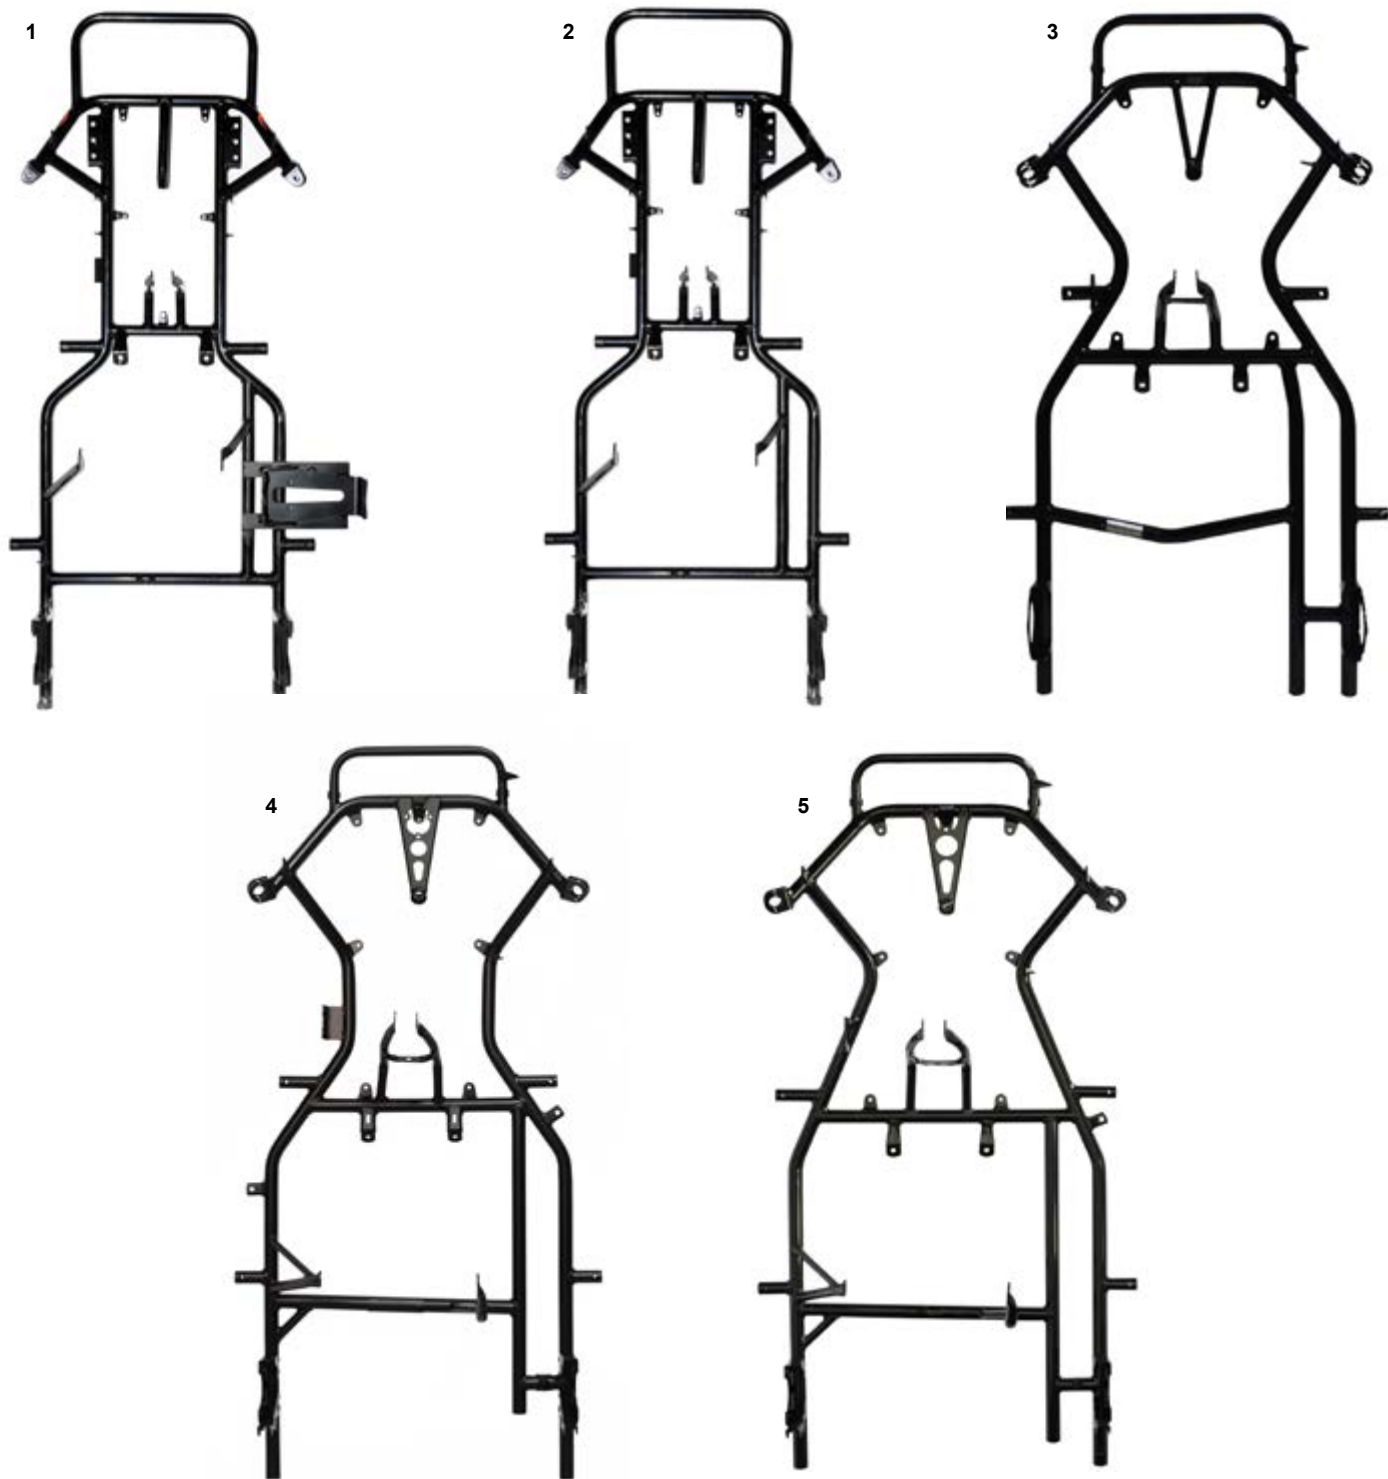

ES	COD.	DESCRIZIONE	ITEMS
1	FVO.00084	Scocca Puffo Honda nero opaco	Puffo frame Honda matt black
2	FVO.00048	Scocca Puffo Comer nero opaco	Puffo frame Comer matt black
3	FVO.01157	Scocca baby USA nero opaco	Baby USA frame matt black
4	FVO.04492	Scocca mini Heros 950 FFSA nero opaco	Mini frame Heros 950 FFSA matt black
5	FVO.00480	Scocca mini Hero Passo 101 nero opaco	Mini frame Hero 101 matt black