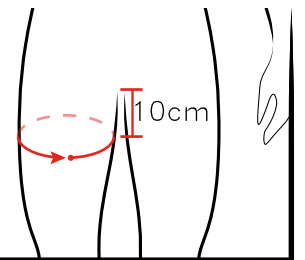

Cm:

C. PELVIS CIRCUMFERENCE

Run tape measure around basin in the largest point, arms at your sides. Put the tape measure 18-20 cm under waist point.

Cm:

D. THIGH CIRCUMFERENCE

Run tape measure around the thigh horizontally, try to measure the largest part of the thigh. You should be around 10 cm from the crotch.