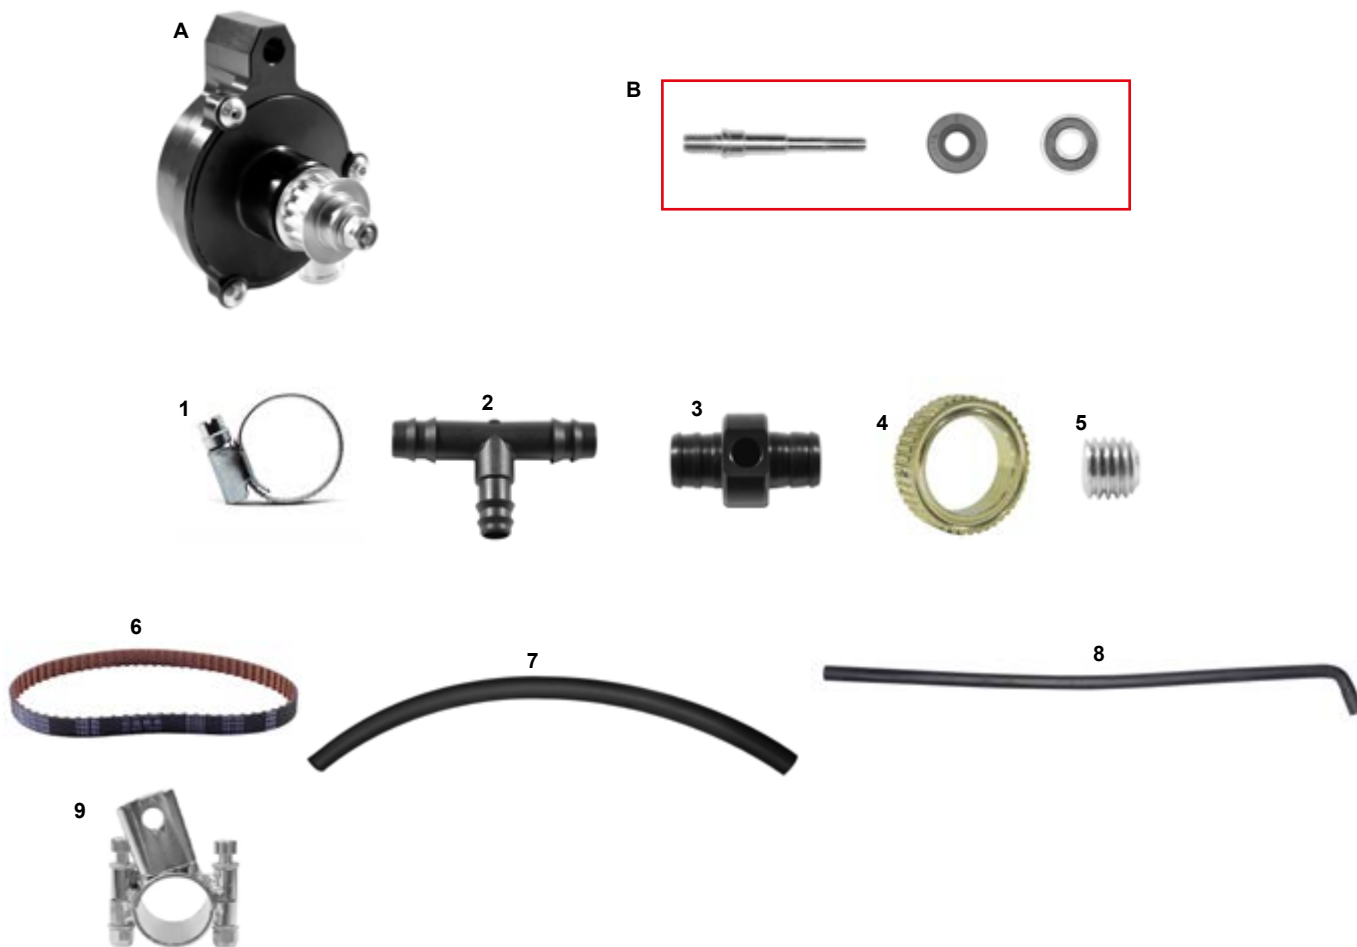

ES	COD.	DESCRIZIONE	ITEMS
A	FM0.00762	Pompa acqua completa	Water pump complete
B	CRG.01614	Kit revisione pompa acqua	Water pump revision kit
1	AFN.00776	Fascetta acciaio 16-25 radiatore	Water clip 16-25
2	AFS.00723	Raccordo T valvola termostatica	Thermic valve T fitting
3	FAN.01130	Raccordo sonda acqua	Water temp. sensor T. piece
4	FAG.01662	Puleggia 50 pompa acqua std oro	Water pump pulley std 50 gold
5	AFN.00289	Grano M 6x6 cuscinetto	Grub screw M 6x6 axle bearing
6	AFS.01672	Cinghia dentata 140 barra diritta	Water driving belt 140 straight bar
6	AFS.02769	Cinghia dentata 150 barra diritta	Water driving belt 150 straight bar
6	AFS.01640	Cinghia dentata 160 barra inclinata	Water driving belt 160 curved bar
7	AMS.00784	Tubo valvola termostato	Thermic valve pipe
8	AFS.00761	Tubo acqua curvo	Curved water pipe
9	FM0.03158	Supporto pompa acqua registrabile	Water pump register support assy
	AFS.00768	Ventola pompa acqua	Water pump fan
	SL1.00767	Puleggia pompa acqua piccola	Water pump pulley small