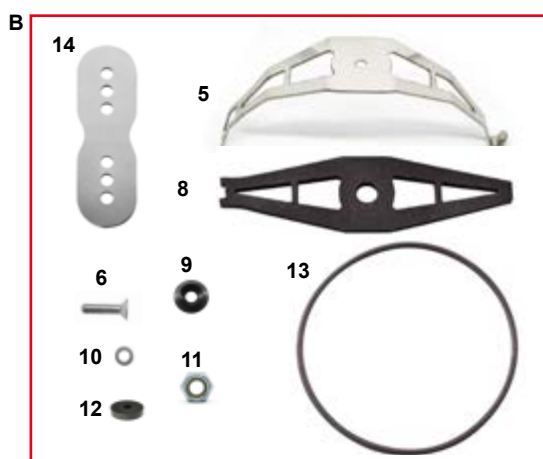

ES	COD.	DESCRIZIONE	ITEMS
1	AFS.00988	Convogliatore plastica	Brake duct
2	AFN.00955	Fascetta acciaio 50-70 filtro	Air filter clip 50-70
3	AFS.03875	Filtro aria nitro 30 KZ 8/SA/24 argento	Air filter nitro 30 KZ 8/SA/24 silver
4	SC0.01962	Supporto filtro iame	lame air filter support
5	AML.01933	Supporto filtro aria	Air filter support
6	AFN.00295	Vite M 6x25 svasata	M 6x25 countersunk head screw
A	FK0.01936	Kit supporto filtro DD	Filter support kit DD
B	FK0.01933	Kit supporto filtro KZ	Filter support kit KZ
7	SC0.05503	Piastrina supporto filtro DD	DD filter support
8	AFS.01935	Spugna adesiva supporto filtro	Sticker sponge for filter
9	SAN.00249	Rondella 6 svasata nera	Washer M 6 countersunk black
10	AFN.00105	Rondella 6,5-12x1,5	Washer 6,5-12x1,5
11	AFN.00264	Dado M 6 autoblock alto	Nut M 6 high self-locking
12	AFS.00258	Gommino pianale	Floor tray rubber
13	AFN.00248	Cinghiolo pompa acqua	Water pump driving belt
14	SC0.01934	Piastrina supporto filtro KZ	KZ filter support
C	FK0.02317	Piastrina supporto filtro DD2 comp	Filter support DD2 assy
15	SZ0.02317	Piastrina supporto filtro DD2	Filter support DD2
16	AFS.04522	Gommino supporto frontalino KG	KG front fairing rubber
17	SBN.00103	Perno supporto frontalino inferiore	Front fairing support pivot
18	SZ0.00102	Spina elastica supporto frontalino	Front fairing elastic pin
19	AFN.00106	Dado M6 autoblock basso	Nut M 6 low self-locking
20	AFN.00261	Vite M 6x20 svasata	M 6x20 countersunk head screw
21	AFS.04872	Filtro aria power Ø30 KZ argento	Air filter power Ø30 KZ silver
	AFS.04871	Filtro aria power Ø23 KZ argento	Air filter power Ø23 KZ silver