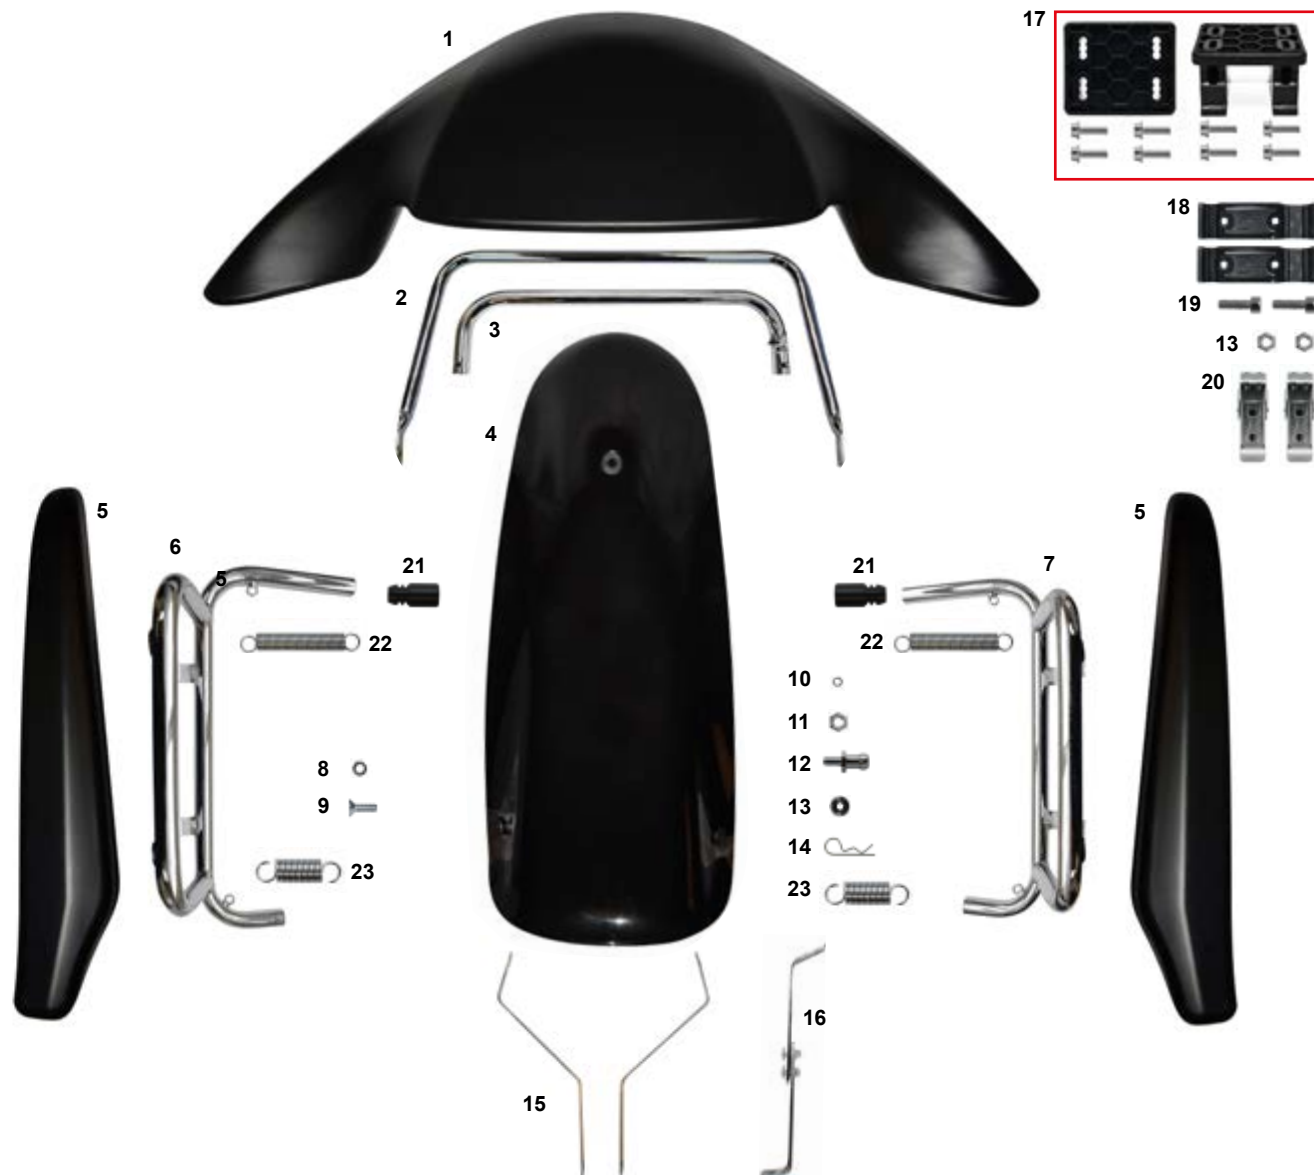

ES	COD.	DESCRIZIONE	ITEMS
1	AFS.05287	Spoiler mini KG MK20 nero	Mini front spoiler KG MK20 black
2	SC0.05242	Paraurti anteriore mini superiore	Mini upper front fender
3	SC0.05103	Paraurti anteriore inferiore mini	Mini lower front fender
4	AFS.05288	Frontalino mini KG MK 20 nero	Mini front fairing KG MK 20 black
5	AFS.05266	Carena laterale mini KG MK 20 dx/sx nero	Mini KG side fairing MK 20 left/right
6	SC0.5269S	Paraurti laterale mini KG MK20 sx	Side fender mini KG MK20 left
7	SC0.5269D	Paraurti laterale mini KG MK20 dx	Side fender mini KG MK20 right
8	AFN.00108	Rondella 8,5-18x2	Washer 8,5-18x2
9	AFN.00145	Vite M 8X25 svasata	M 8x25 countersunk head screw
10	AFN.00105	Rondella 6,5-12x1,5	Washer 6,5-12x1,5
11	AFN.00106	Dado M6 autoblock basso	Nut M6 low self-locking
12	SBN.00103	Perno supporto frontalino inferiore	Front fairing support pin
13	SAN.00249	Rondella 6 svasata nera	Washer 6 countersunk
14	SZ0.00102	Spina elastica supporto frontalino	Front fairing elastic pin
15	SC0.5341S	Supporto frontalino superiore mini MK20 sx	Front fairing support upper mini MK20 left
	SC0.5341D	Supporto frontalino superiore mini MK20 dx	Front fairing support upper mini MK20 right
16	FK0.04457	Supporto front inf. reg. CRG compl.	Front fairing support bottom CRG reg.
17	AFS.03287	Kit fissaggio attacco spoiler CIK-FIA NA3	NA3 Spoiler CIK-FIA kit assy
18	AFS.00504	Supporto spoiler plastica	Spoiler plastic support
19	AFN.00183	Vite M 6x20 cilindrica	M 6x20 socket head screw
20	AFS.00503	Gancio rapido spoiler	Fast clamps for spoiler
21	SL1.05216	Tappino D20x40 paraurti mini	D20x40 mini bumper cap
22	FZ0.01439	Molla paraurti laterale	Side bumper spring
23	FZ0.05265	Molla paraurti laterale mini	Side bumper spring mini