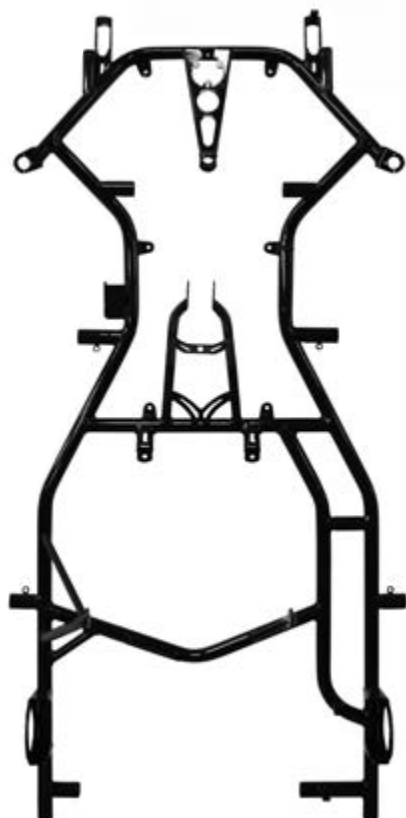

FS4	VERSIONE VERSION	FRENO BRAKE	CATEGORIA CATEGORY	CODICE FRAME
	4 STROKE	V09/V10	SENZA MOTORE	CRG.20058
			CON MOTORE	CRG.20059

Il telaio FS4 quattro tempi, progettato per la categoria Briggs&Stratton, adotta una scocca con tubi di acciaio cromo molibdeno con Ø28 e il passo da 1030 mm. Sui telai di questa serie è possibile regolare sia l'altezza da terra dell'assale posteriore che quella dei fuselli anteriori; inoltre sull'anteriore è possibile registrare camber e caster molto facilmente grazie all'esclusivo sistema Sniper. Su tutta la gamma Racing viene montato il sistema frenante Ven09-Ven10, con disco autoventilato. Il telaio viene fornito completo di carenature New Age 03 e da quella posteriore KG, oltre al kit adesivi.

The FS4 four stroke kart, designed for the Briggs&Stratton category has a frame with Ø28 chrome moli tubes and a wheel base of 1030 mm. On this chassis it is possible to adjust the rear axle and the stub axle settings. On the front side it is easy to set up the caster and camber with the exclusive sniper caster system. The chassis is supplied with the Ven09-Ven10 brake system, with an auto ventilated brake disc, New age 03 bodywork and KG rear bumper, and stickers kit.