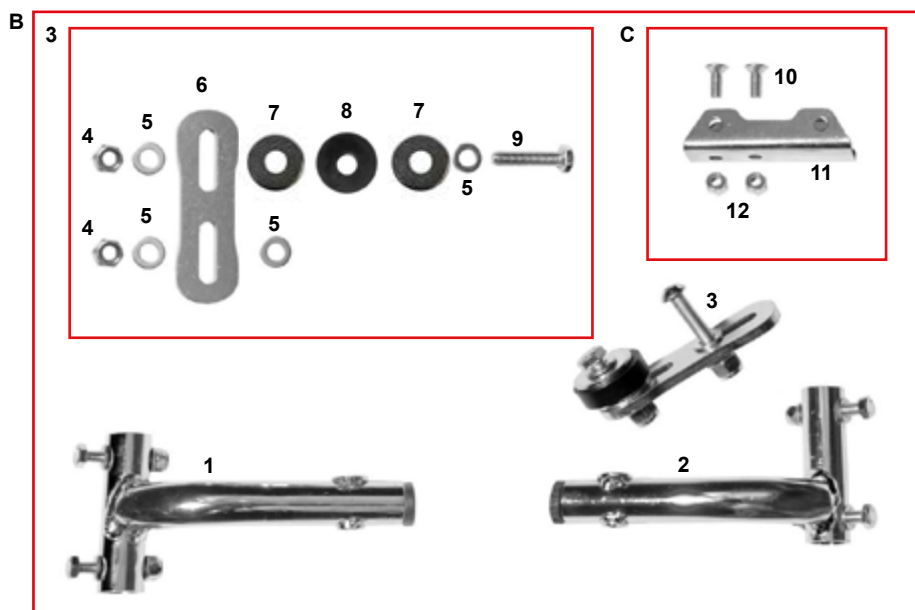

ES	COD.	DESCRIZIONE	ITEMS
A	FM0.01824	Supporto marmitta Rotax new completo	Rotax exhaust support complete
B	FM0.01994	Supporto marmitta Rotax mini completo	Rotax exhaust support/straight old
C	FK0.01823	Attacco supporto marmitta completo	Exhaust support clamp complete
D	FKN.05121	Kit supporti marmitta DD2 Ø30	Tag exhaust support kit DD2 Ø30
	FKN.05122	Kit supporti marmitta DD2 Ø32	Tag exhaust support kit DD2 Ø32
	FKN.05617	Kit supporti marmitta DD2 Ø30/32	Tag exhaust support kit DD2 Ø30/32
1	FM0.1824S	Supporto marmitta sx tag l. freno comp.	Tag exhaust support lf brake side comp.
2	FM0.1824D	Supporto marmitta dx tag l. motore comp.	Tag exhaust support rh engine comp.
3	FK0.01994	Kit piastrina marmitta Rotax dx-sx	Exhaust support Rotax mini kit
4	AFN.00128	Dado M8 autoblock alto	Nut M8 high self-locking
5	AFN.00350	Rondella 8,5-16x1,5	Washer 8,5-16x1,5
6	SZ0.01535	Piastrina supporto marmitta Rotax	Exhaust support Rotax
7	AFN.00125	Rondella 10,5-30x2,5	Washer 10,5-30x2,5
8	AFS.00088	Gommino culla marmitta	Exhaust cradle rubber
9	AFN.00910	Vite M 8x40 esagonale	M 8x40 hexagonal head screw
10	TSV.06X014	Vite M 6x14 svasata	M 6x14 countersunk head screw
11	FC0.01823	Attacco supporto marmitta Rotax crom.	Exhaust support Rotax rh
12	AFN.00264	Dado M 6 autoblock alto	Nut M 6 high self-locking