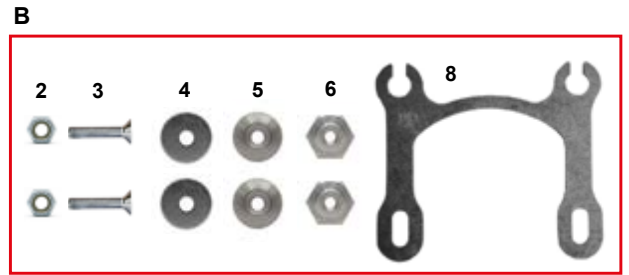

KIT PARACATENA - CHAIN PROTECTION KIT

ES	COD.	DESCRIZIONE	ITEMS
1	AFS.04390	Paracatena DD integrale	Complete chain guard DD
A	FK0.04338	Kit attacchi paracatena integr. mini	Chain guard support kit complete
B	FK0.04337	Kit attacchi paracatena integr. ibrido light	Chain guard support kit light hybrid
C	FK0.05001	Kit attacchi paracatena DD GLM	Chain guard support kit DD GLM
2	AFN.00264	Dado M 6 autoblock alto	Nut M 6 high self-locking
3	AFN.00499	Vite M 6x30 svasata	M 6x30 countersunk head screw
4	AFN.01447	Rondella 6,5-24X2	Washer 6,5-24x2
5	SL1.04336	Rondella 6 svasata larga	Washer M 6 countersunk large
6	SL1.04326	Dado supporto paracatena integr.	Chain guard support nut
7	FZ0.04338	Supporto paracatena integr. mini	Chain guard support mini
8	FZ0.04337	Supporto paracatena integr. ibrido light	Chain guard support light hybrid
9	FZ0.05001	Supporto paracatena DD GLM	Chain guard support DD GLM
10	AFS.04577	Paracatena KZ sgancio rapido	KZ chain guard rapid release
D	FK0.04933	Kit attacchi paracatena KZ sgancio rapido	Chain guard clamps kit KZ fast release
E	FK0.05003	Kit attacchi paracatena KZ GLM sgancio rapido	Chain guard clamps kit KZ GLM fast release
11	SZ0.04811	Piastrina attacco paracatena KZ RR	Chain guard connection plate KZ
12	AFN.00160	Dado M8 autoblock basso	Nut M8 low self-locking
13	AFN.00350	Rondella 8,5-16x1,5	Washer 8,5-16x1,5
14	SL1.04823	Perno paracatena KZ RR neutro	Chain guard pivot KZ RR neutral
15	SZ0.00102	Spina elastica supporto frontalino	Front fairing elastic pin
16	FZ0.05003	Supporto paracatena KZ GLM sgancio rapido	Chain guard support KZ GLM fast release
OPZ.	SZ0.05066	Piastrina attacco paracatena KZ RR 90mm	Chain guard connection plate KZ 90mm
	SZ0.05065	Piastrina attacco paracatena KZ RR 75mm	Chain guard connection plate KZ 75mm